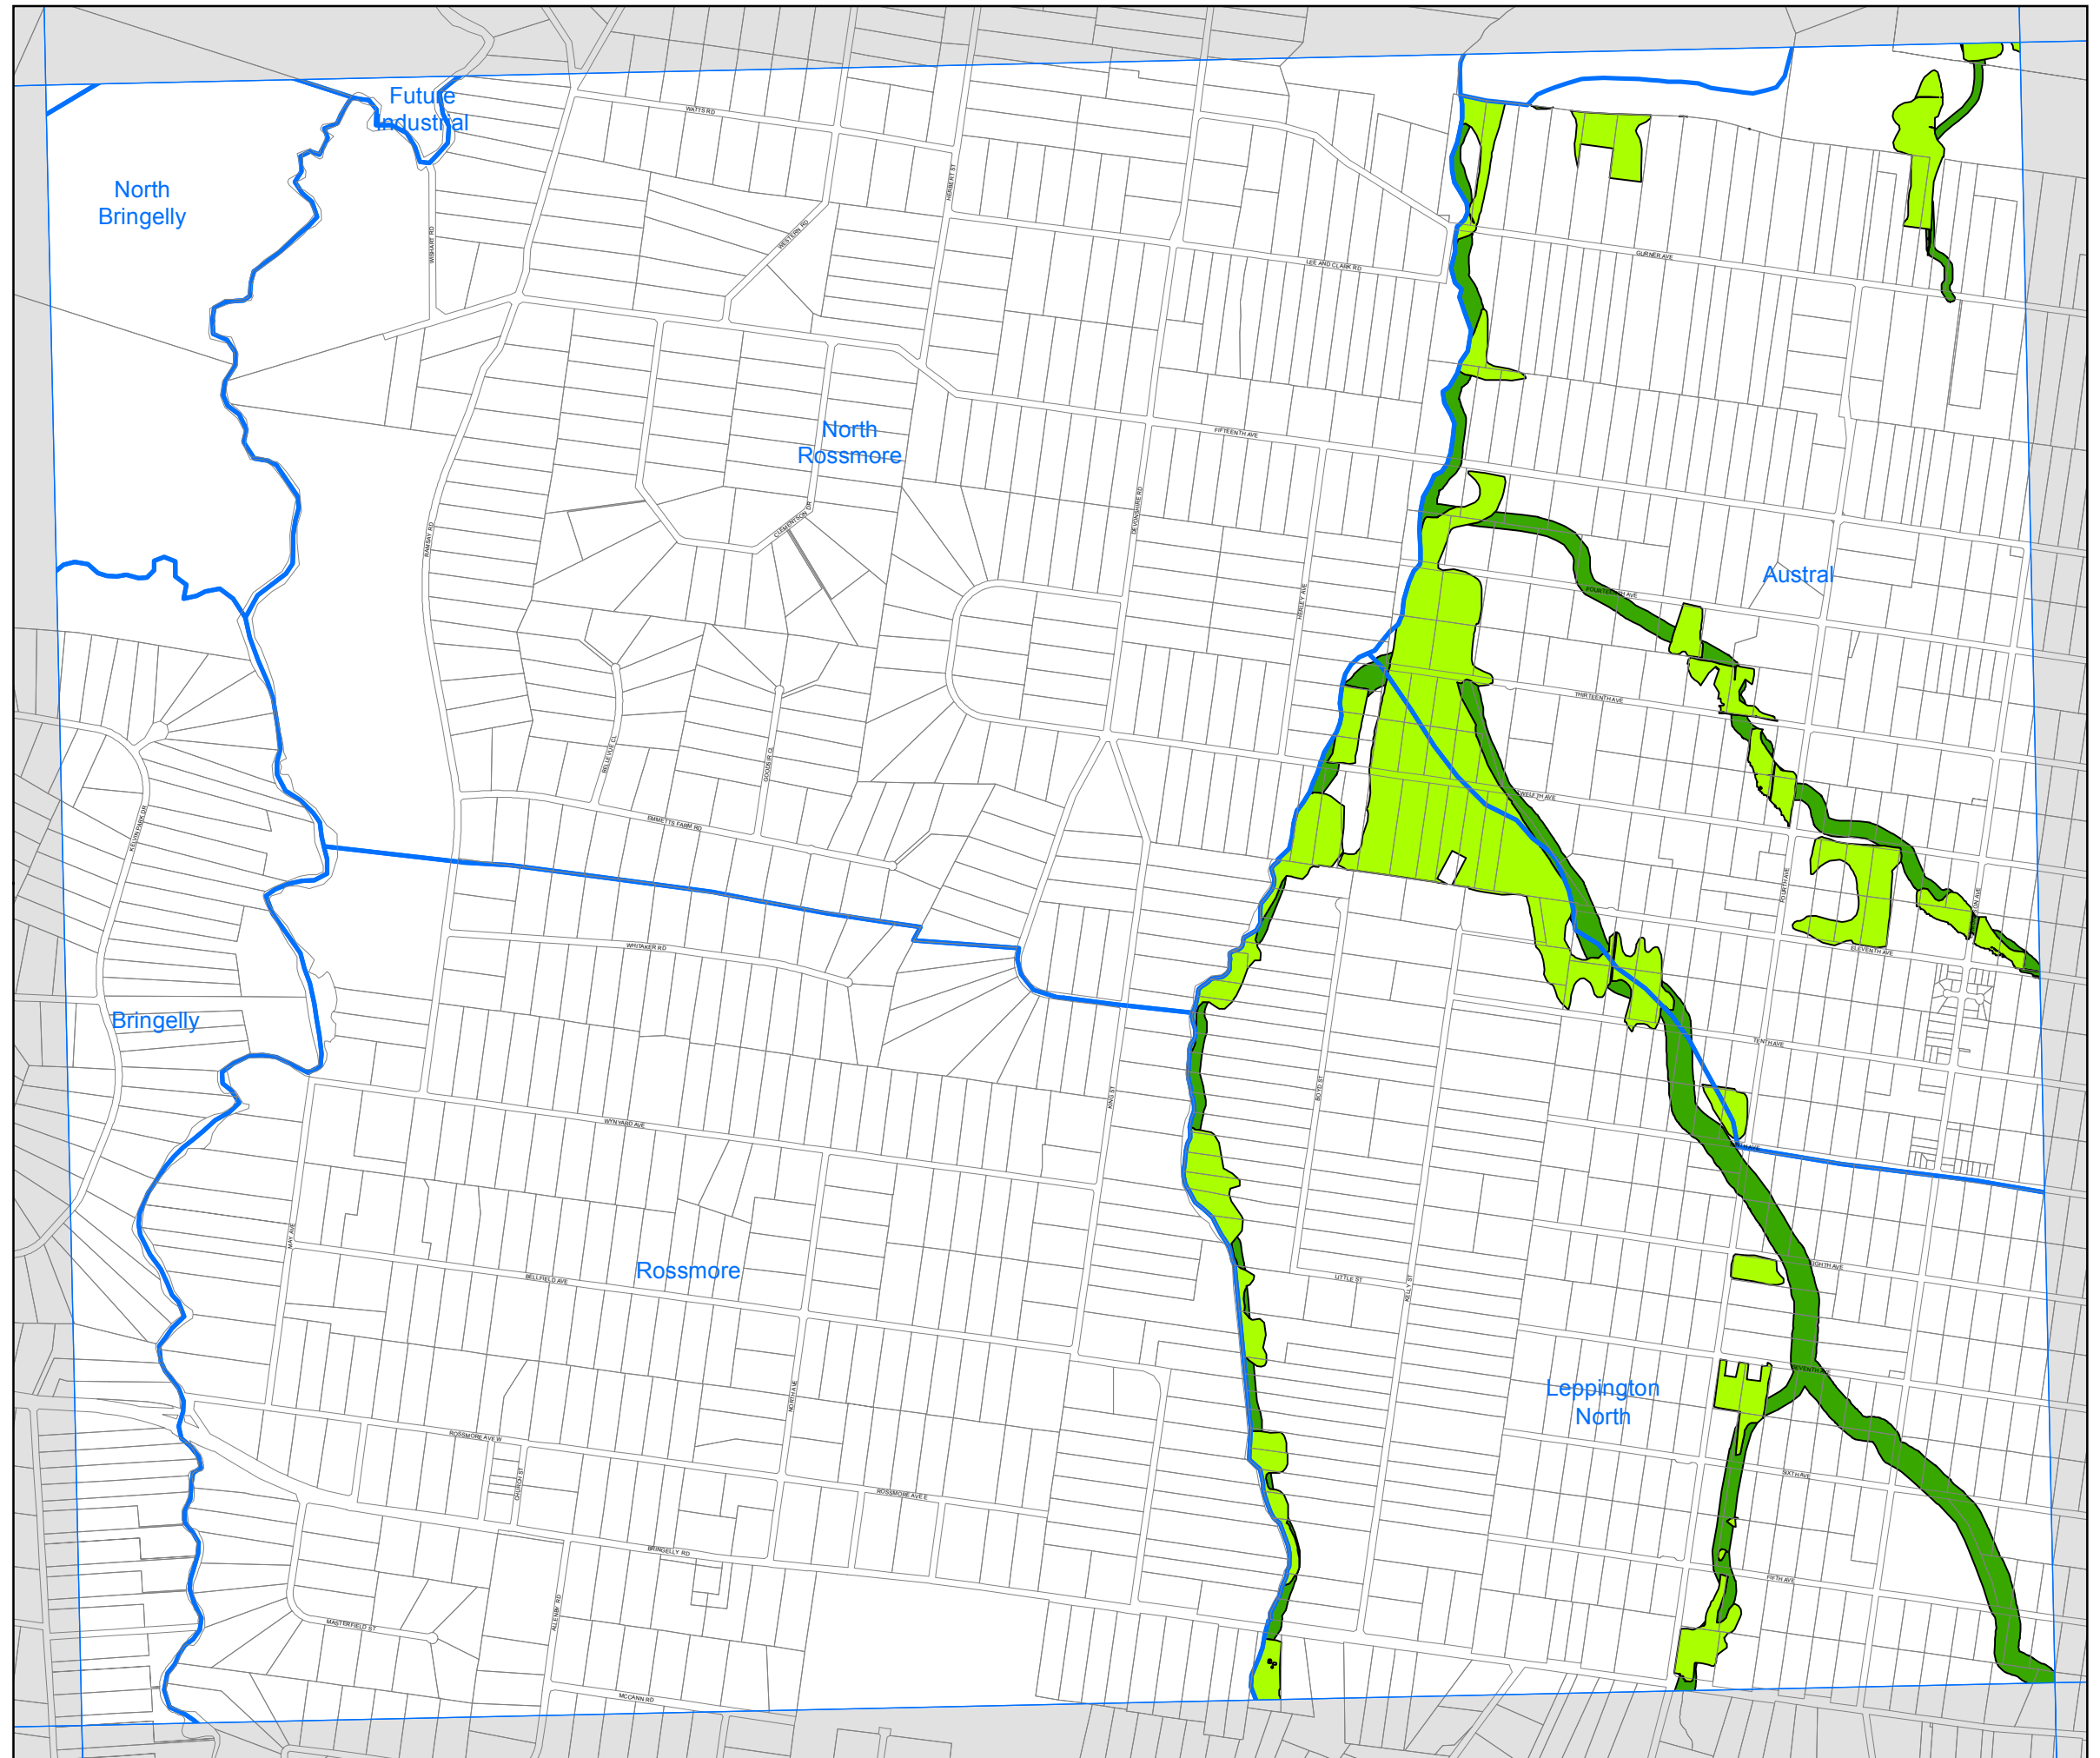

Planning & Infrastructure

State Environmental Planning Policy (Sydney Region Growth Centres) 2006

South West Growth Centre Native Vegetation Protection Map Sheet NVP_007

LEGEND

Protected Vegetation

- Existing native vegetation area
- Native vegetation retention area

Growth Centre Boundaries

- South West Growth Centre Boundary
- South West Growth Centre Precinct Boundary

Cadastre

- Cadastre © 1/02/2013 NSW LPI

0 0.1 0.2 0.3 0.4 0.5 km

Projection: GDA 1994 Zone 56 Scale: 1:20,000 @ A3

Map Identification Number: SEPP_SRGC_SW_NVP_007_020_20130201