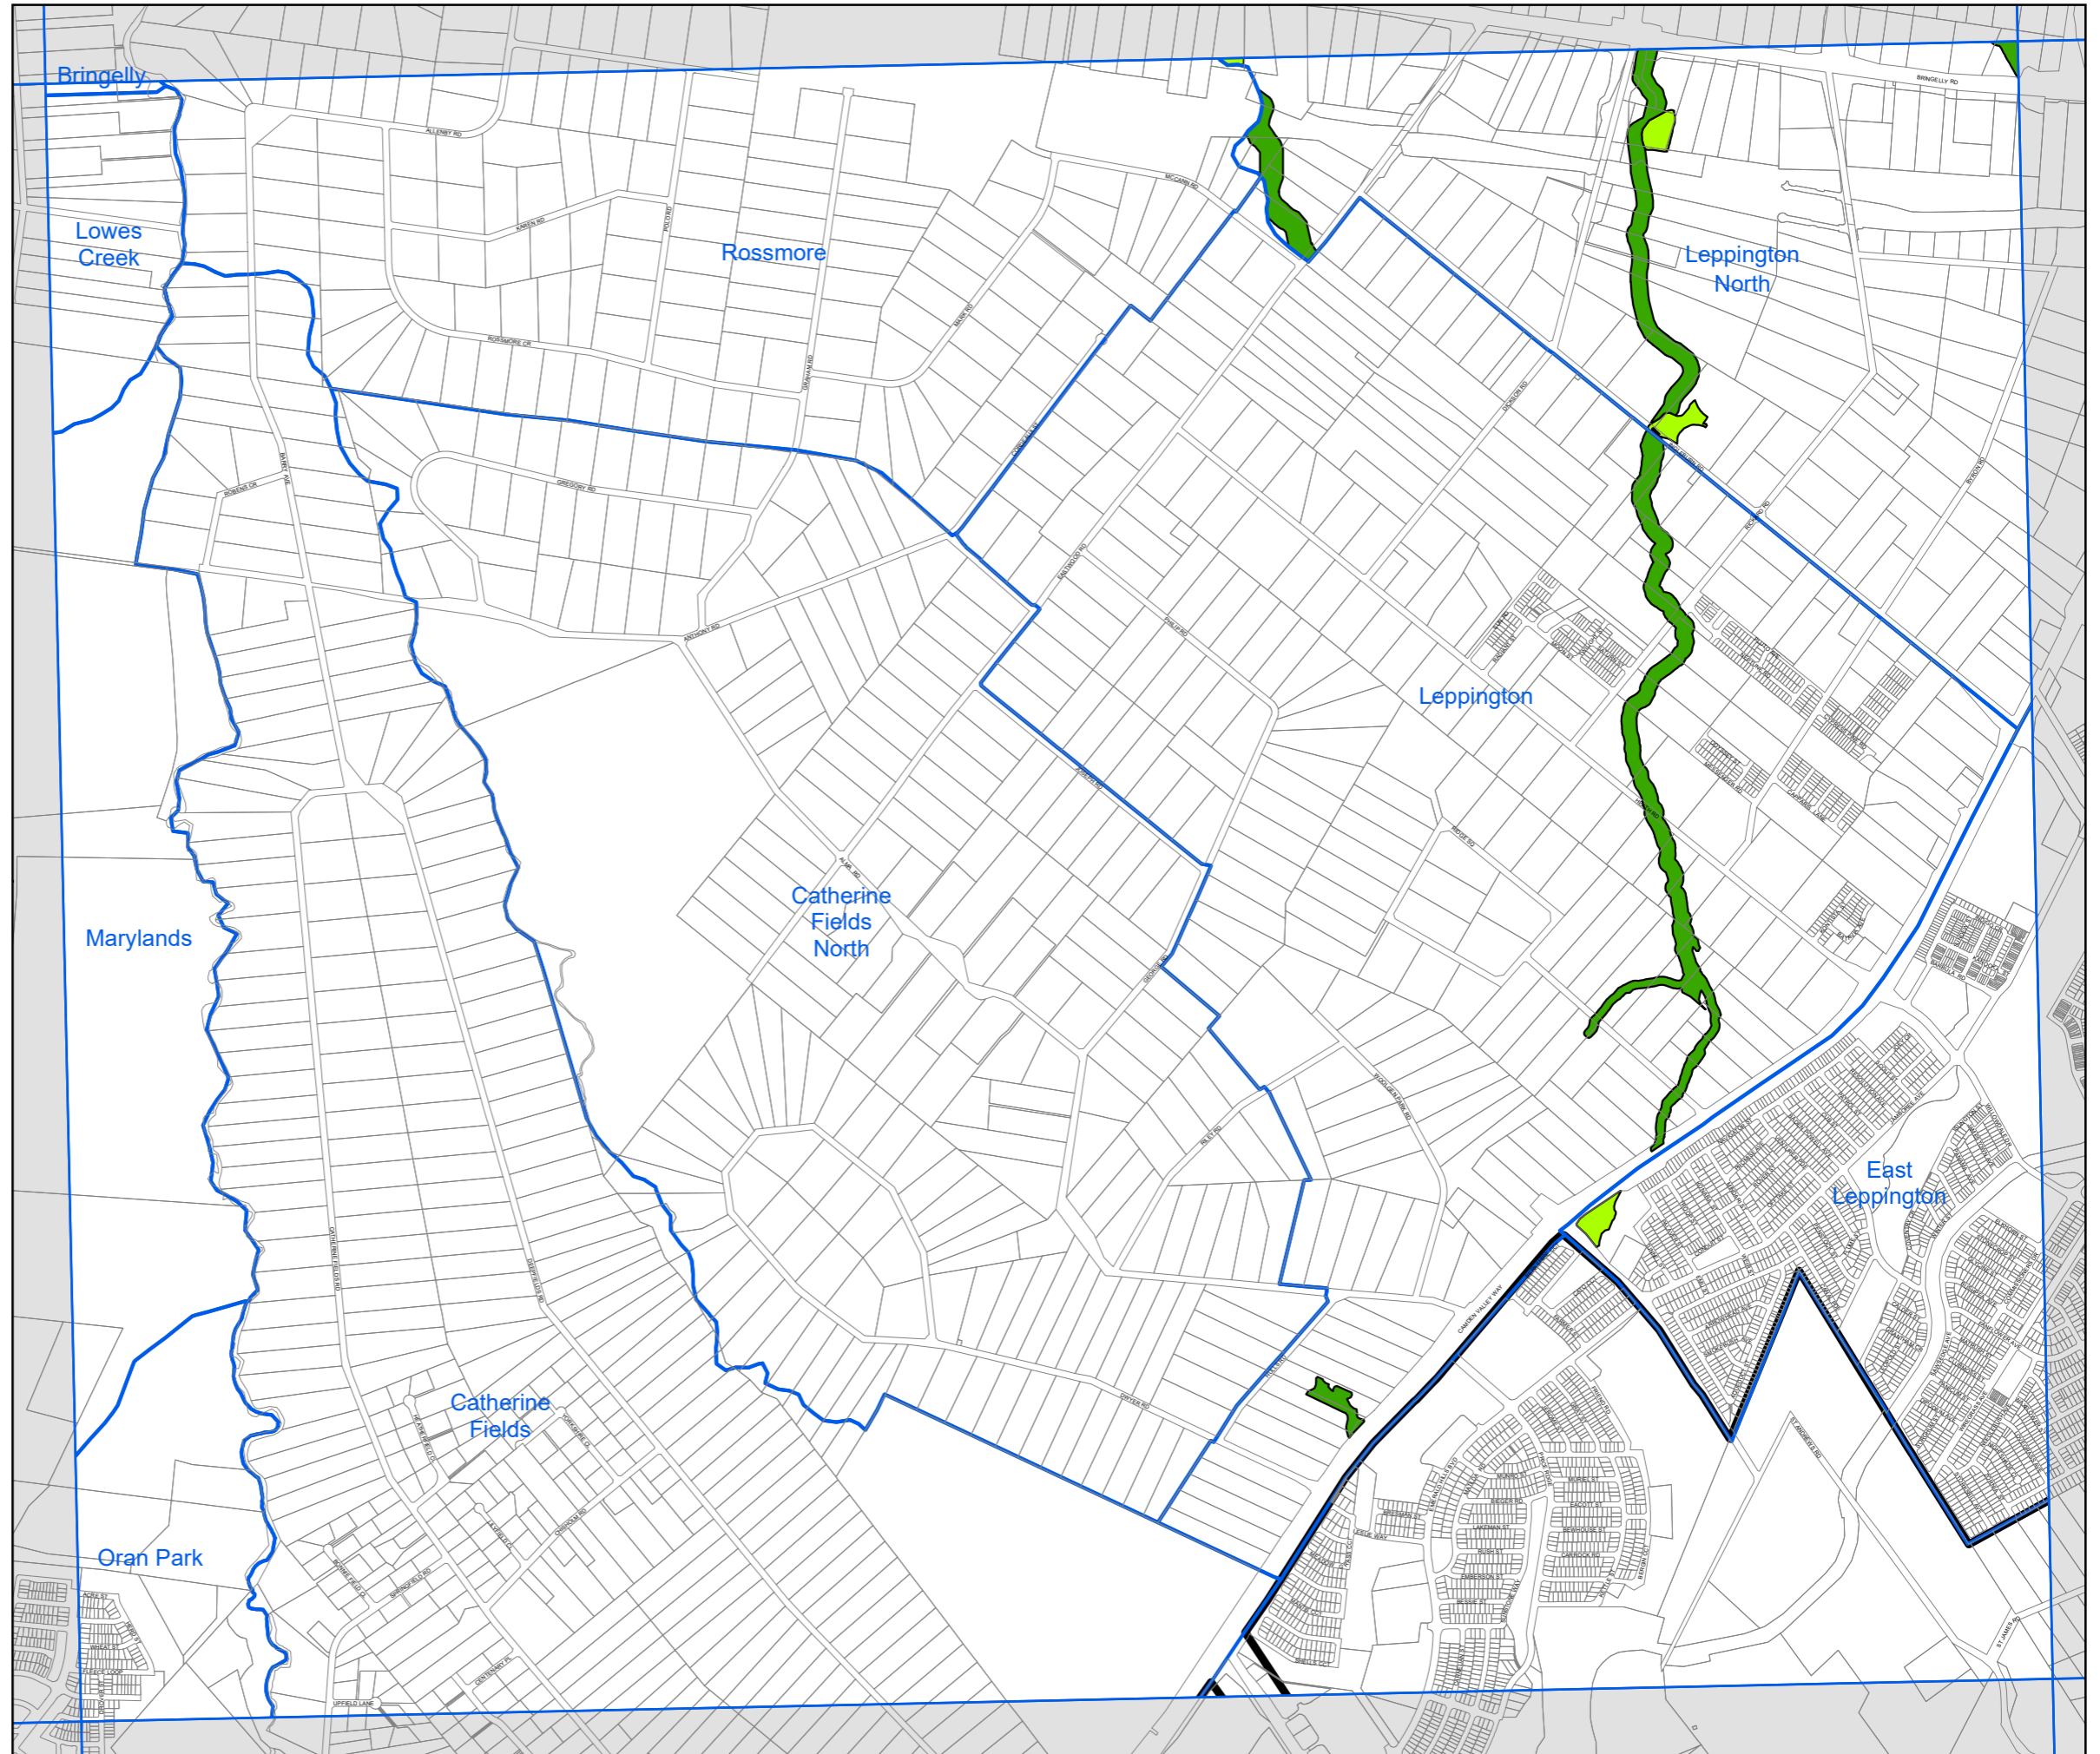

Planning,
Industry &
Environment

State Environmental Planning Policy (Sydney Region Growth Centres) 2006

South West Growth Centre
Native Vegetation Protection Map
Sheet NVP_008

LEGEND

Protected Vegetation

-  Existing native vegetation area
-  Native vegetation retention area

Growth Centre Boundaries

-  South West Growth Centre Boundary
-  South West Growth Centre Precinct Boundary

Cadastre

-  Cadastre 17/06/2021 © Spatial Services

0 0.1 0.2 0.3 0.4 0.5 km

Projection: GDA 1994
MGA Zone 56 Scale: 1:20,000 @ A3

Map Identification Number: SEPP_SRGC_SW_NVP_008_020_20210617