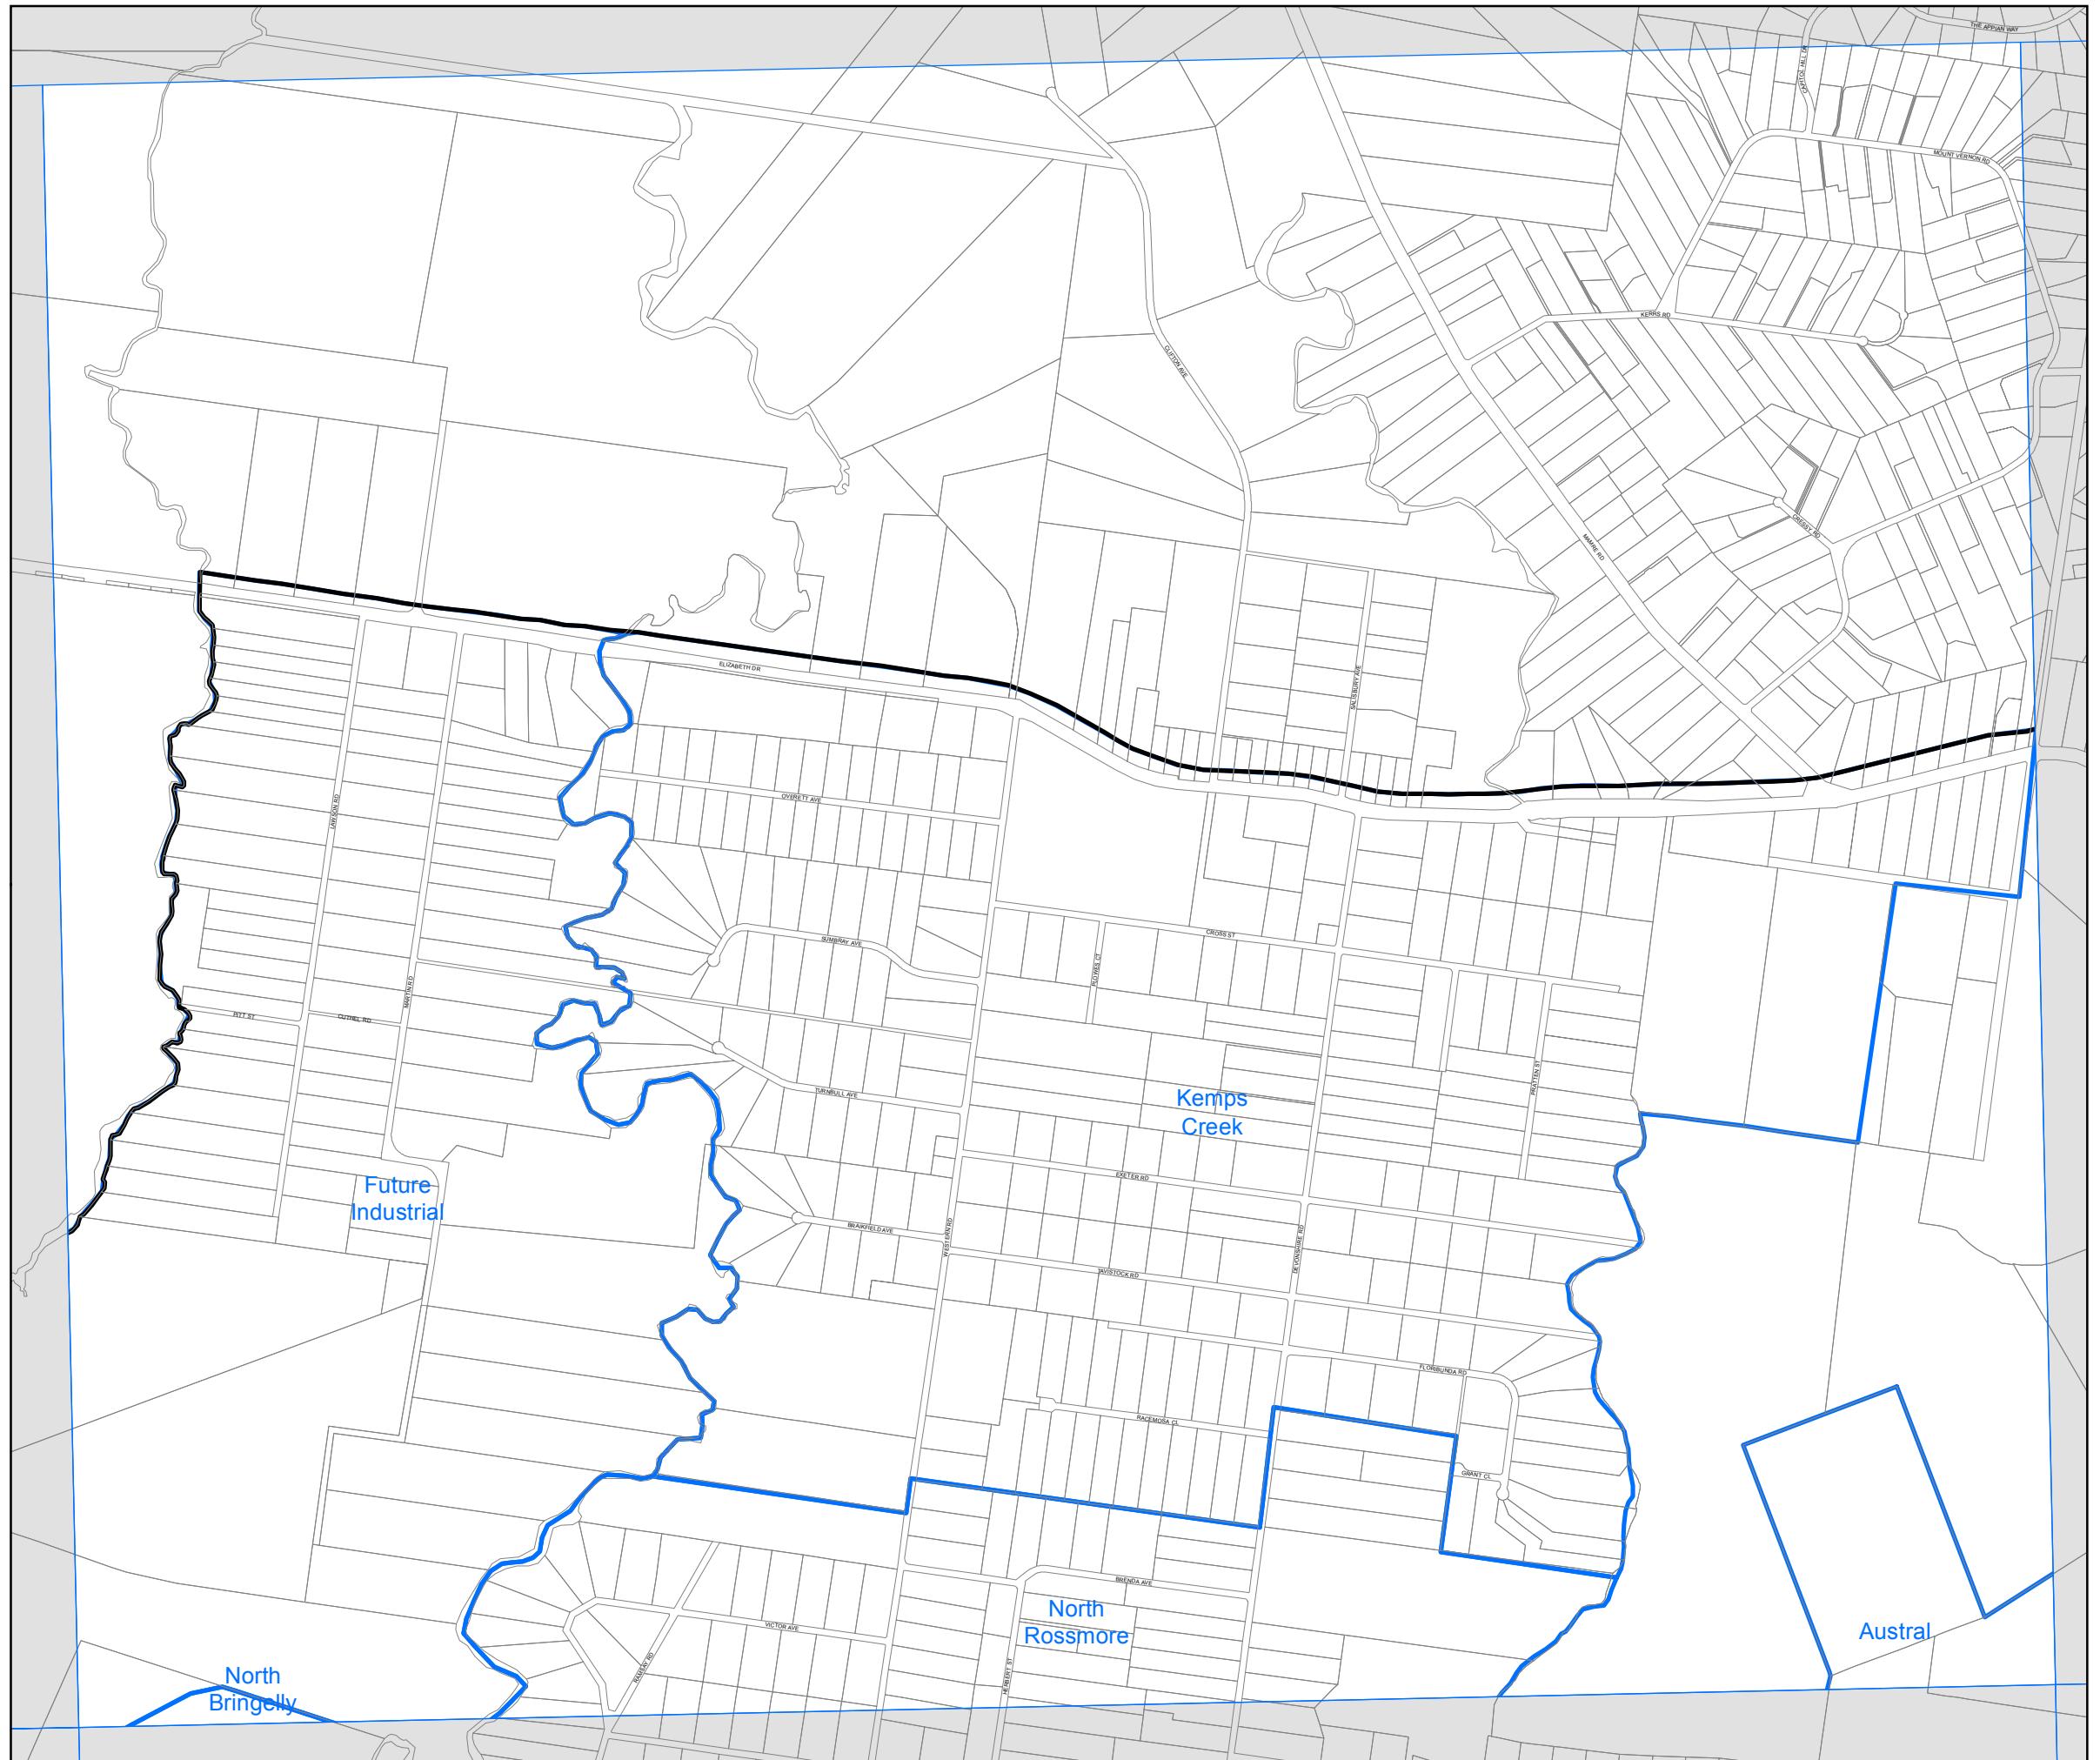

Planning & Infrastructure

State Environmental Planning Policy (Sydney Region Growth Centres) 2006

South West Growth Centre
Precinct Boundary Map
Sheet PCB_006

LEGEND

Growth Centre Boundaries

South West Growth Centre Boundary

South West Growth Centre Precinct Boundary

Cadastre

Cadastre © 11/01/2013 NSW LPI

0 0.1 0.2 0.3 0.4 0.5 km

Projection: GDA 1994 Zone 56 Scale: 1:20,000 @ A3

Map Identification Number: SEPP_SRGC_SW_PCB_006_020_20130111