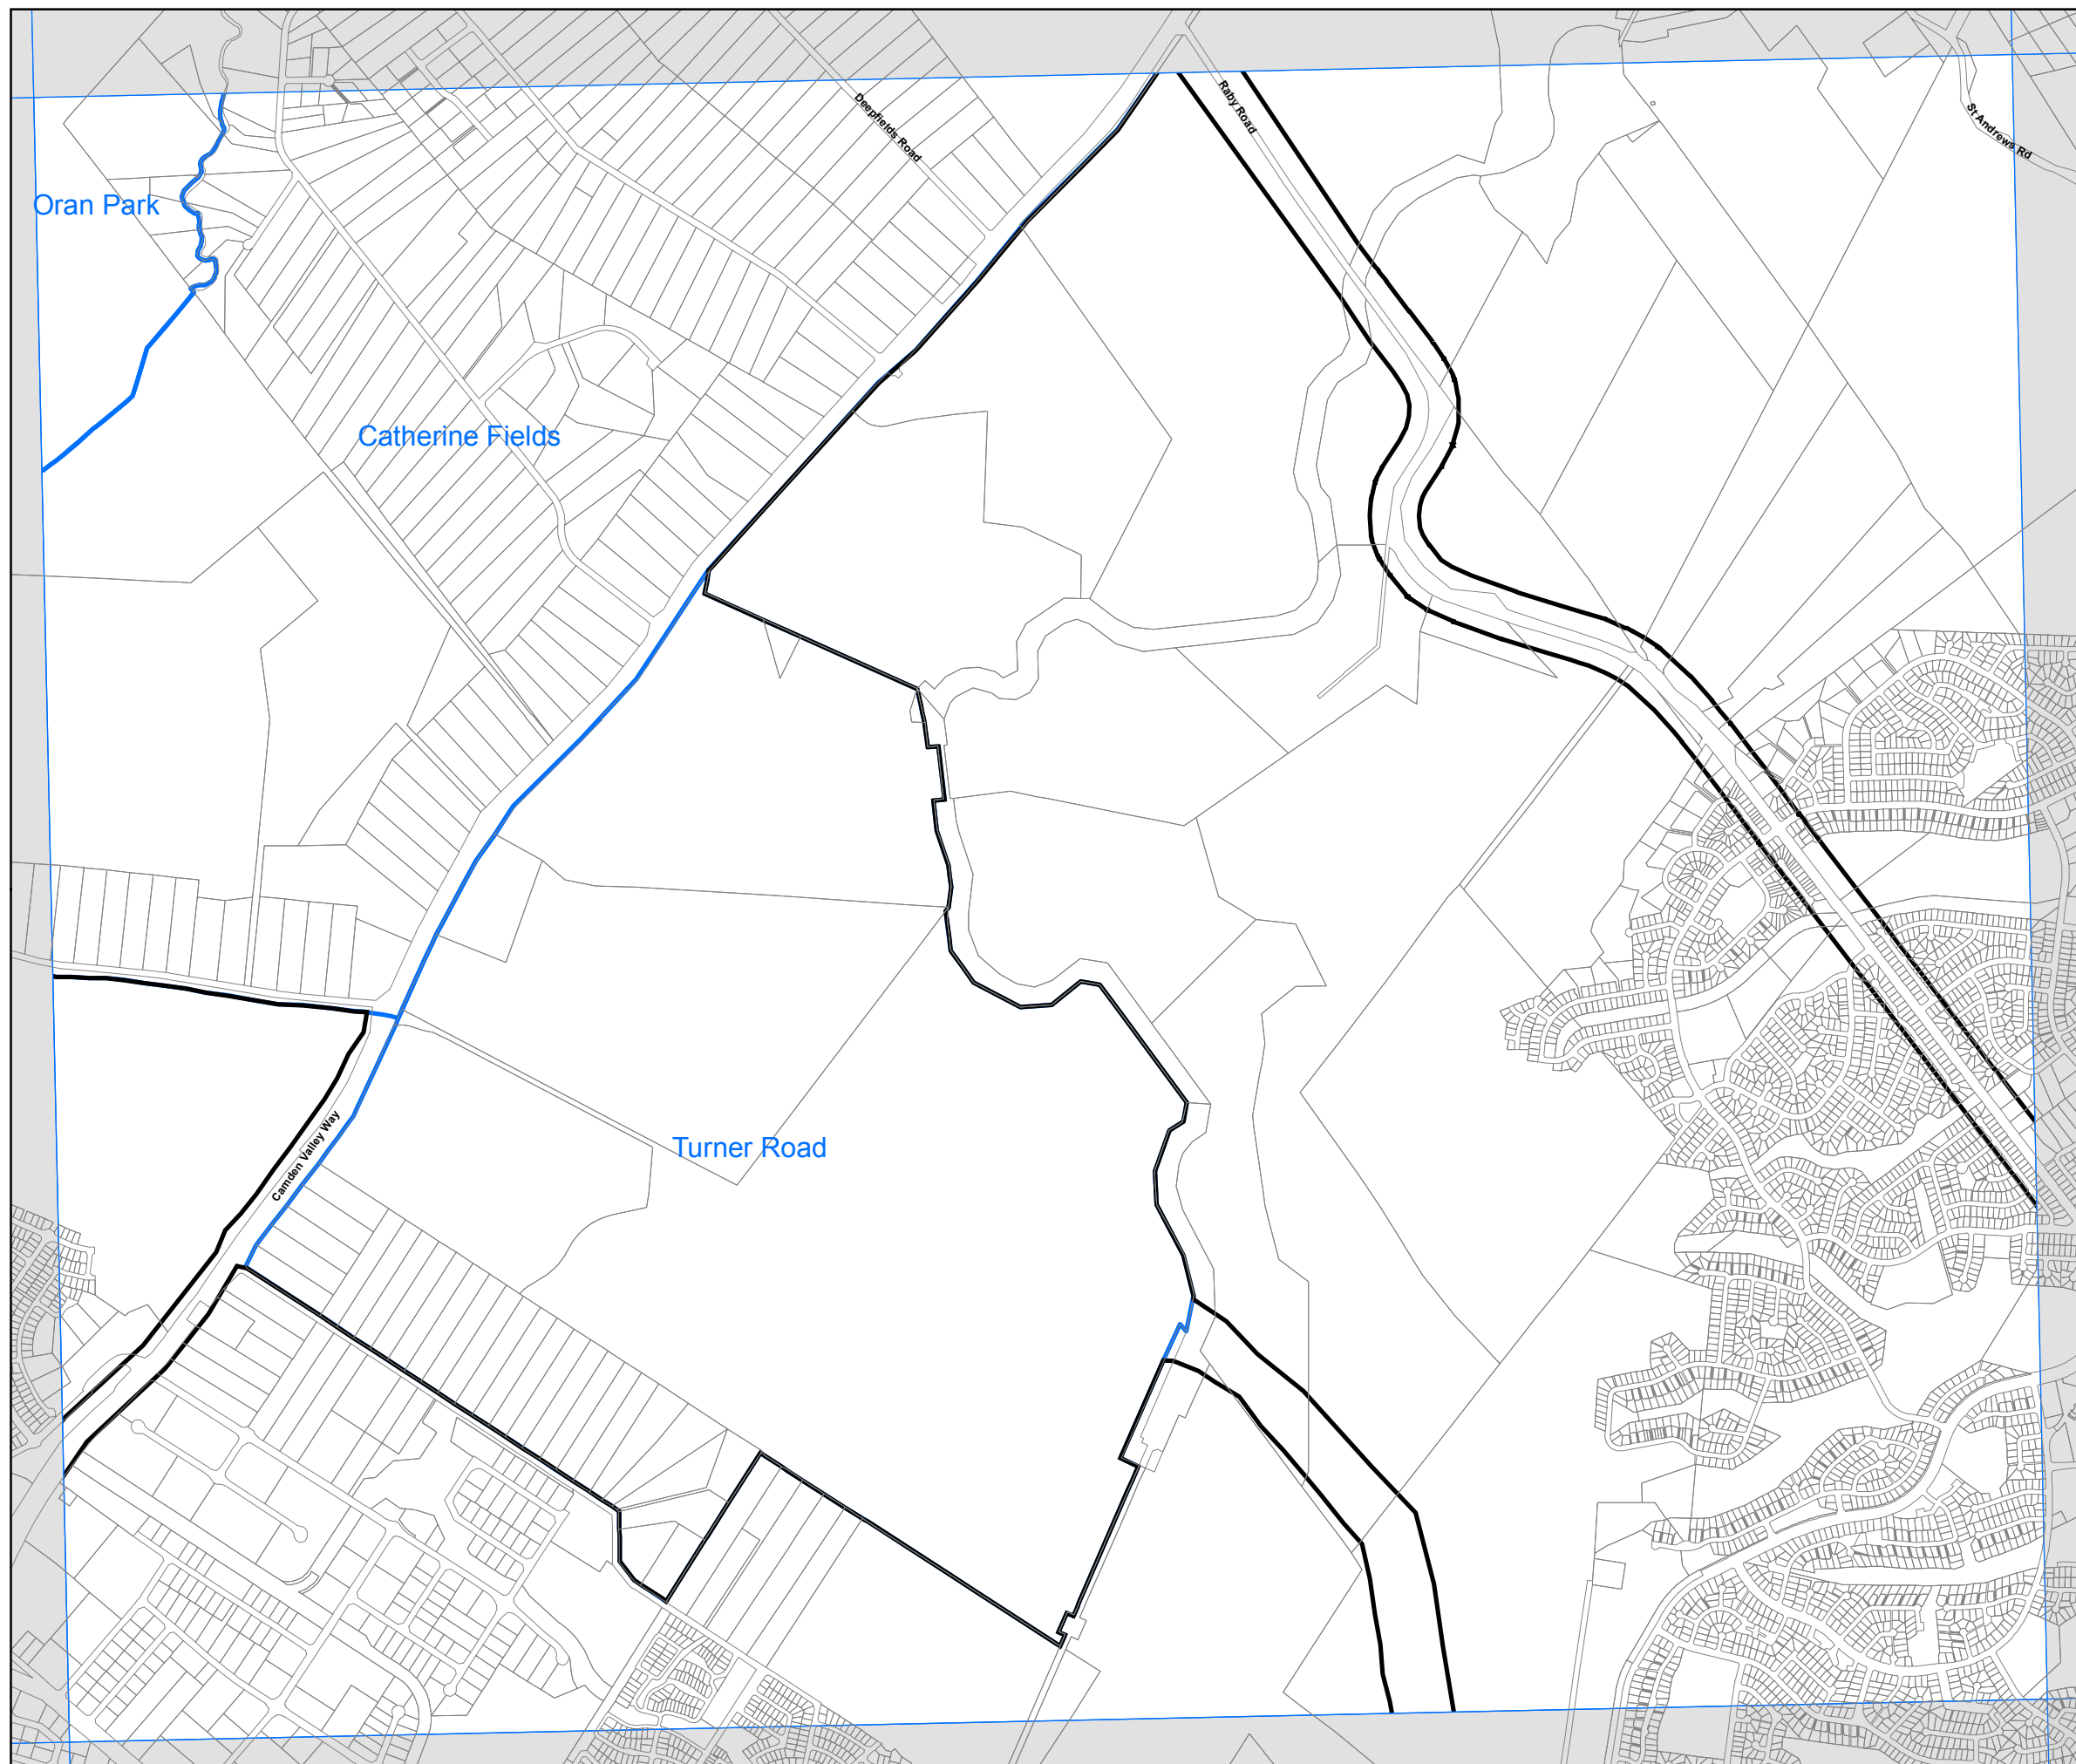

State Environmental Planning Policy (Sydney Region Growth Centres) 2006

South West Growth Centre Precinct Boundary Map - sheet PCB_009

LEGEND

Growth Centres Boundaries

-  South West Growth Centre Boundary
-  South West Growth Centre Precinct Boundary

Cadastral

-  Cadastral 23/07/09 © Dept of Lands

0 0.1 0.2 0.3 0.4 Kilometres

Scale: 1:20,000 @ A3

Projection: GDA 1994
Zone 56

Map Identification Number
SEPP_SRGC_SW_PCB_009_020_20090731