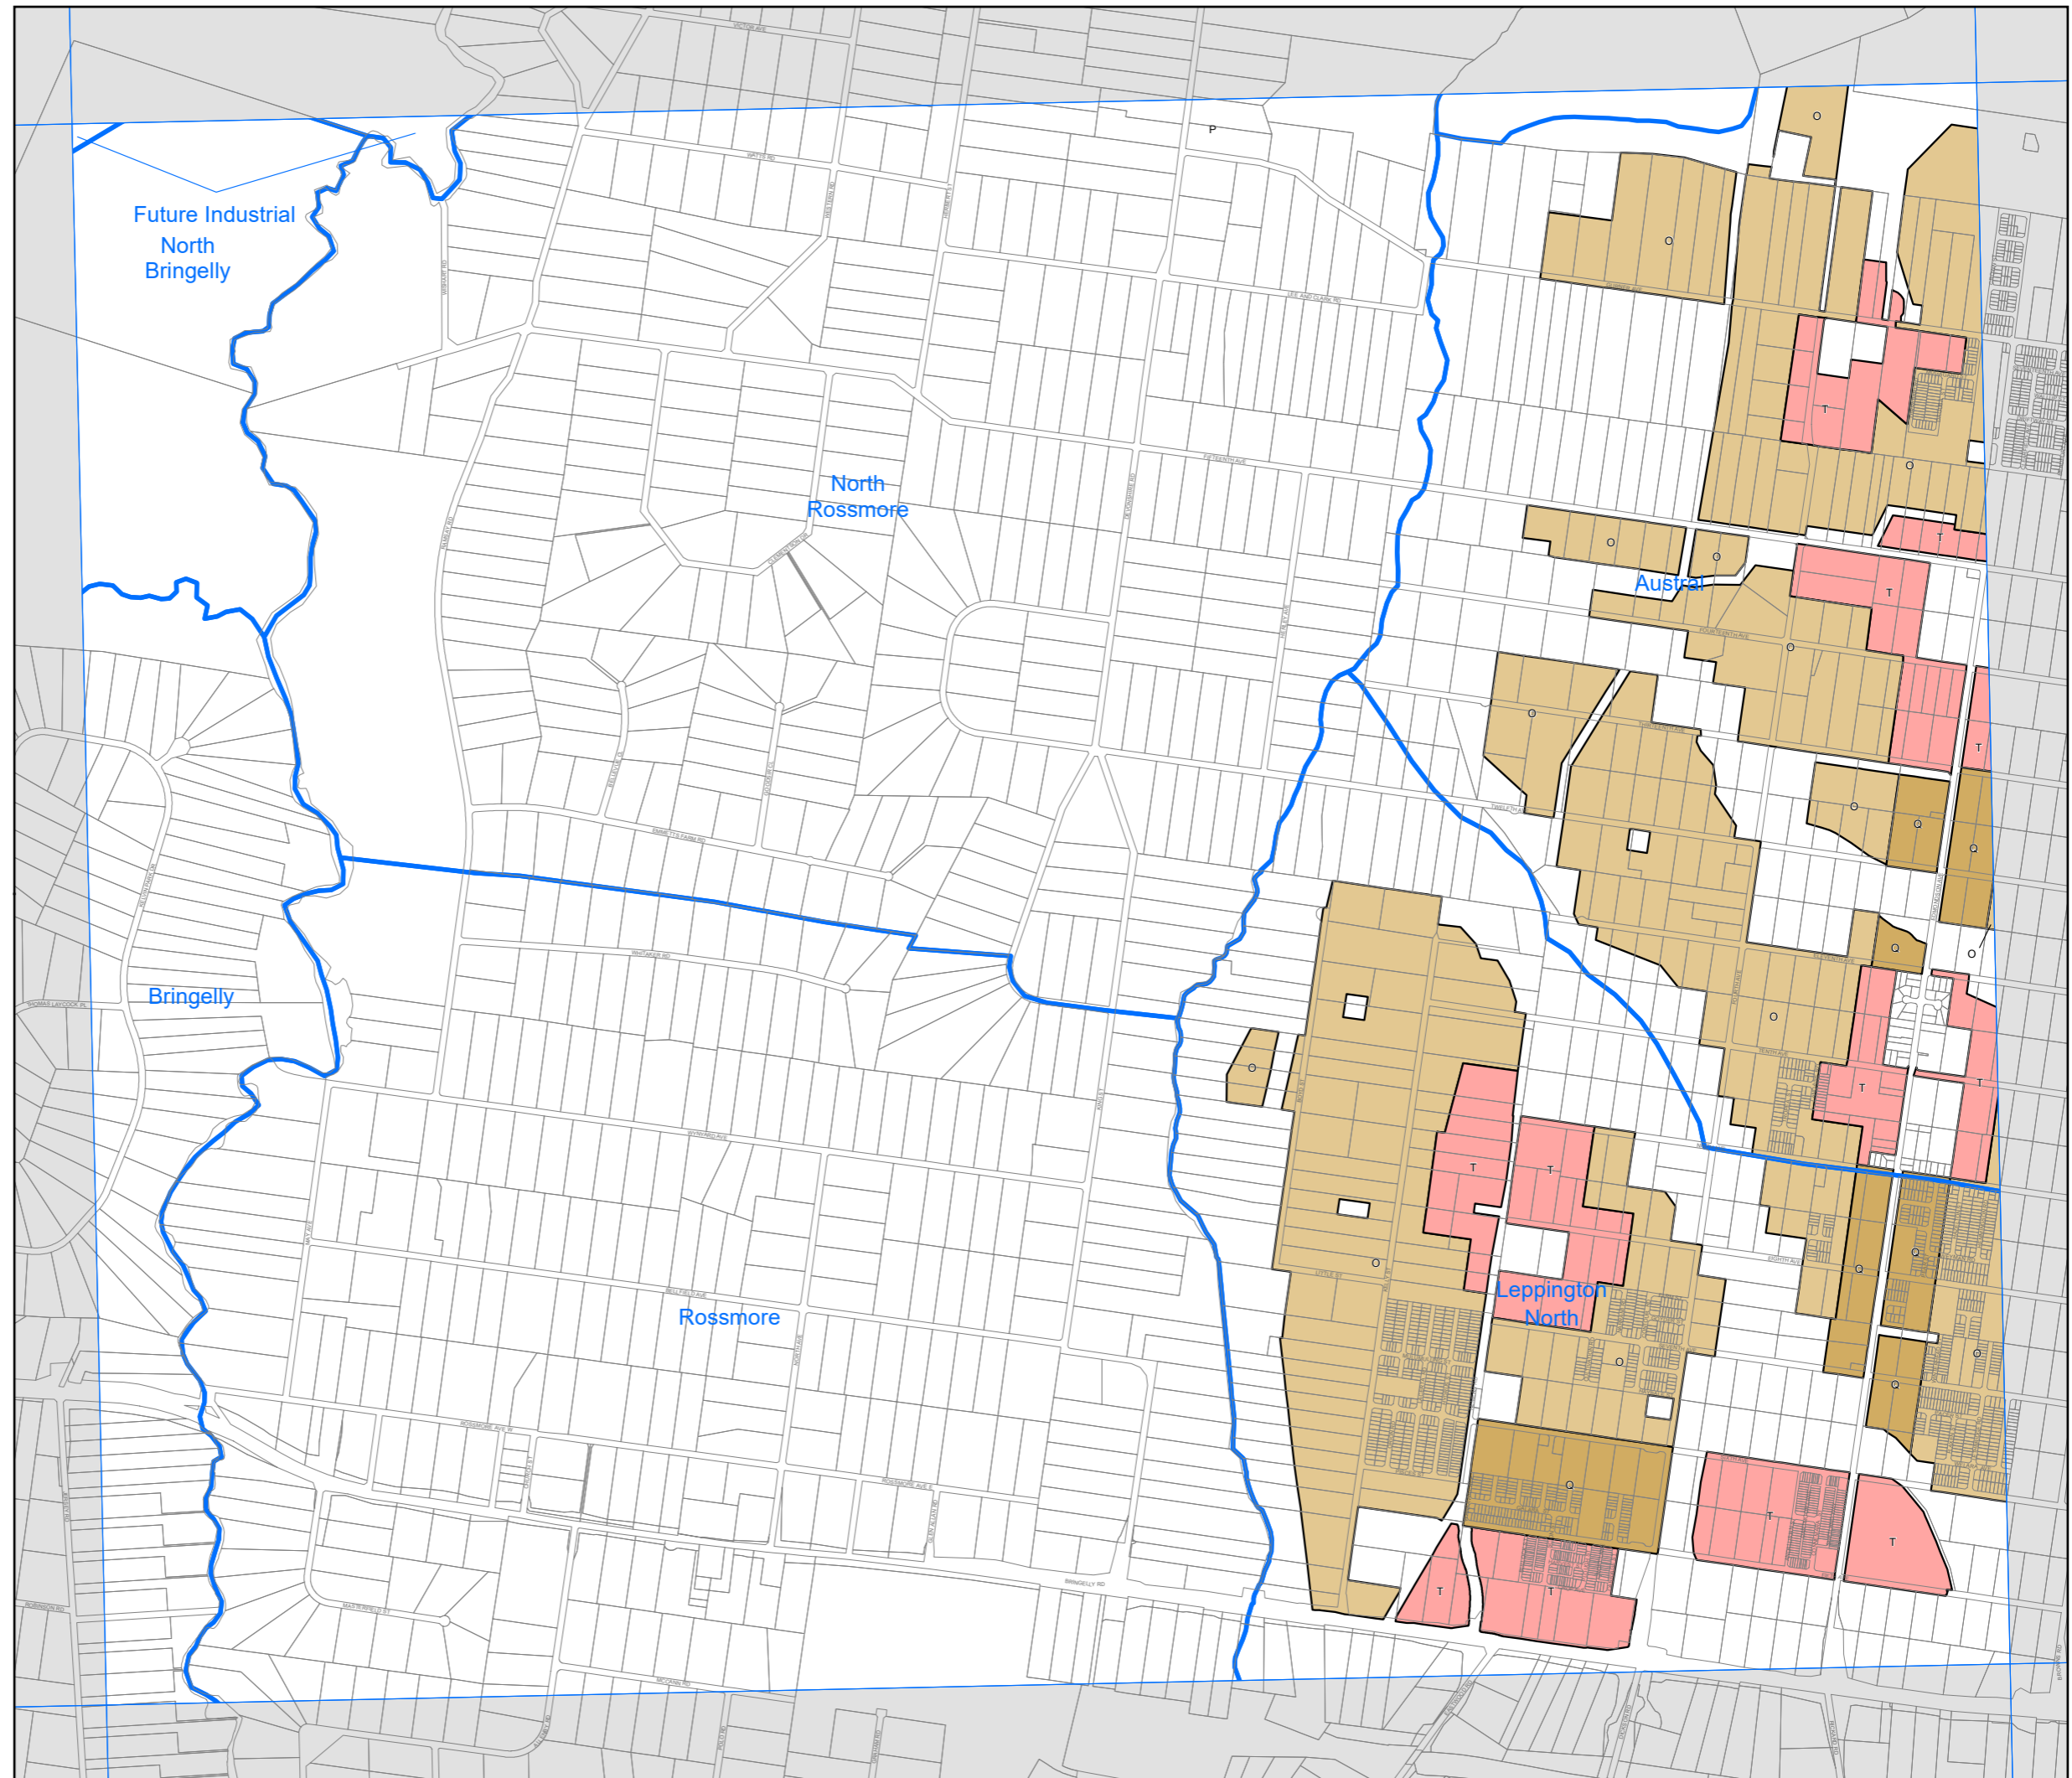

State Environmental Planning Policy (Sydney Region Growth Centres) 2006

South West Growth Centre Residential Density Map - Sheet RDN_007

Dwelling Density (per hectare)

K	10
O	15
Q	20
T	25

Growth Centre Boundaries

- South West Growth Centre Boundary
- South West Growth Centre Precinct Boundary

Cadastre

- Cadastre 15/04/2021 © Spatial Services

Projection: GDA 1994
MGA Zone 56

Scale: 1:20,000 @ A3