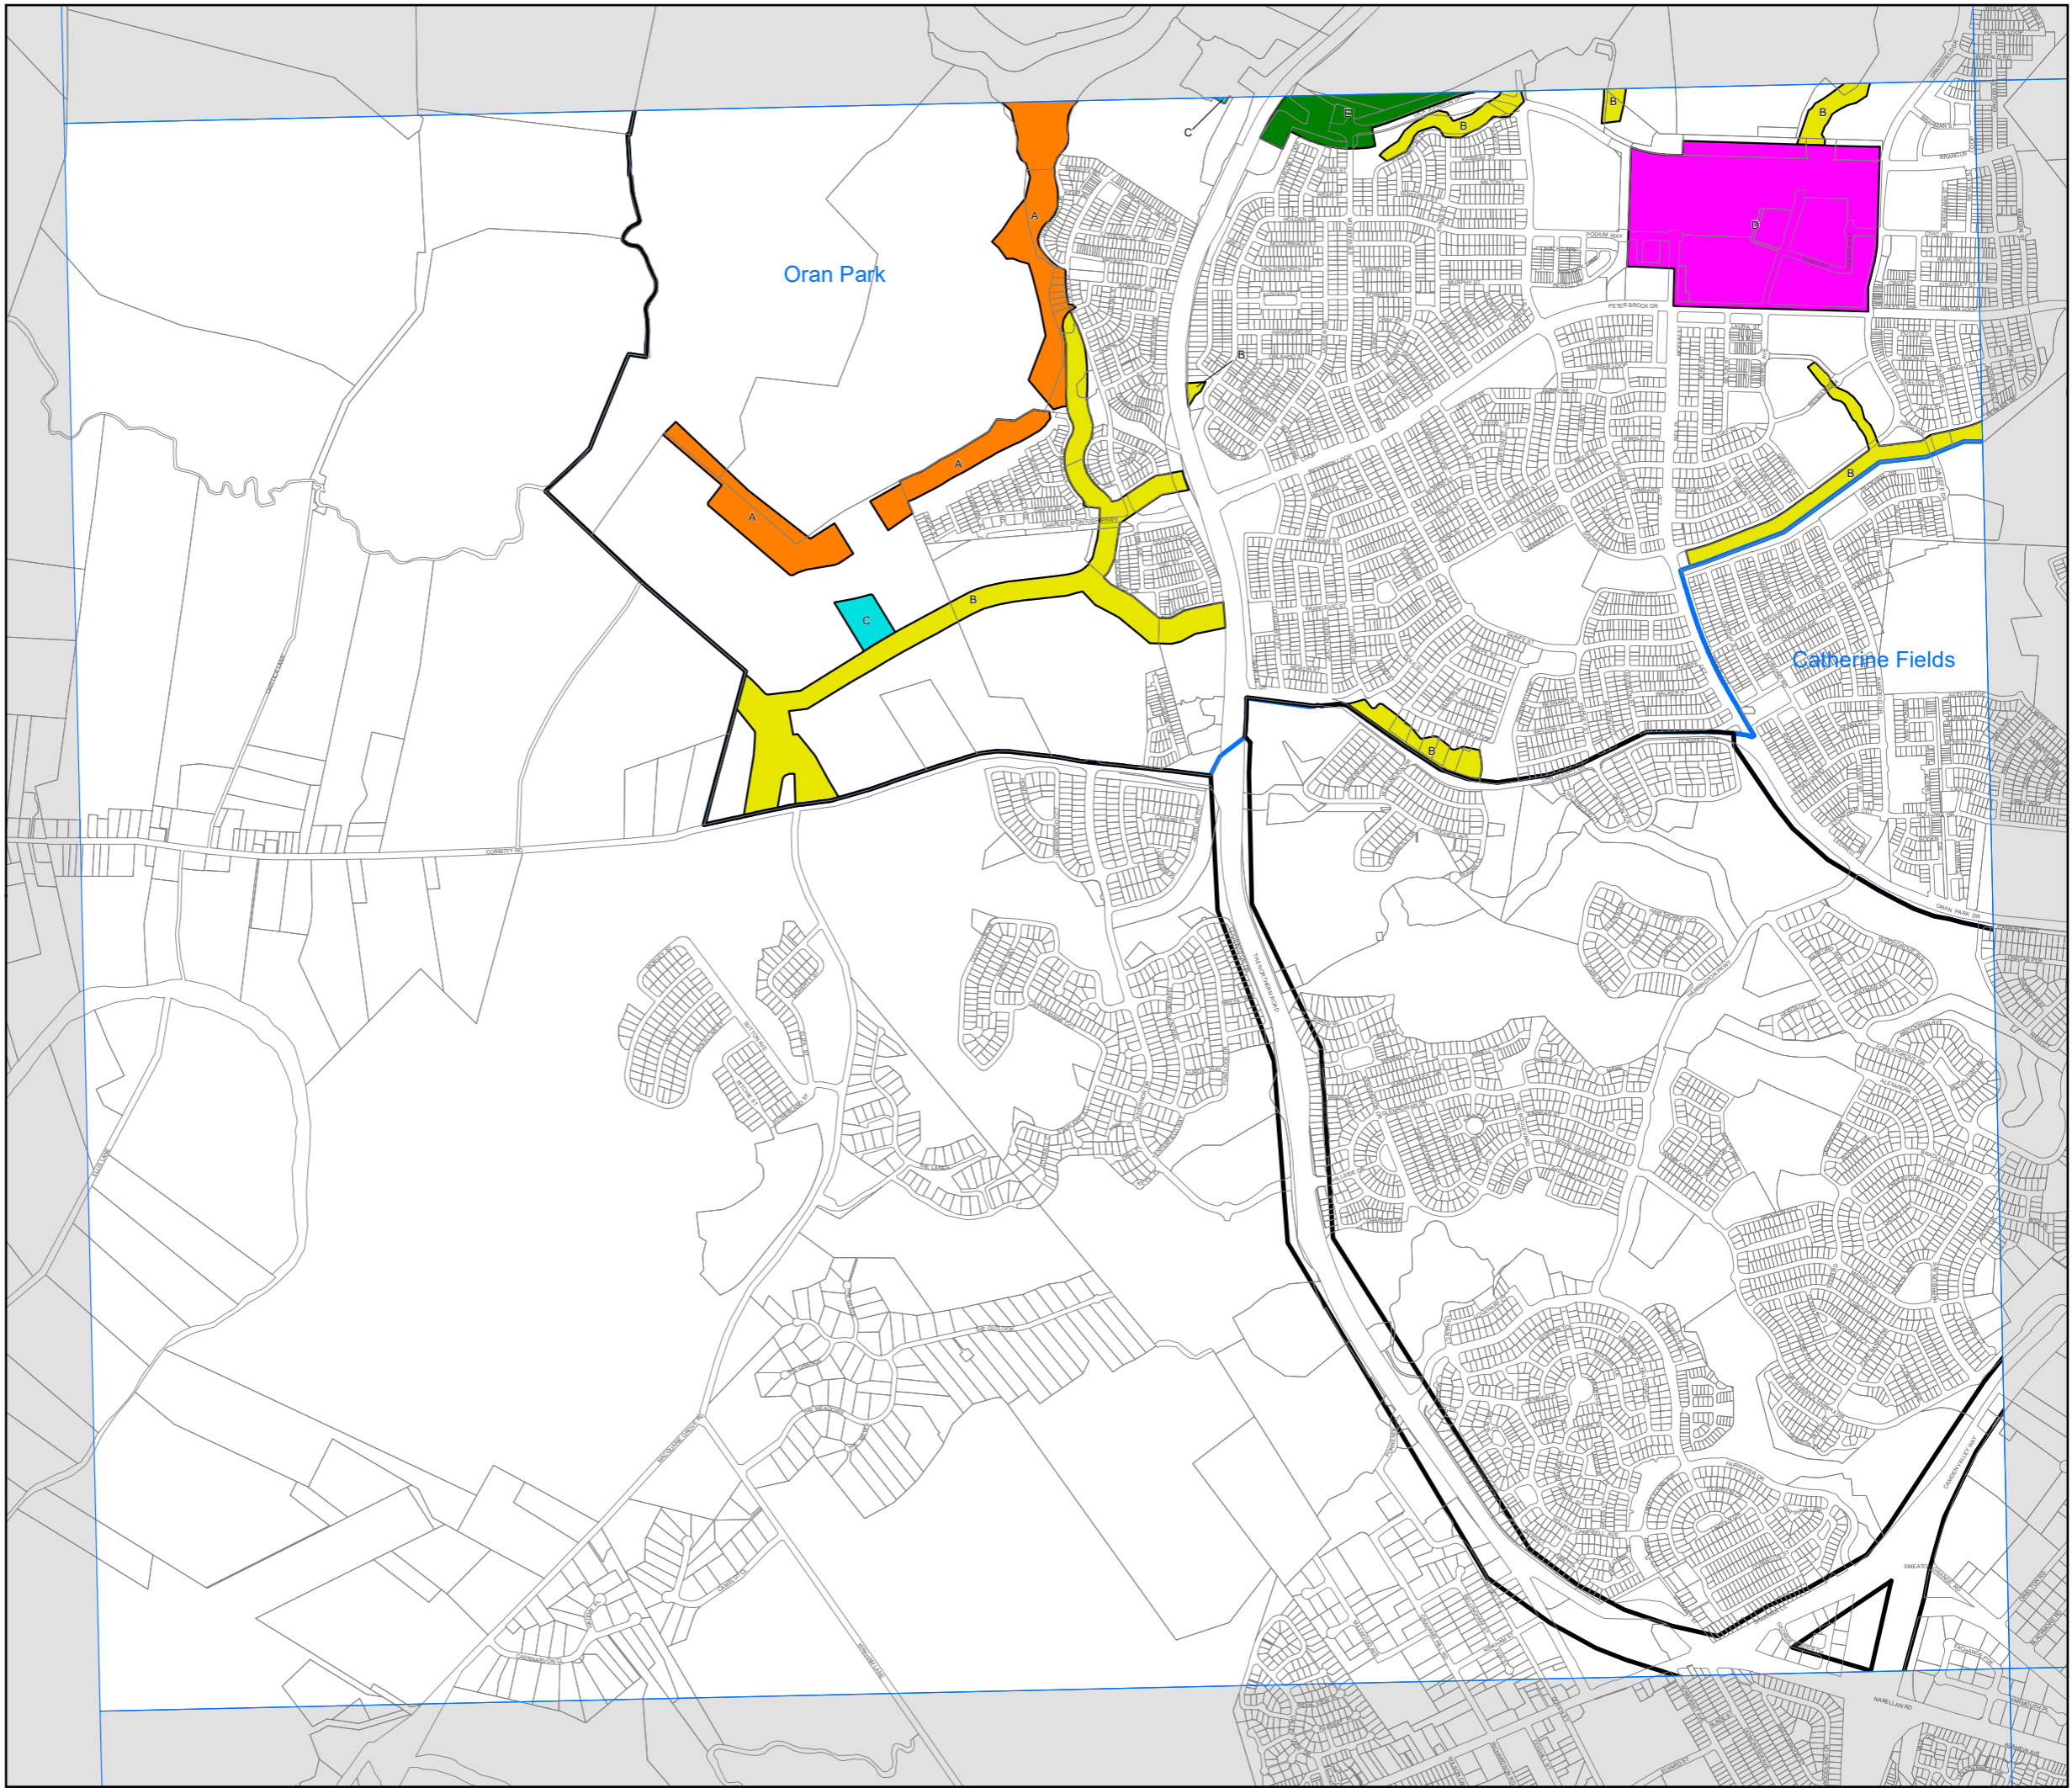

State Environmental Planning Policy (Sydney Region Growth Centres) 2006

South West Growth Centre Special Areas Map - Sheet SAM_004

Zone

- A Denbigh Transition Area
- B Land containing a Riparian Protection Area
- C Oran Park Northern and Southern Neighbourhood Centres
- D Oran Park Town Centre
- E Oran Park Employment Area
- F Turner Road Neighbourhood Centre
- G Turner Road Employment Area
- H Entertainment Precinct

Growth Centre Boundaries

- South West Growth Centre Boundary
- South West Growth Centre Precinct Boundary

Cadastre

- Cadastre 24/09/2020 © Spatial Services

Projection: GDA 1994 Zone 56 Scale: 1:20,000 @ A3