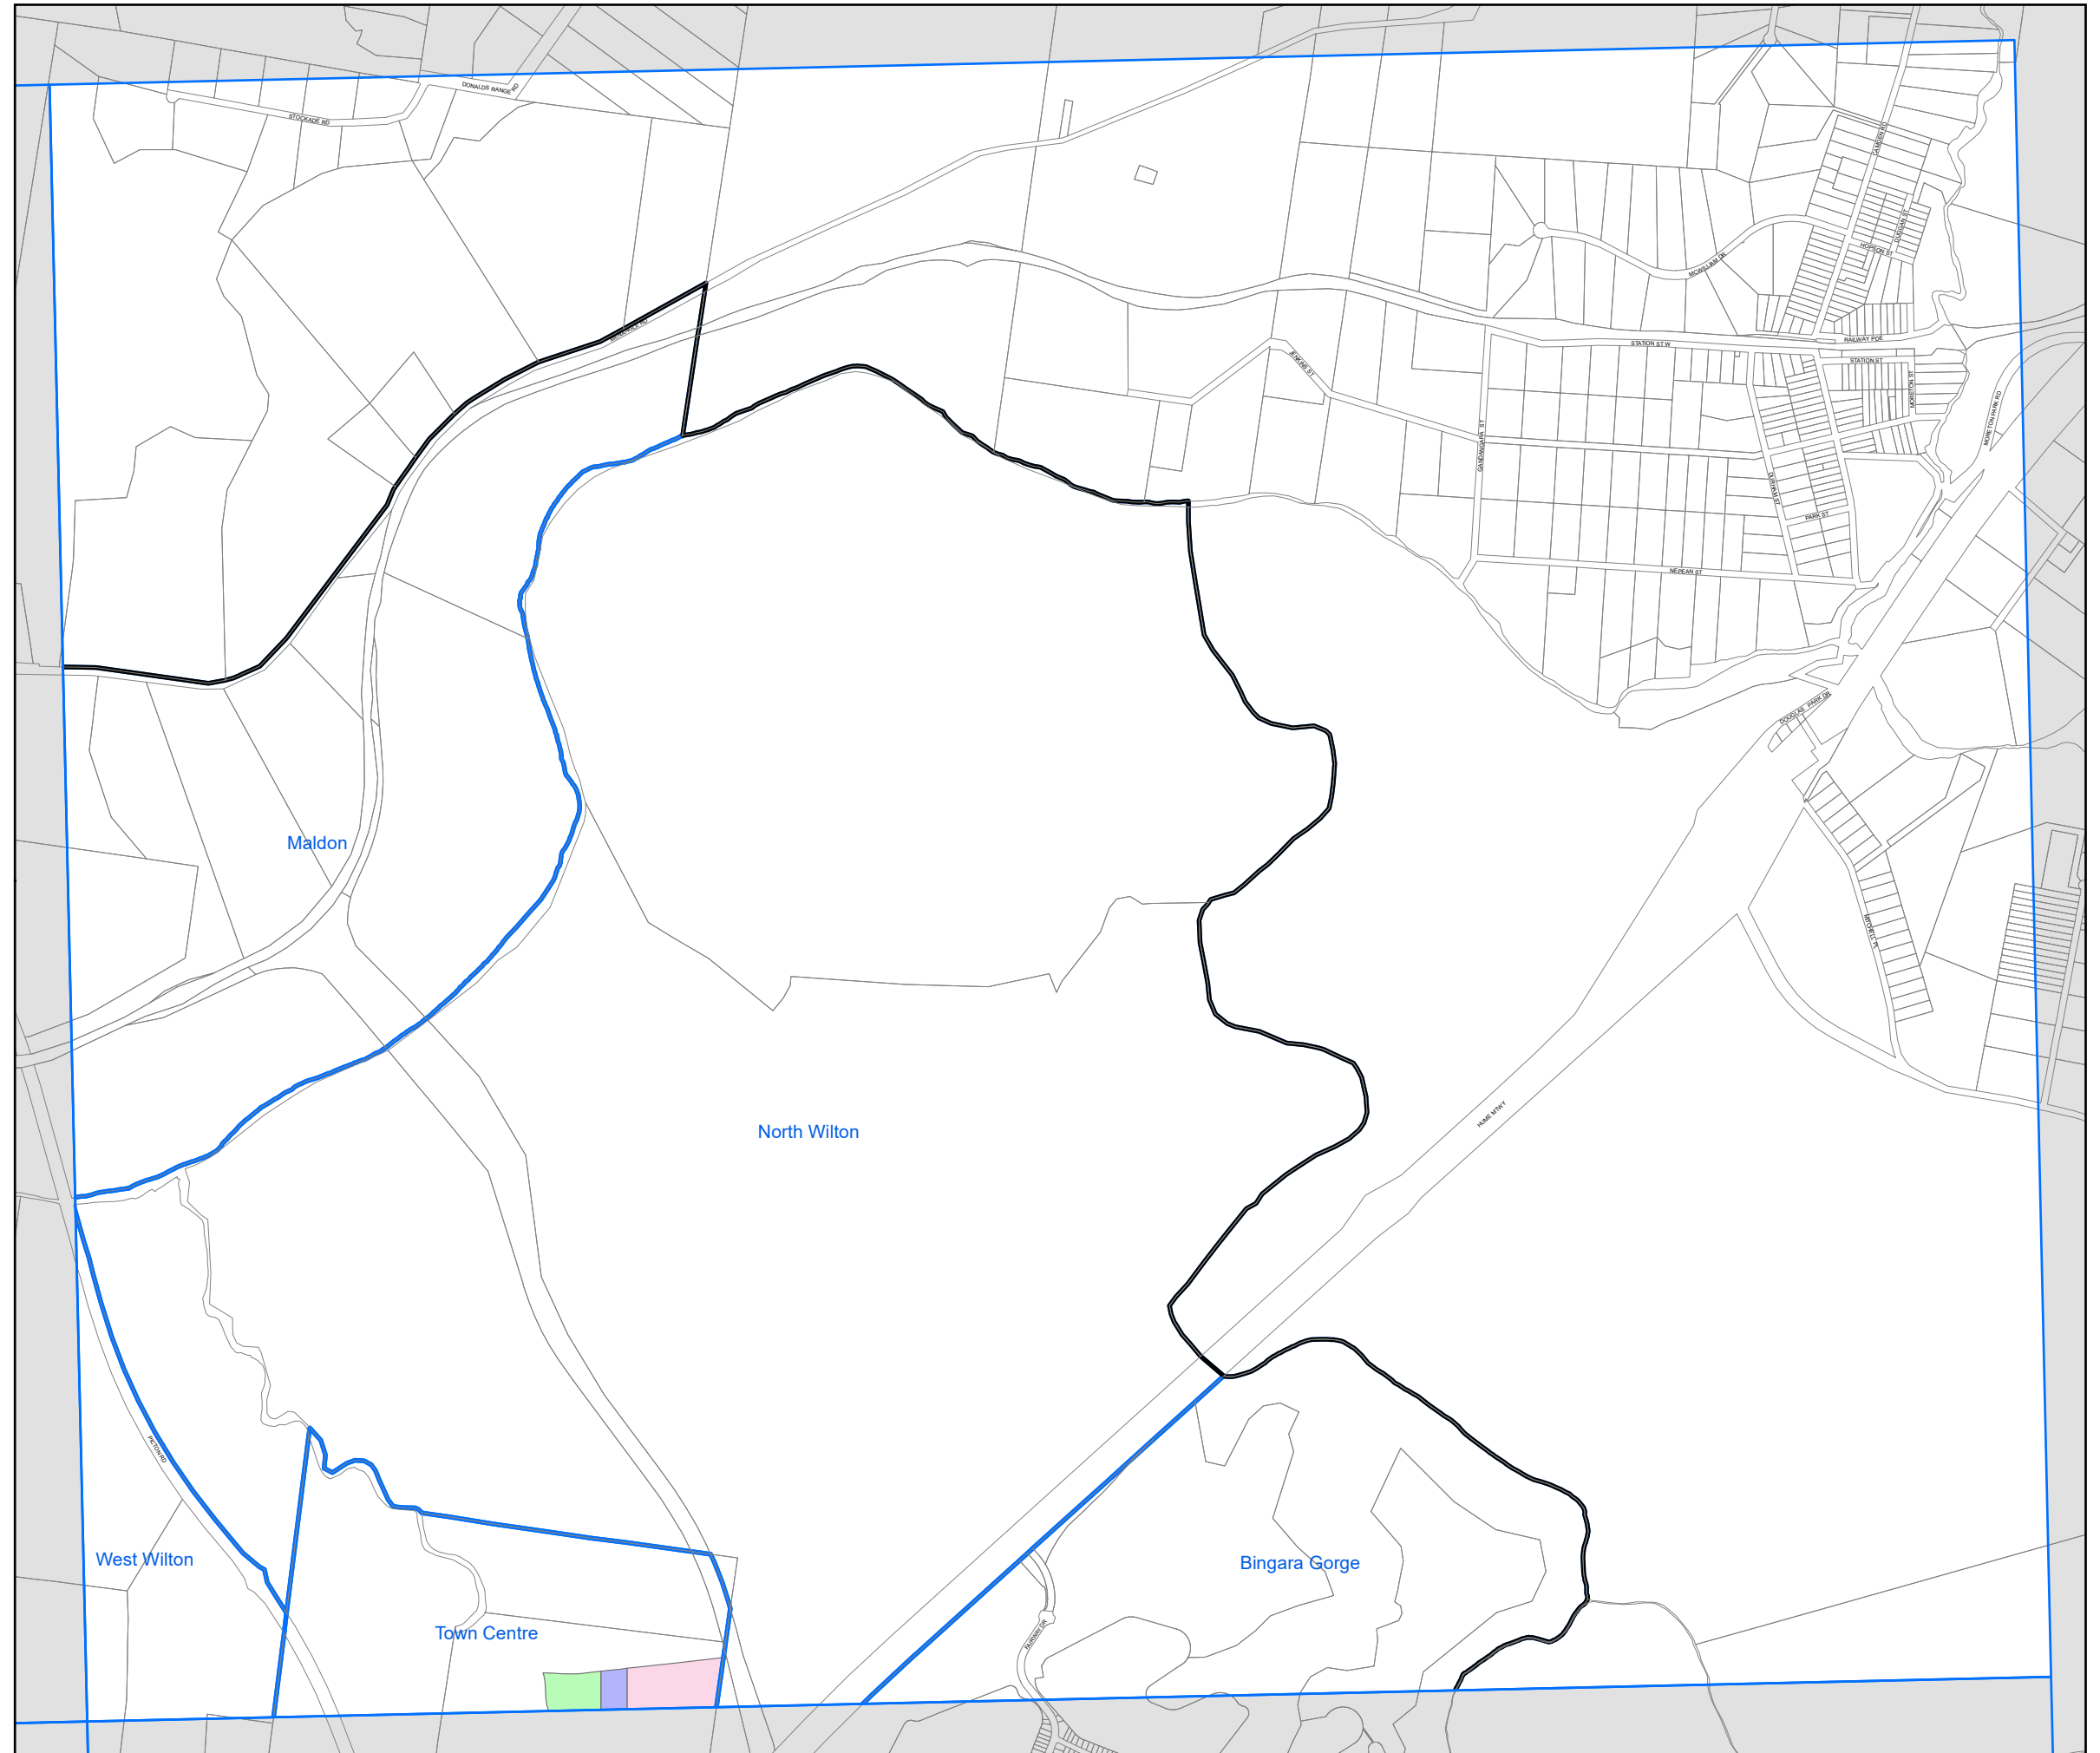

# State Environmental Planning Policy (Sydney Region Growth Centres) 2006

Wilton Growth Area  
Key Sites Map  
Sheet KYS\_003

### Key Sites

- Area A - Appendix 16 Clause 7.7(3)(a)
- Area B - Appendix 16 Clause 7.7(3)(b)
- Area C - Appendix 16 Clause 7.7(3)(c)

### Growth Area Boundaries

- Wilton Growth Area Boundary
- Wilton Growth Area Precinct Boundary

### Cadastre

- Cadastre 30/07/2021 © Spatial Services

0 0.1 0.2 0.3 0.4 0.5 km  
 Projection: GDA 1994 MGA Zone 56    Scale: 1:20,000 @ A3