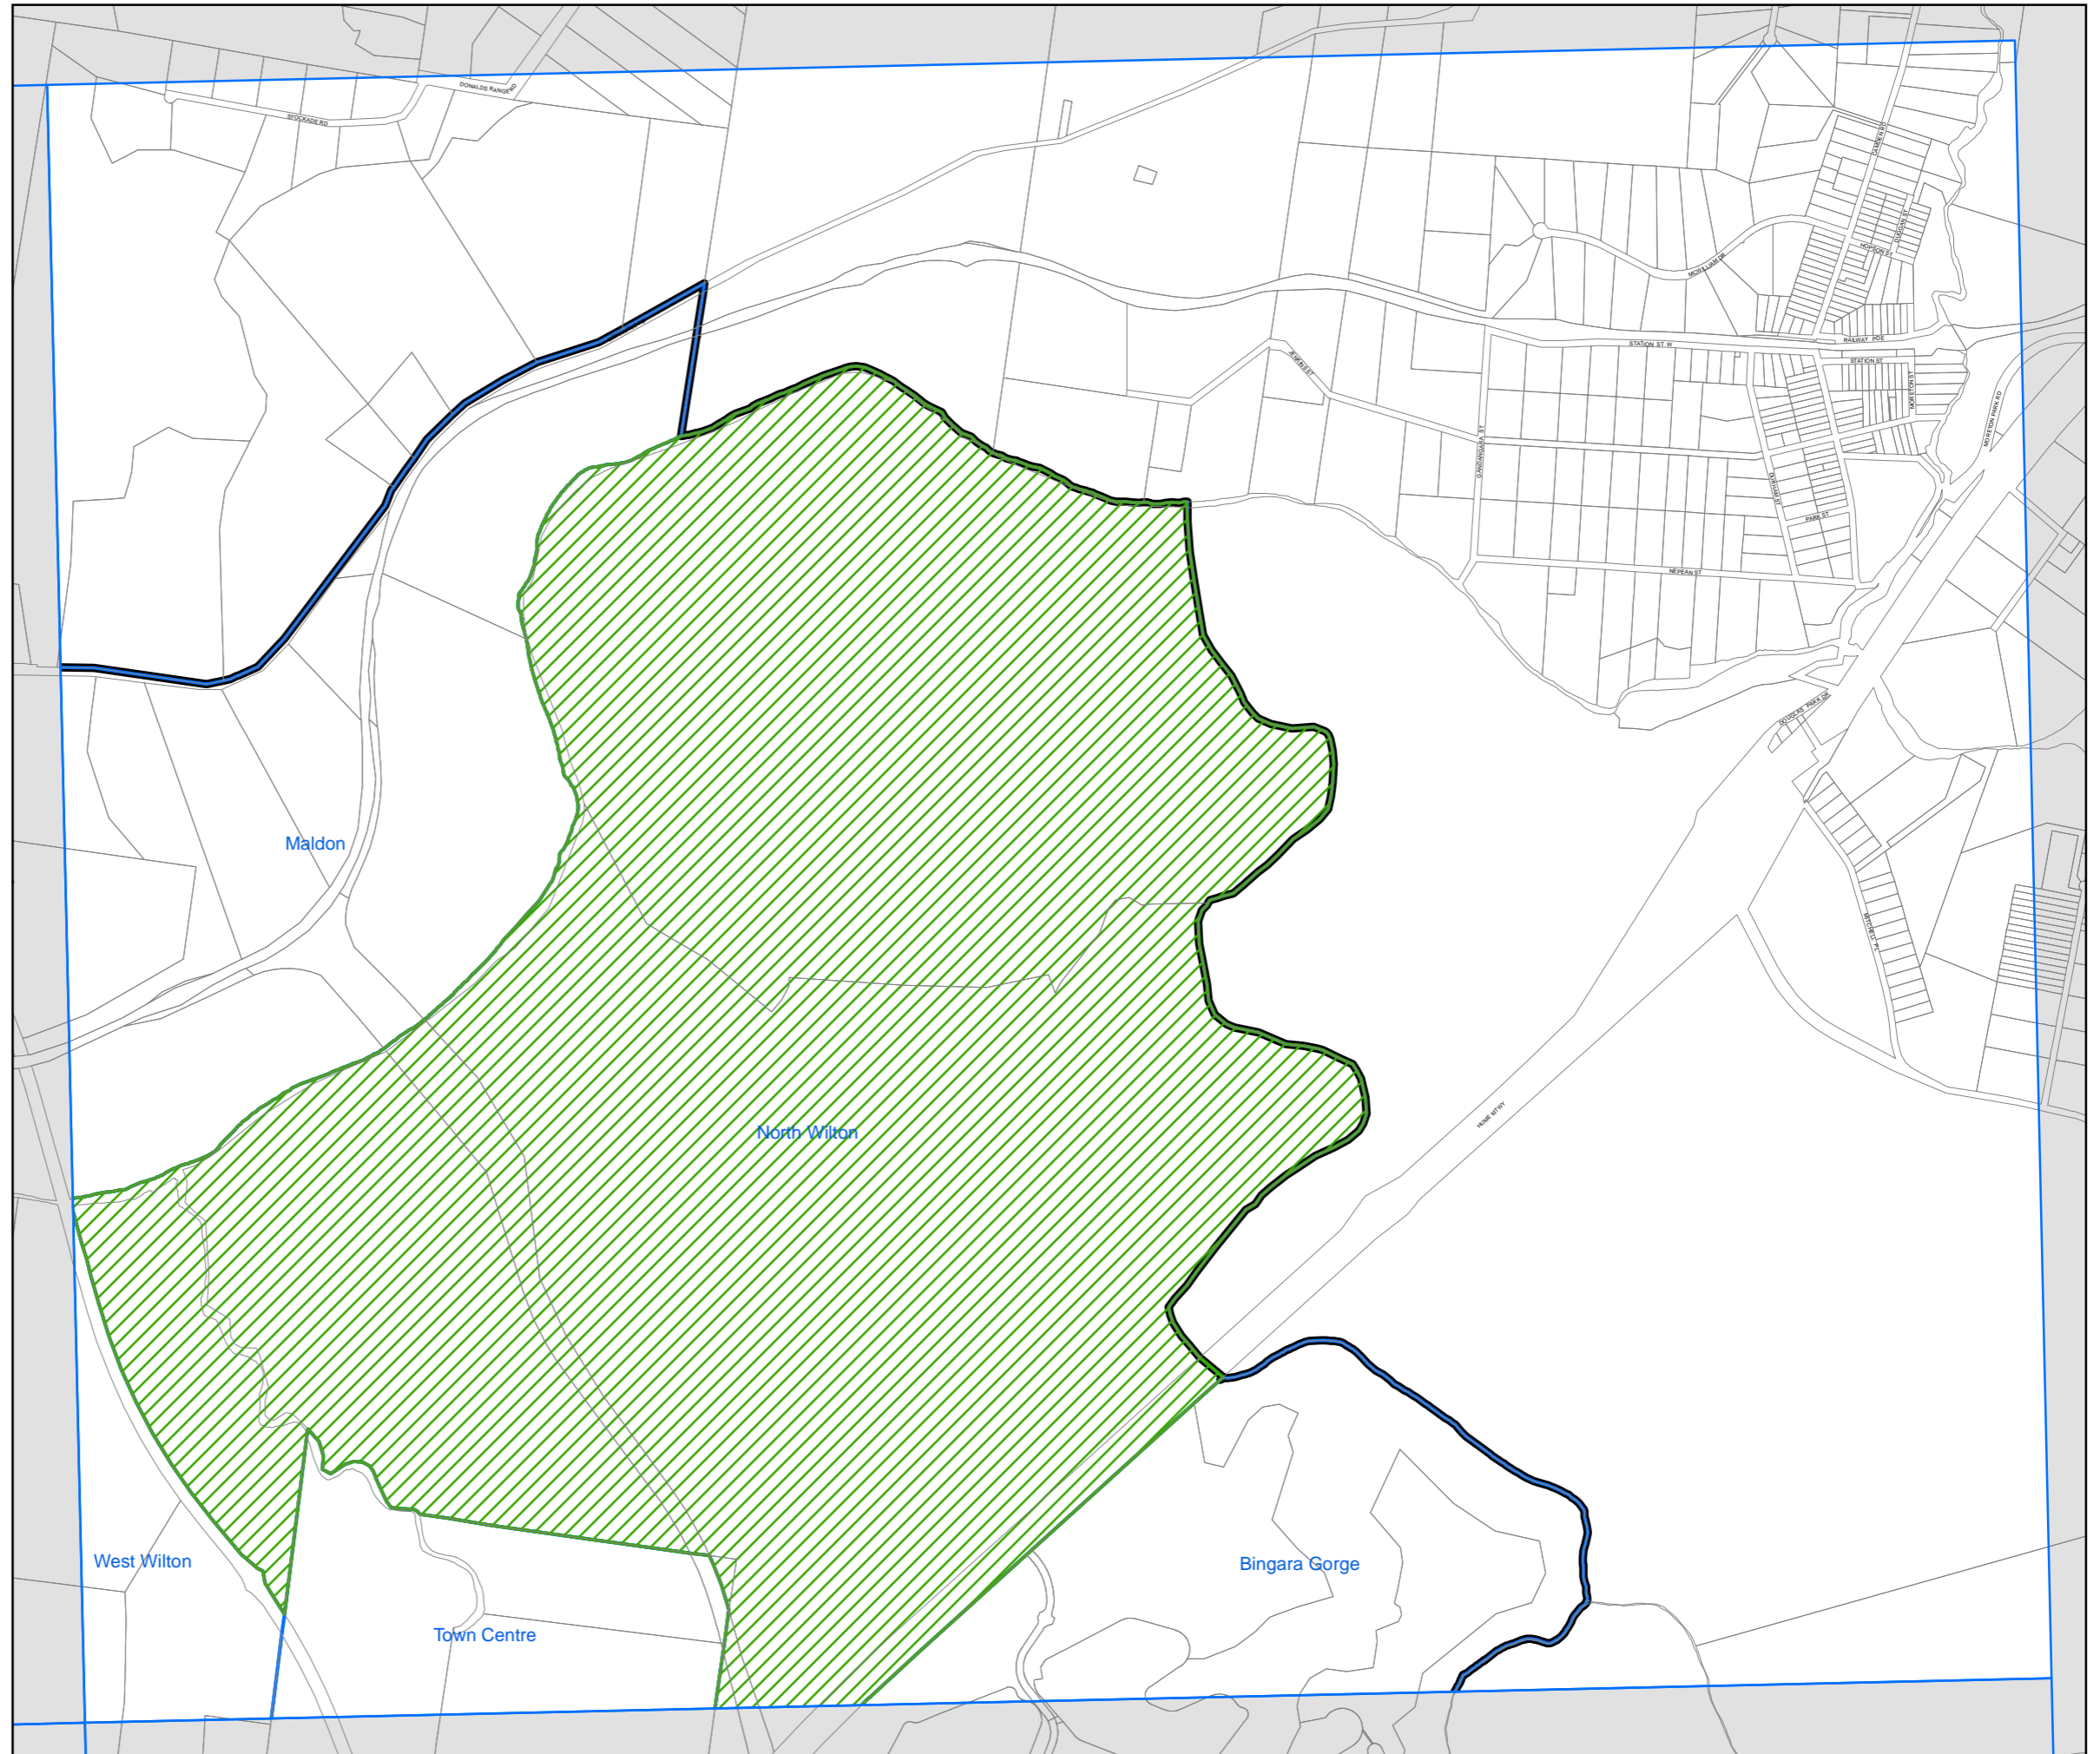

State Environmental Planning Policy (Sydney Region Growth Centres) 2006

Wilton Growth Area
Land Application Map
Sheet LAP_003

-  Land to which North Wilton Precinct Plan applies (Appendix 15, Clause 1.3)
-  Land to which South East Wilton Precinct Plan applies (Appendix 14, Clause 1.3)

Growth Area Boundaries

-  Wilton Growth Area Boundary
-  Wilton Growth Area Precinct Boundary

Cadastre

-  Cadastre 23/04/2018 © Spatial Services

 Projection: GDA 1994 MGA Zone 56 Scale: 1:20,000 @ A3