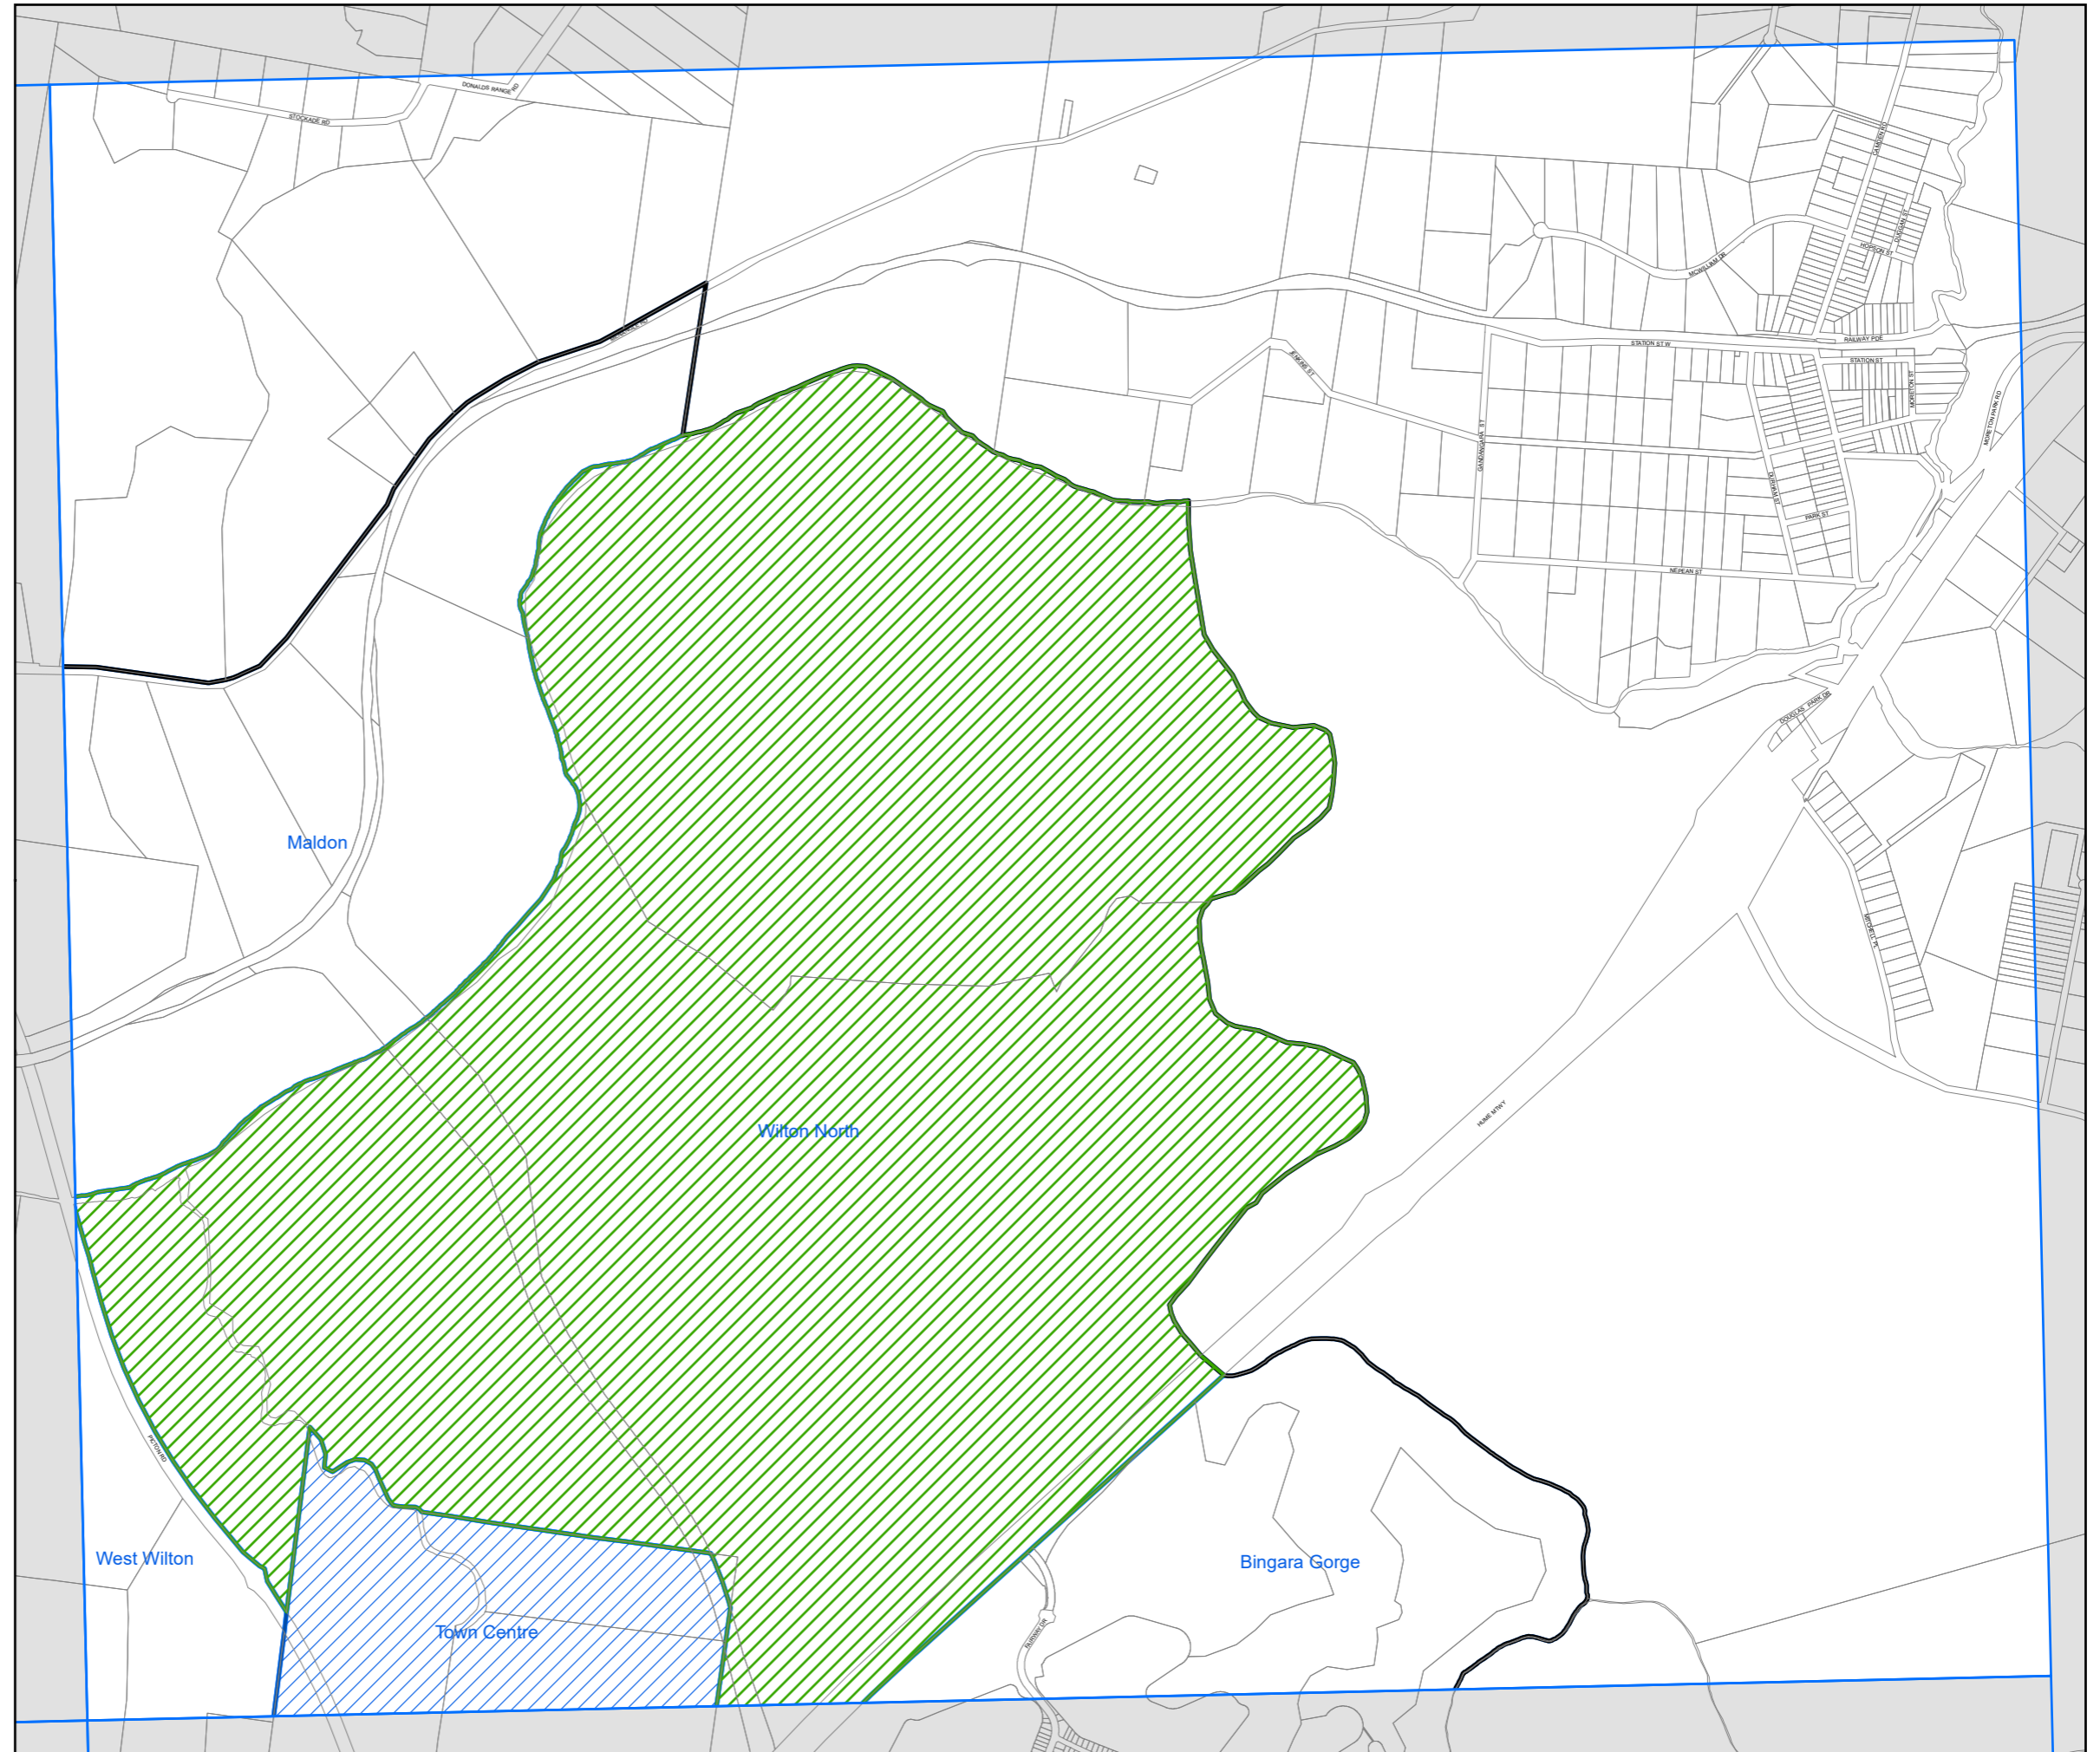

State Environmental Planning Policy (Sydney Region Growth Centres) 2006

Wilton Growth Area
Land Application Map
Sheet LAP_003

- Land to which Wilton Town Centre Precinct Plan applies (Appendix 16, Clause 1.3)
- Land to which North Wilton Precinct Plan applies (Appendix 15, Clause 1.3)
- Land to which South East Wilton Precinct Plan applies (Appendix 14, Clause 1.3)

Growth Area Boundaries

- Wilton Growth Area Boundary
- Wilton Growth Area Precinct Boundary

Cadastre

- Cadastre 30/07/2021 © Spatial Services

N
 0 0.1 0.2 0.3 0.4 0.5 km
 Projection: GDA 1994 MGA Zone 56 Scale: 1:20,000 @ A3