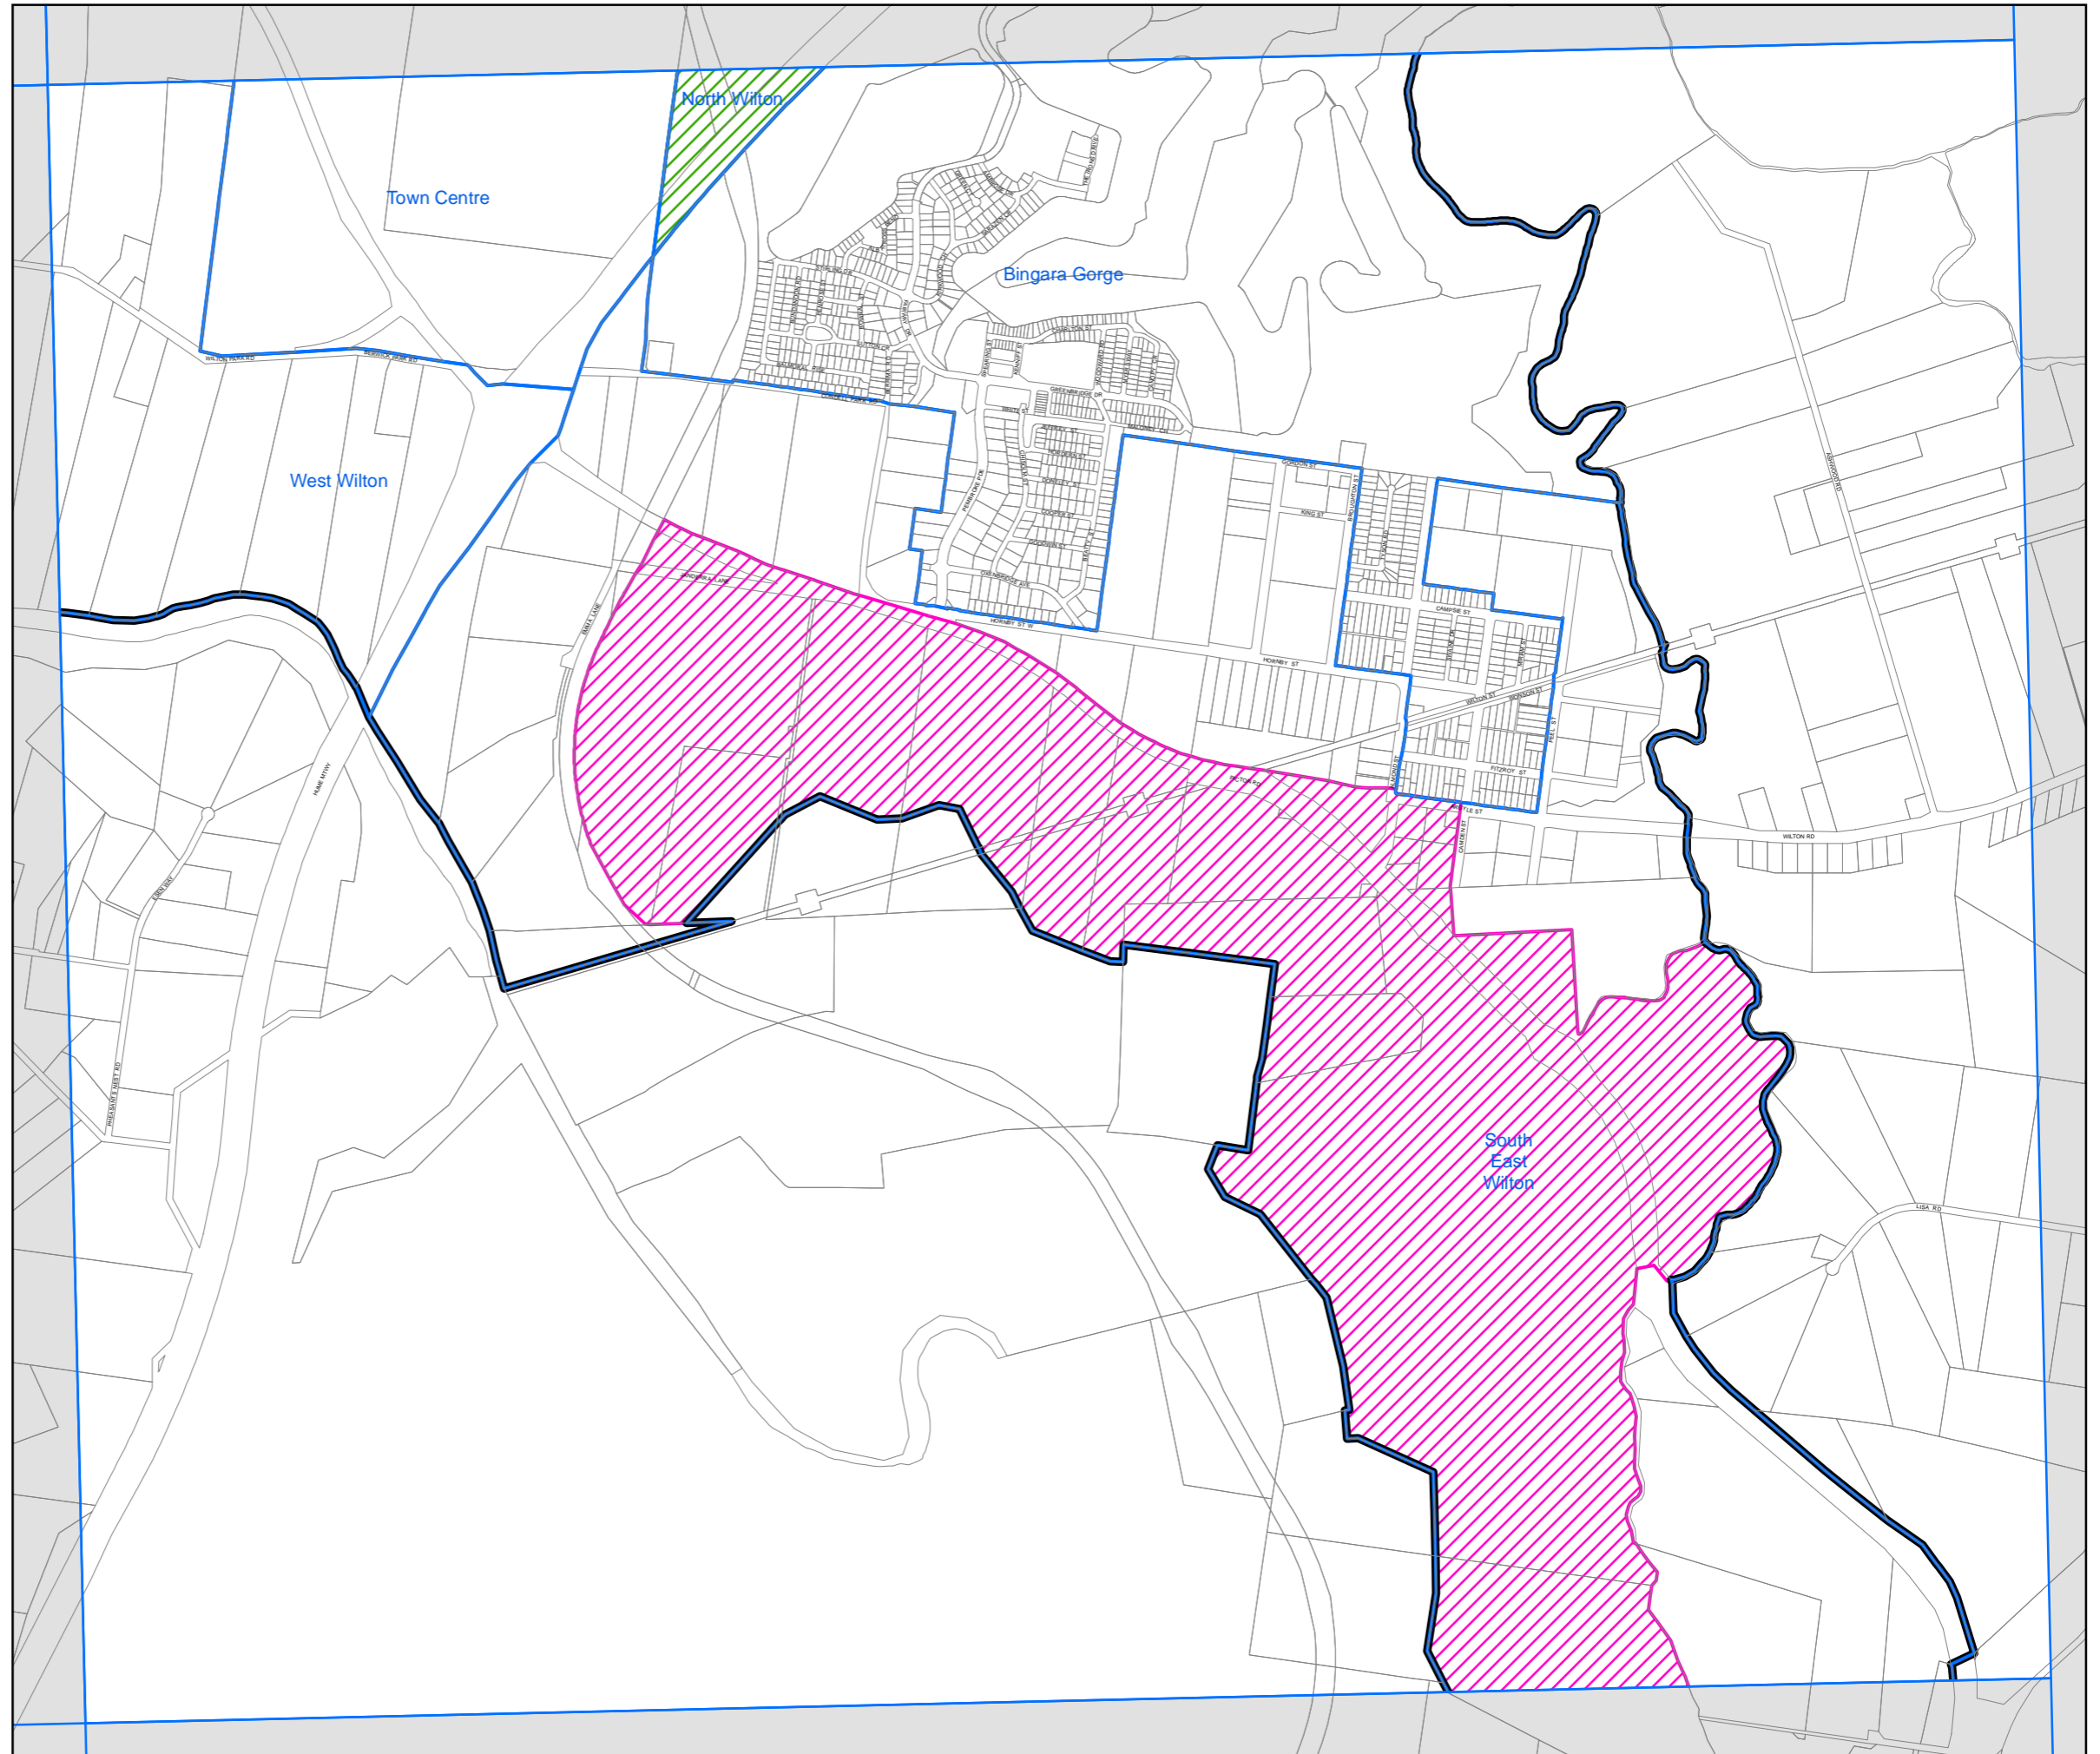

State Environmental Planning Policy (Sydney Region Growth Centres) 2006

Wilton Growth Area
Land Application Map
Sheet LAP_004

-  Land to which North Wilton Precinct Plan applies (Appendix 15, Clause 1.3)
-  Land to which South East Wilton Precinct Plan applies (Appendix 14, Clause 1.3)

Growth Area Boundaries

-  Wilton Growth Area Boundary
-  Wilton Growth Area Precinct Boundary

Cadastre

-  Cadastre 23/04/2018 © Spatial Services

0 0.1 0.2 0.3 0.4 0.5 km

Projection: GDA 1994 MGA Zone 56 Scale: 1:20,000 @ A3