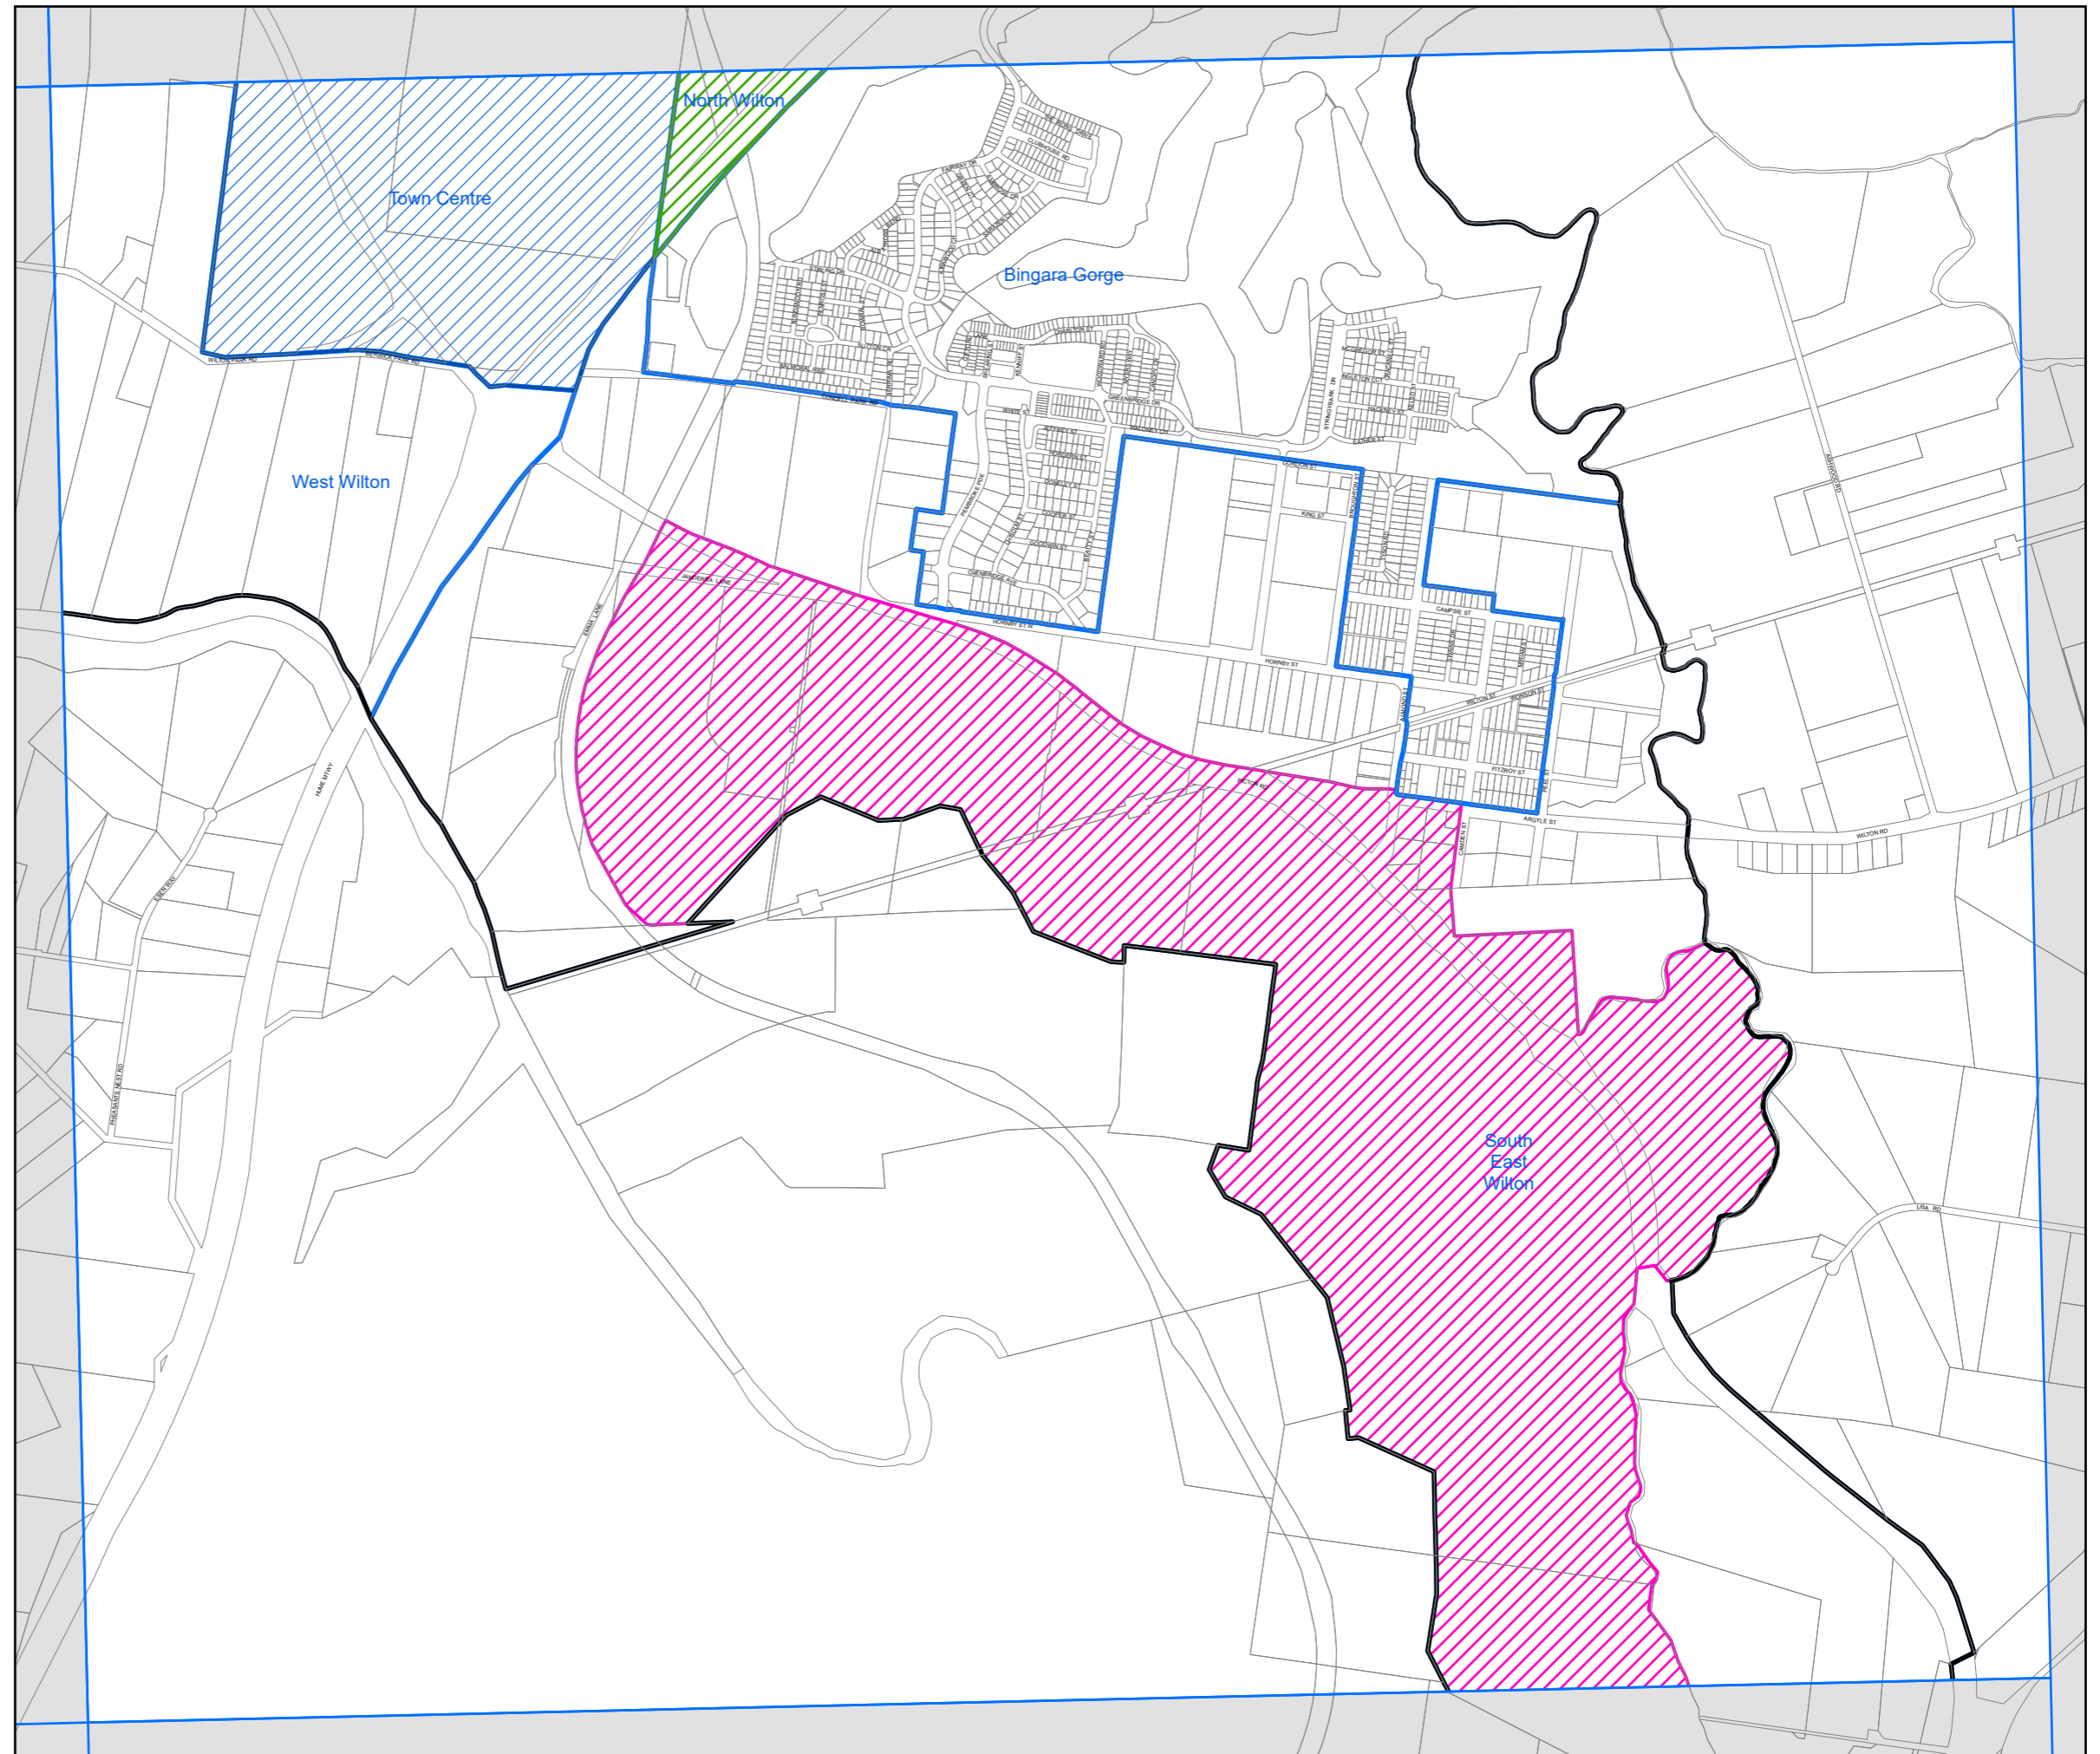

State Environmental Planning Policy (Sydney Region Growth Centres) 2006

Wilton Growth Area
Land Application Map
Sheet LAP_004

- Land to which Wilton Town Centre Precinct Plan applies (Appendix 16, Clause 1.3)
- Land to which North Wilton Precinct Plan applies (Appendix 15, Clause 1.3)
- Land to which South East Wilton Precinct Plan applies (Appendix 14, Clause 1.3)

Growth Area Boundaries

- Wilton Growth Area Boundary
- Wilton Growth Area Precinct Boundary

Cadastre

- Cadastre 30/07/2021 © Spatial Services

0 0.1 0.2 0.3 0.4 0.5 km

Projection: GDA 1994
MGA Zone 56 Scale: 1:20,000 @ A3