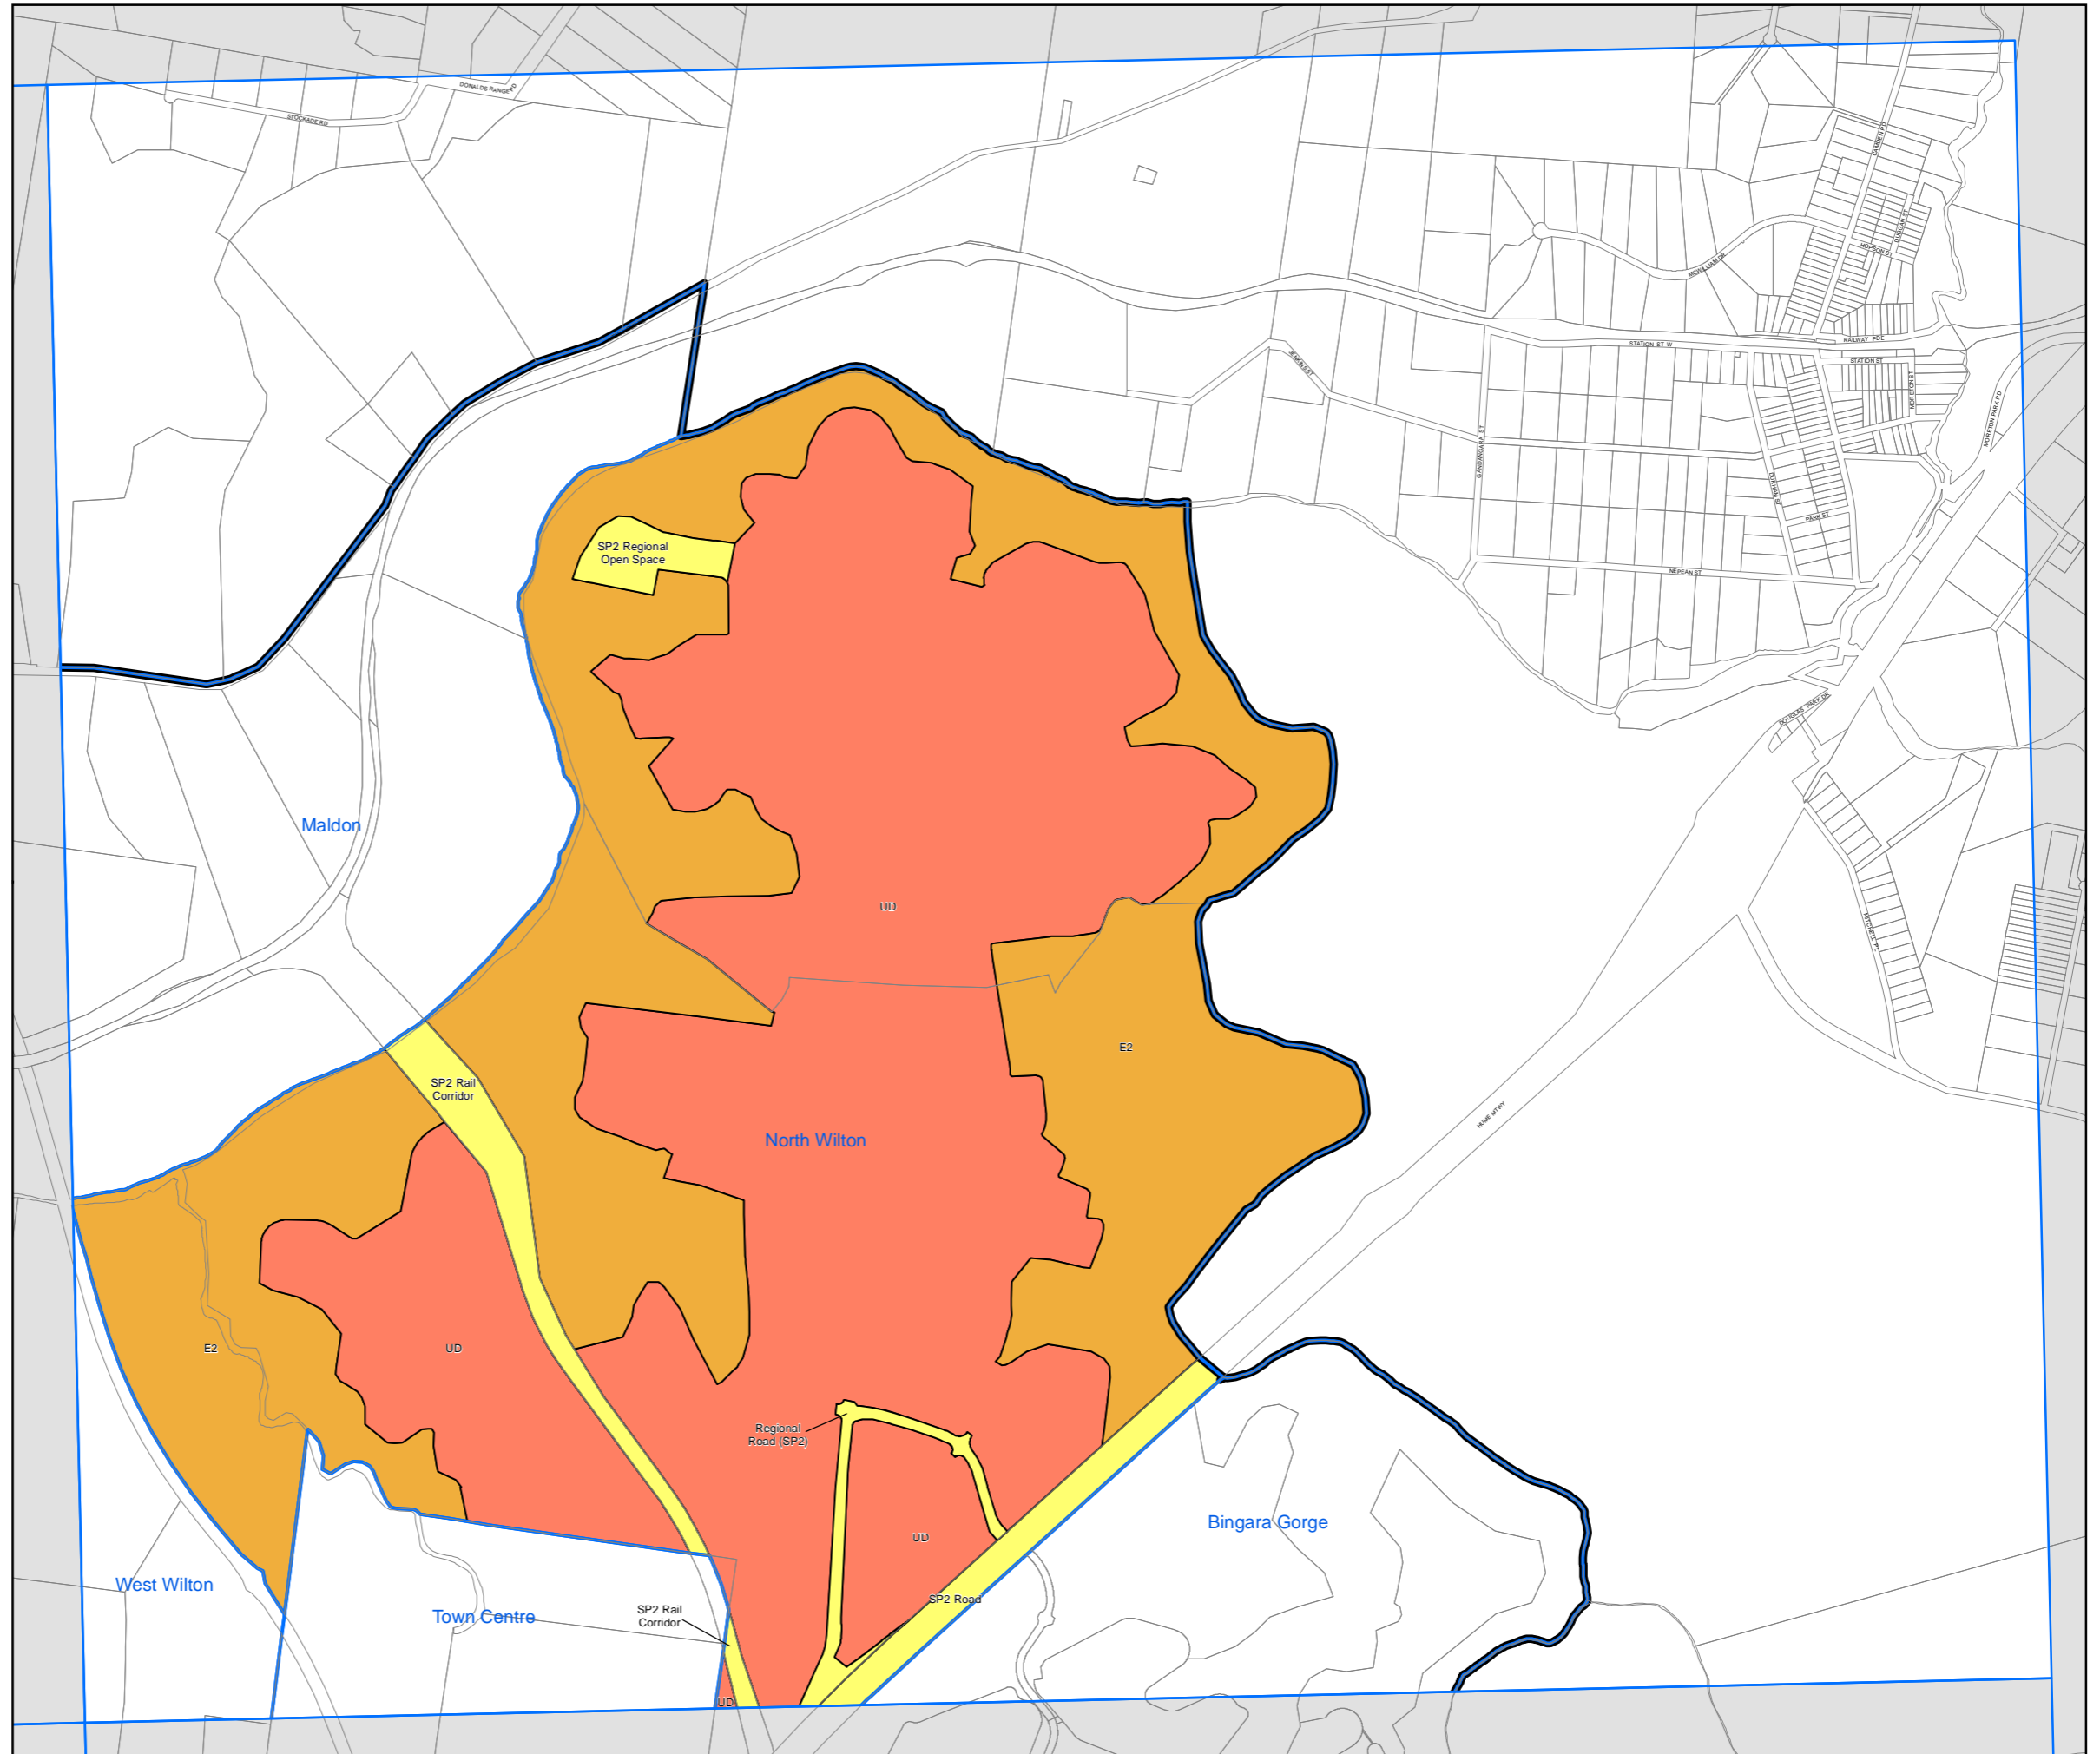

State Environmental Planning Policy (Sydney Region Growth Centres) 2006

Wilton Growth Area
Land Zoning Map
Sheet LZN_003

Zone

- E2 Environmental Conservation
- SP2 Infrastructure
- UD Urban Development

Growth Area Boundaries

- Wilton Growth Area Boundary
- Wilton Growth Area Precinct Boundary

Cadastre

- Cadastre 23/04/2018 © Spatial Services

Projection: GDA 1994
MGA Zone 56
Scale: 1:20,000 @ A3