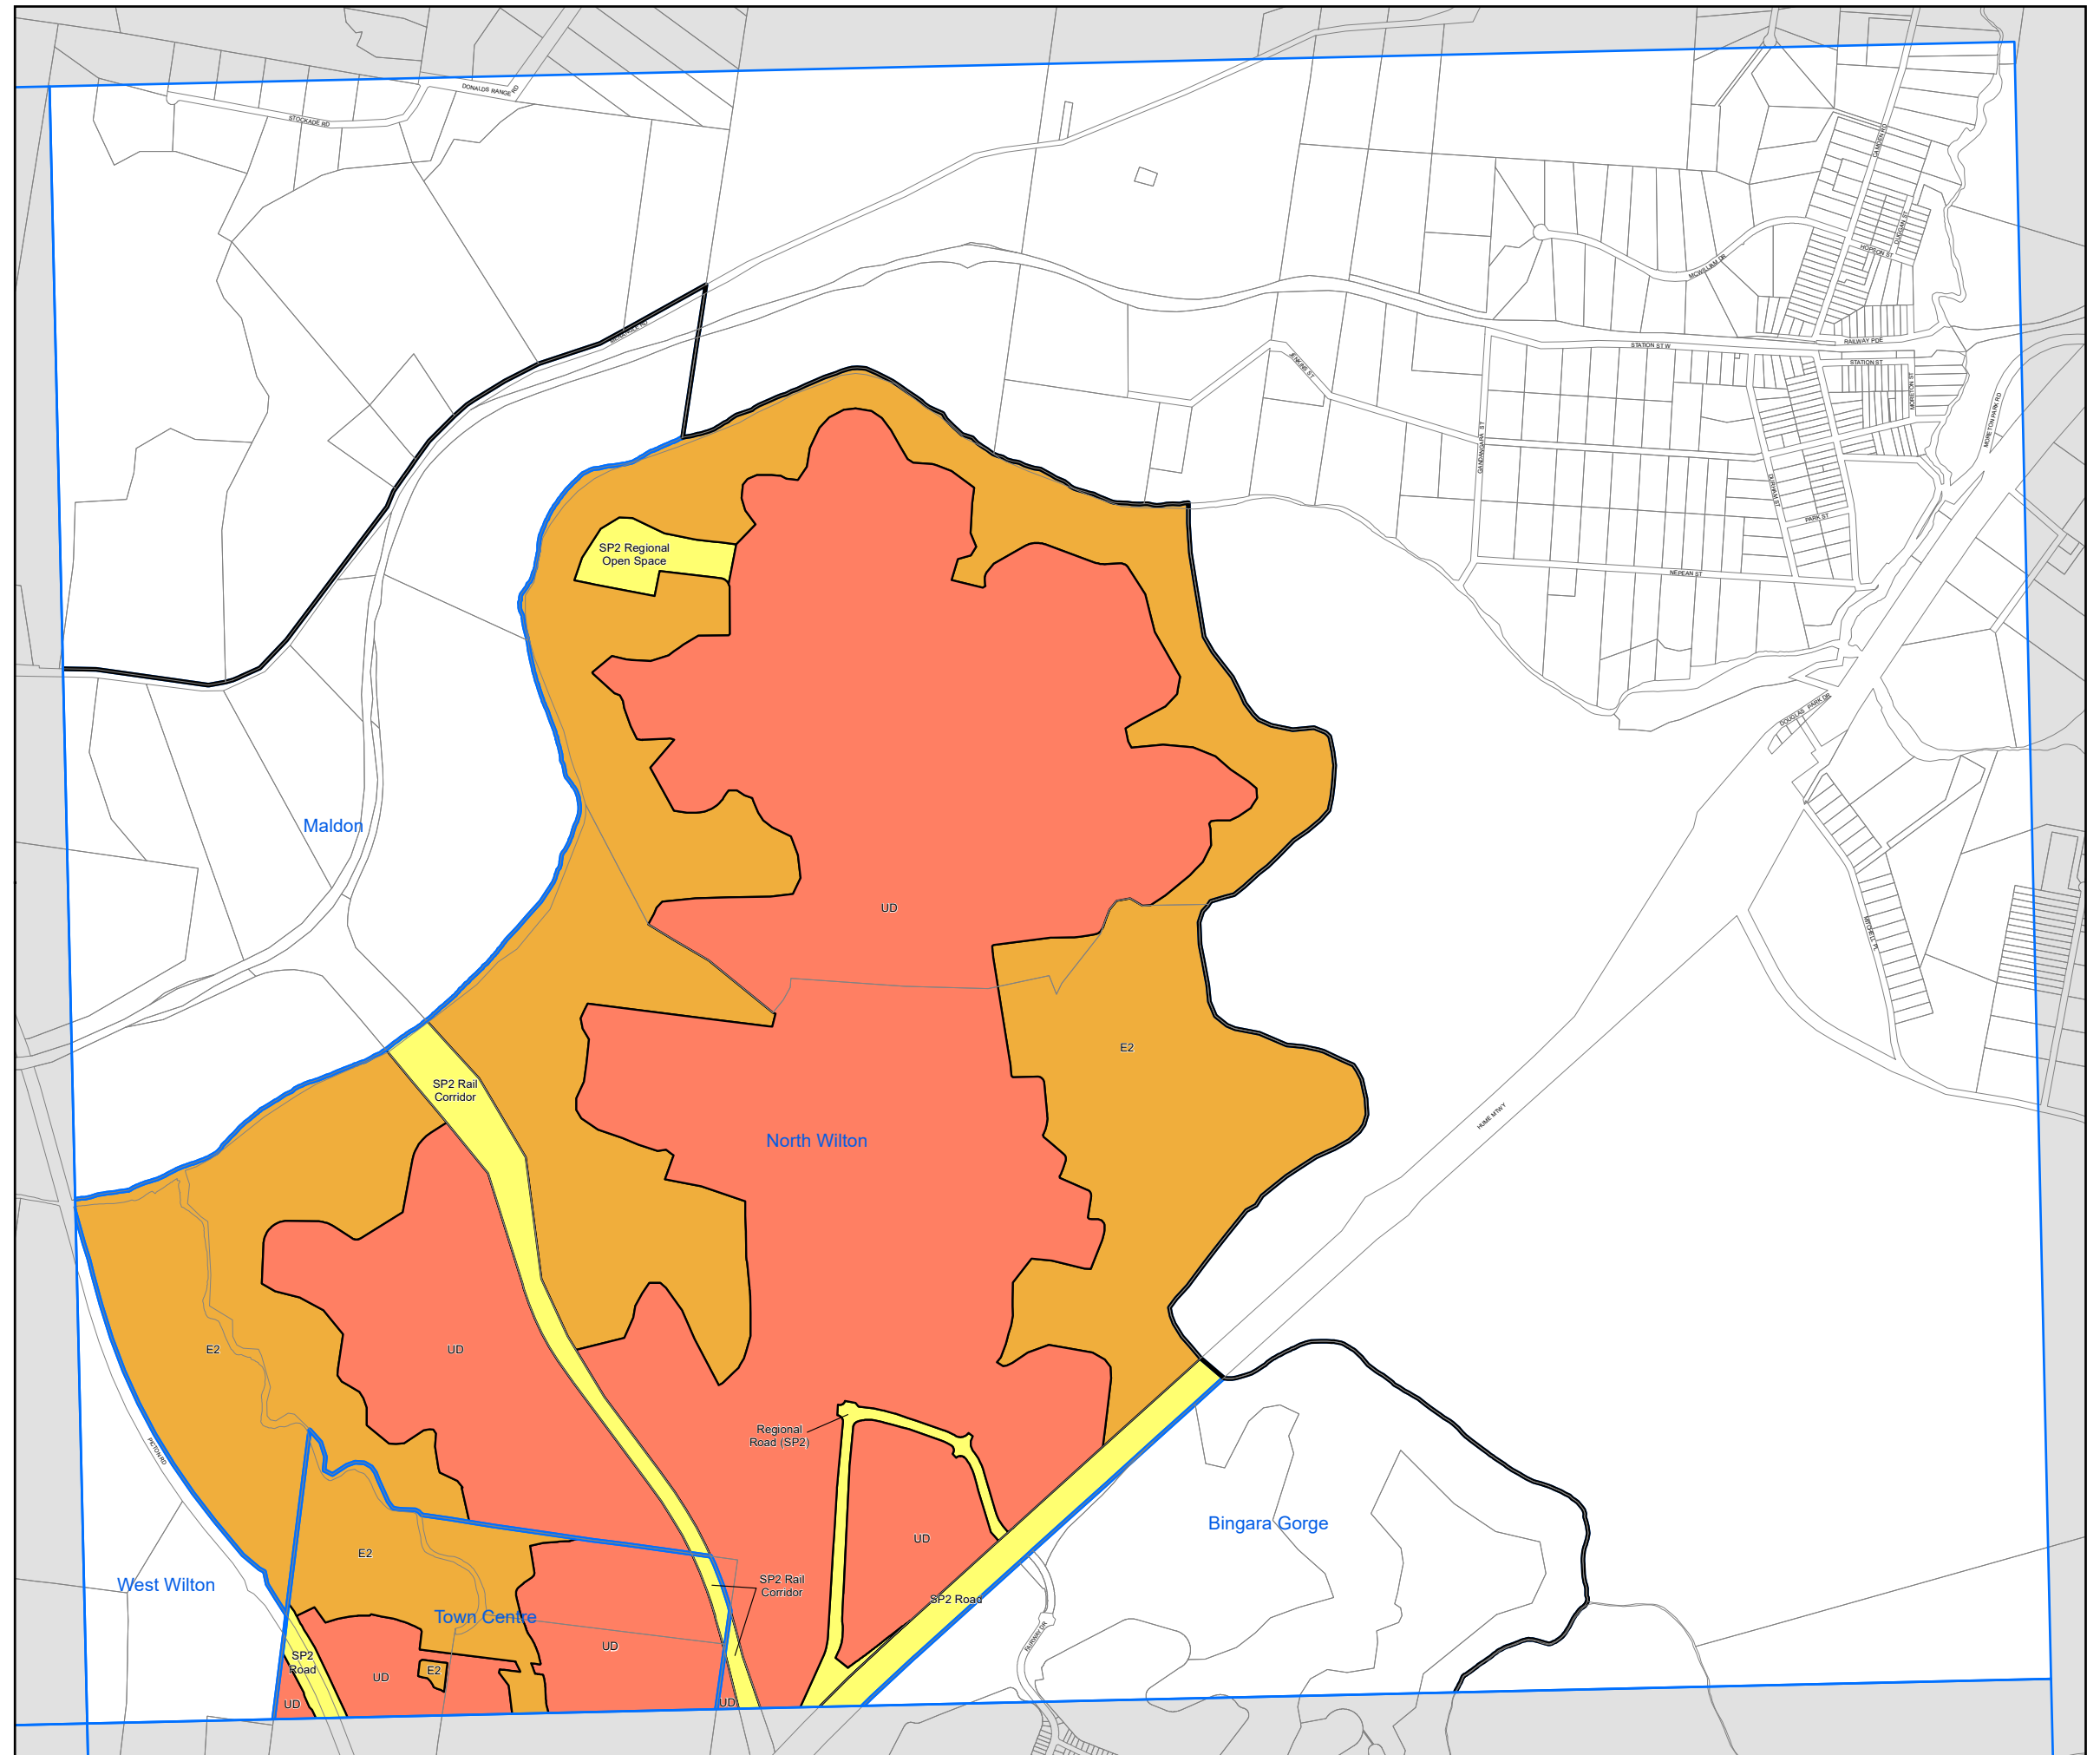

State Environmental Planning Policy (Sydney Region Growth Centres) 2006

Wilton Growth Area
Land Zoning Map
Sheet LZN_003

Zone

- E2 Environmental Conservation
- SP2 Infrastructure
- UD Urban Development

Growth Area Boundaries

- Wilton Growth Area Boundary
- Wilton Growth Area Precinct Boundary

Cadastre

- Cadastre 30/07/2021 © Spatial Services

0 0.1 0.2 0.3 0.4 0.5 km

Projection: GDA 1994 MGA Zone 56 Scale: 1:20,000 @ A3