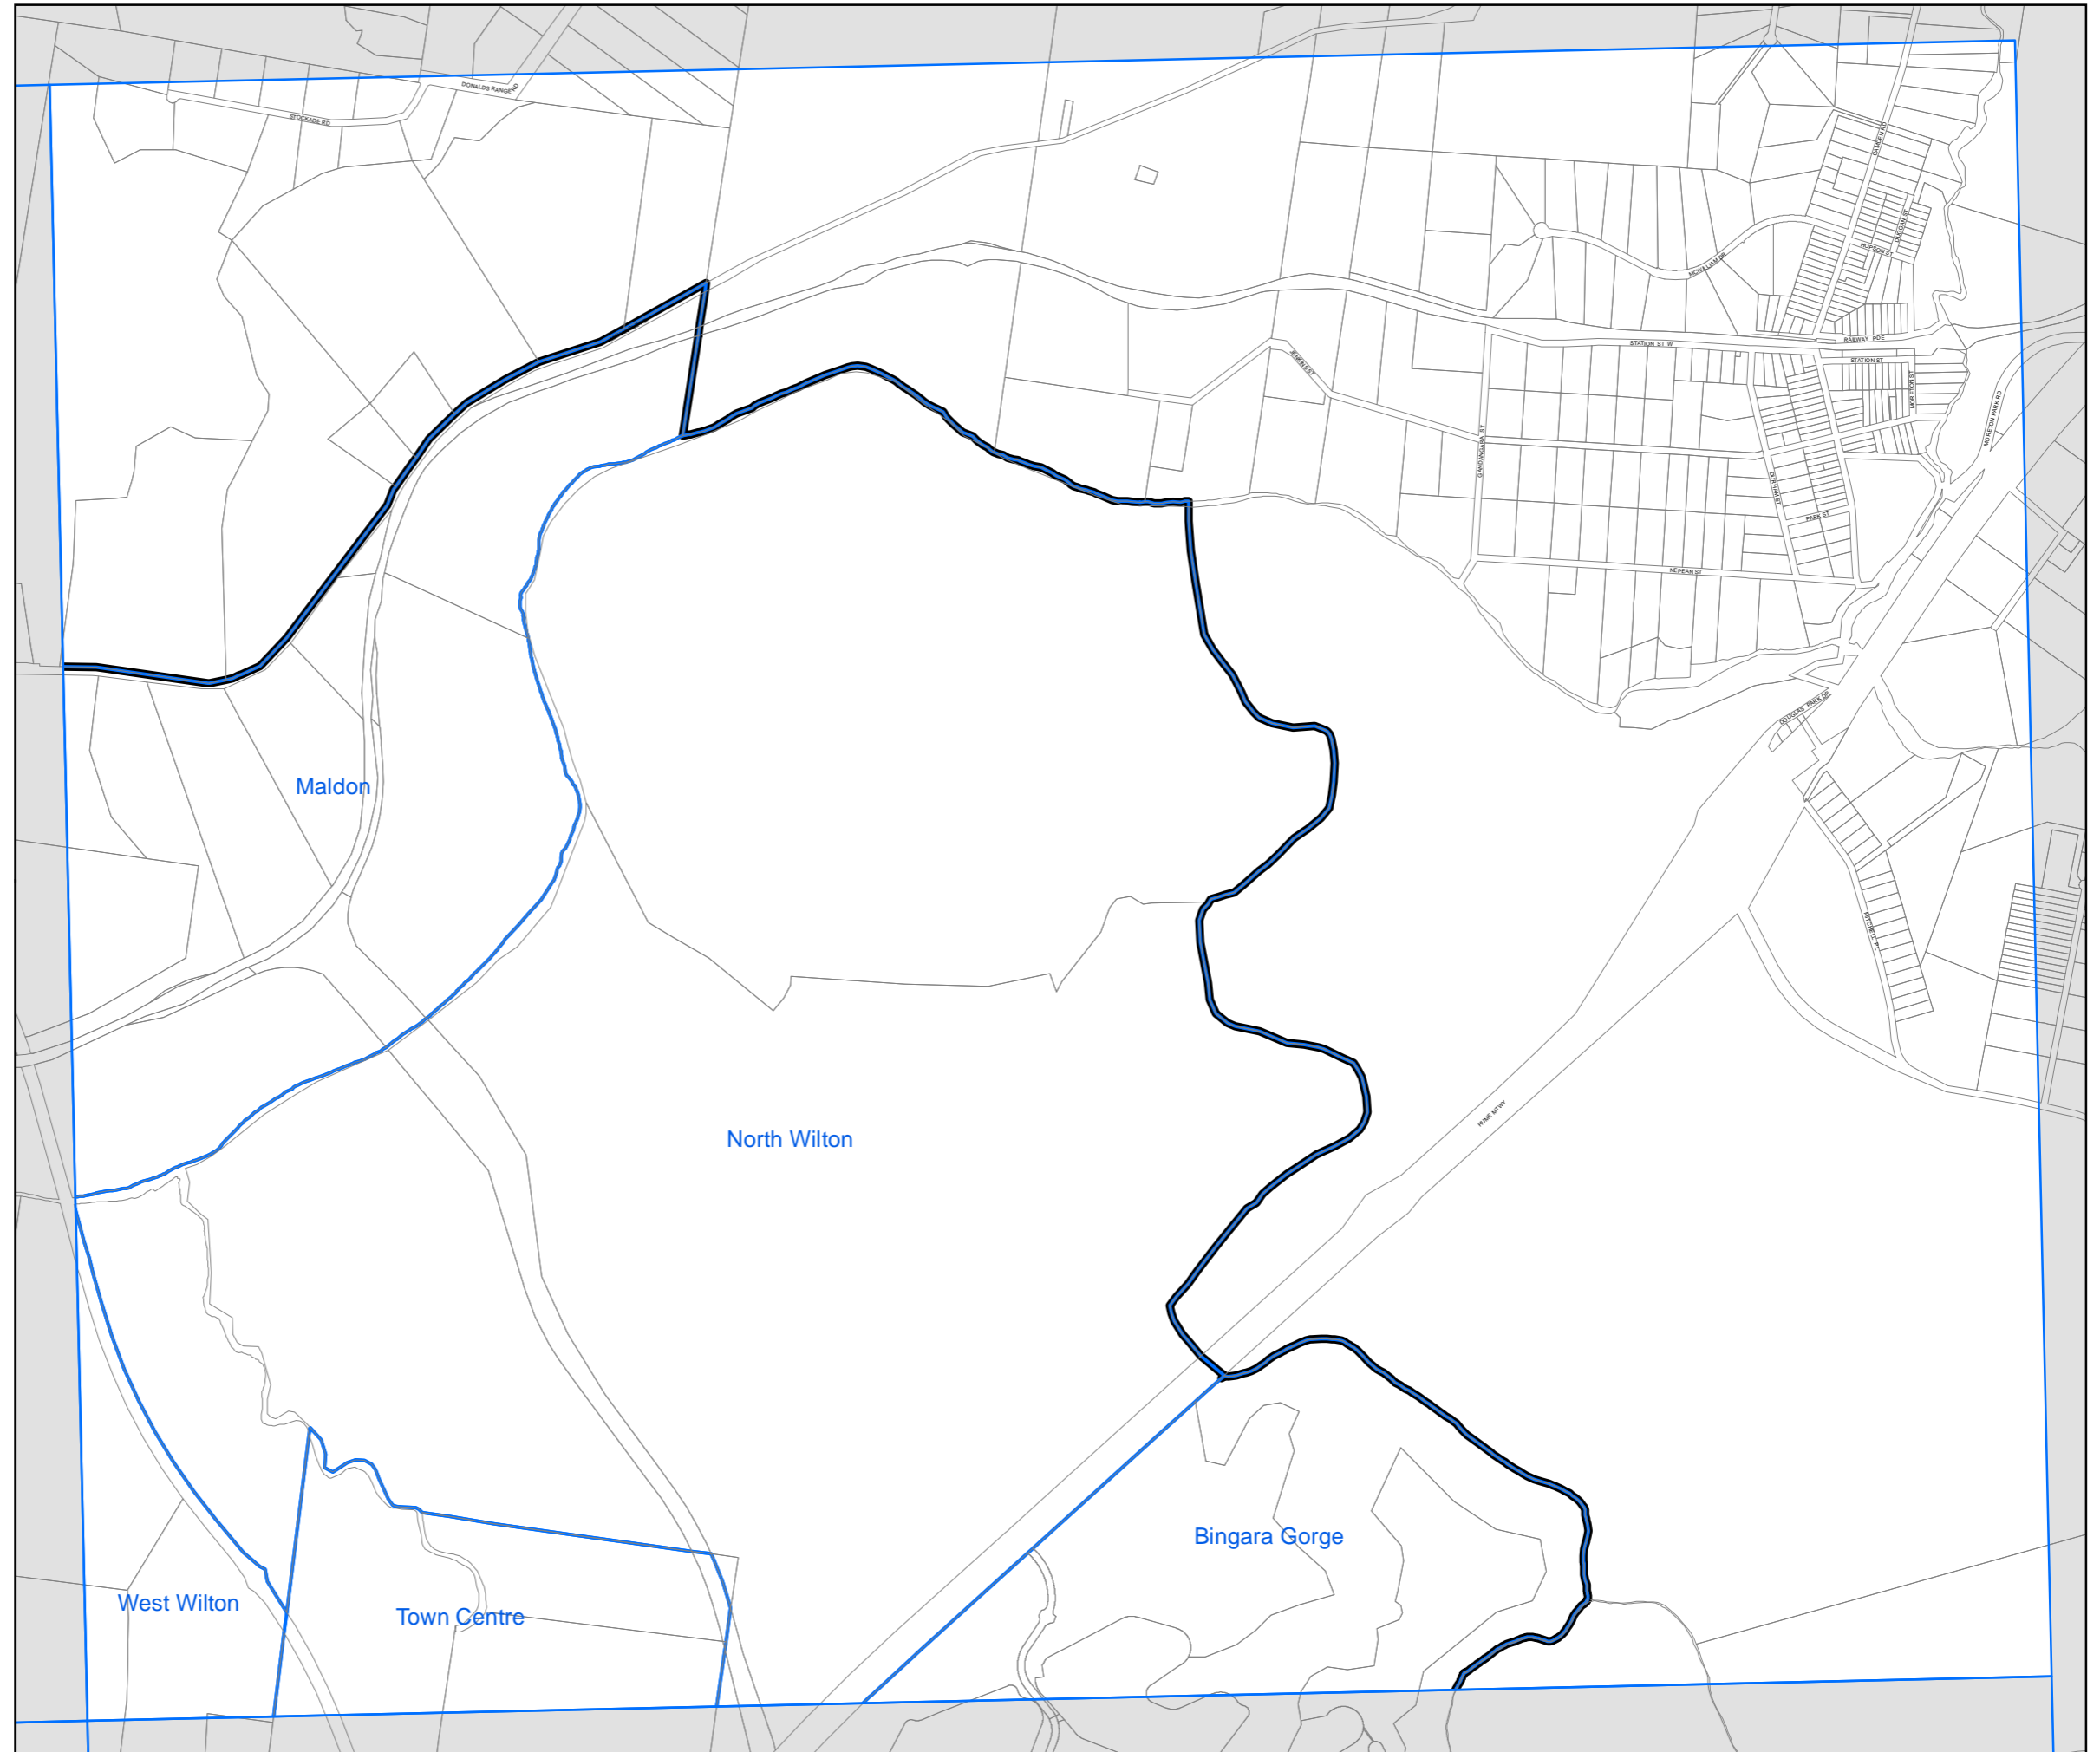

**State Environmental Planning
Policy (Sydney Region Growth
Centres) 2006**

Wilton Growth Area
Precinct Boundary Map
Sheet PCB_003

Growth Area Boundaries

-  Wilton Growth Area Boundary
-  Wilton Growth Area Precinct Boundary

Cadastre

-  Cadastre 23/04/2018 © Spatial Services

 Projection: GDA 1994 MGA Zone 56 Scale: 1:20,000 @ A3