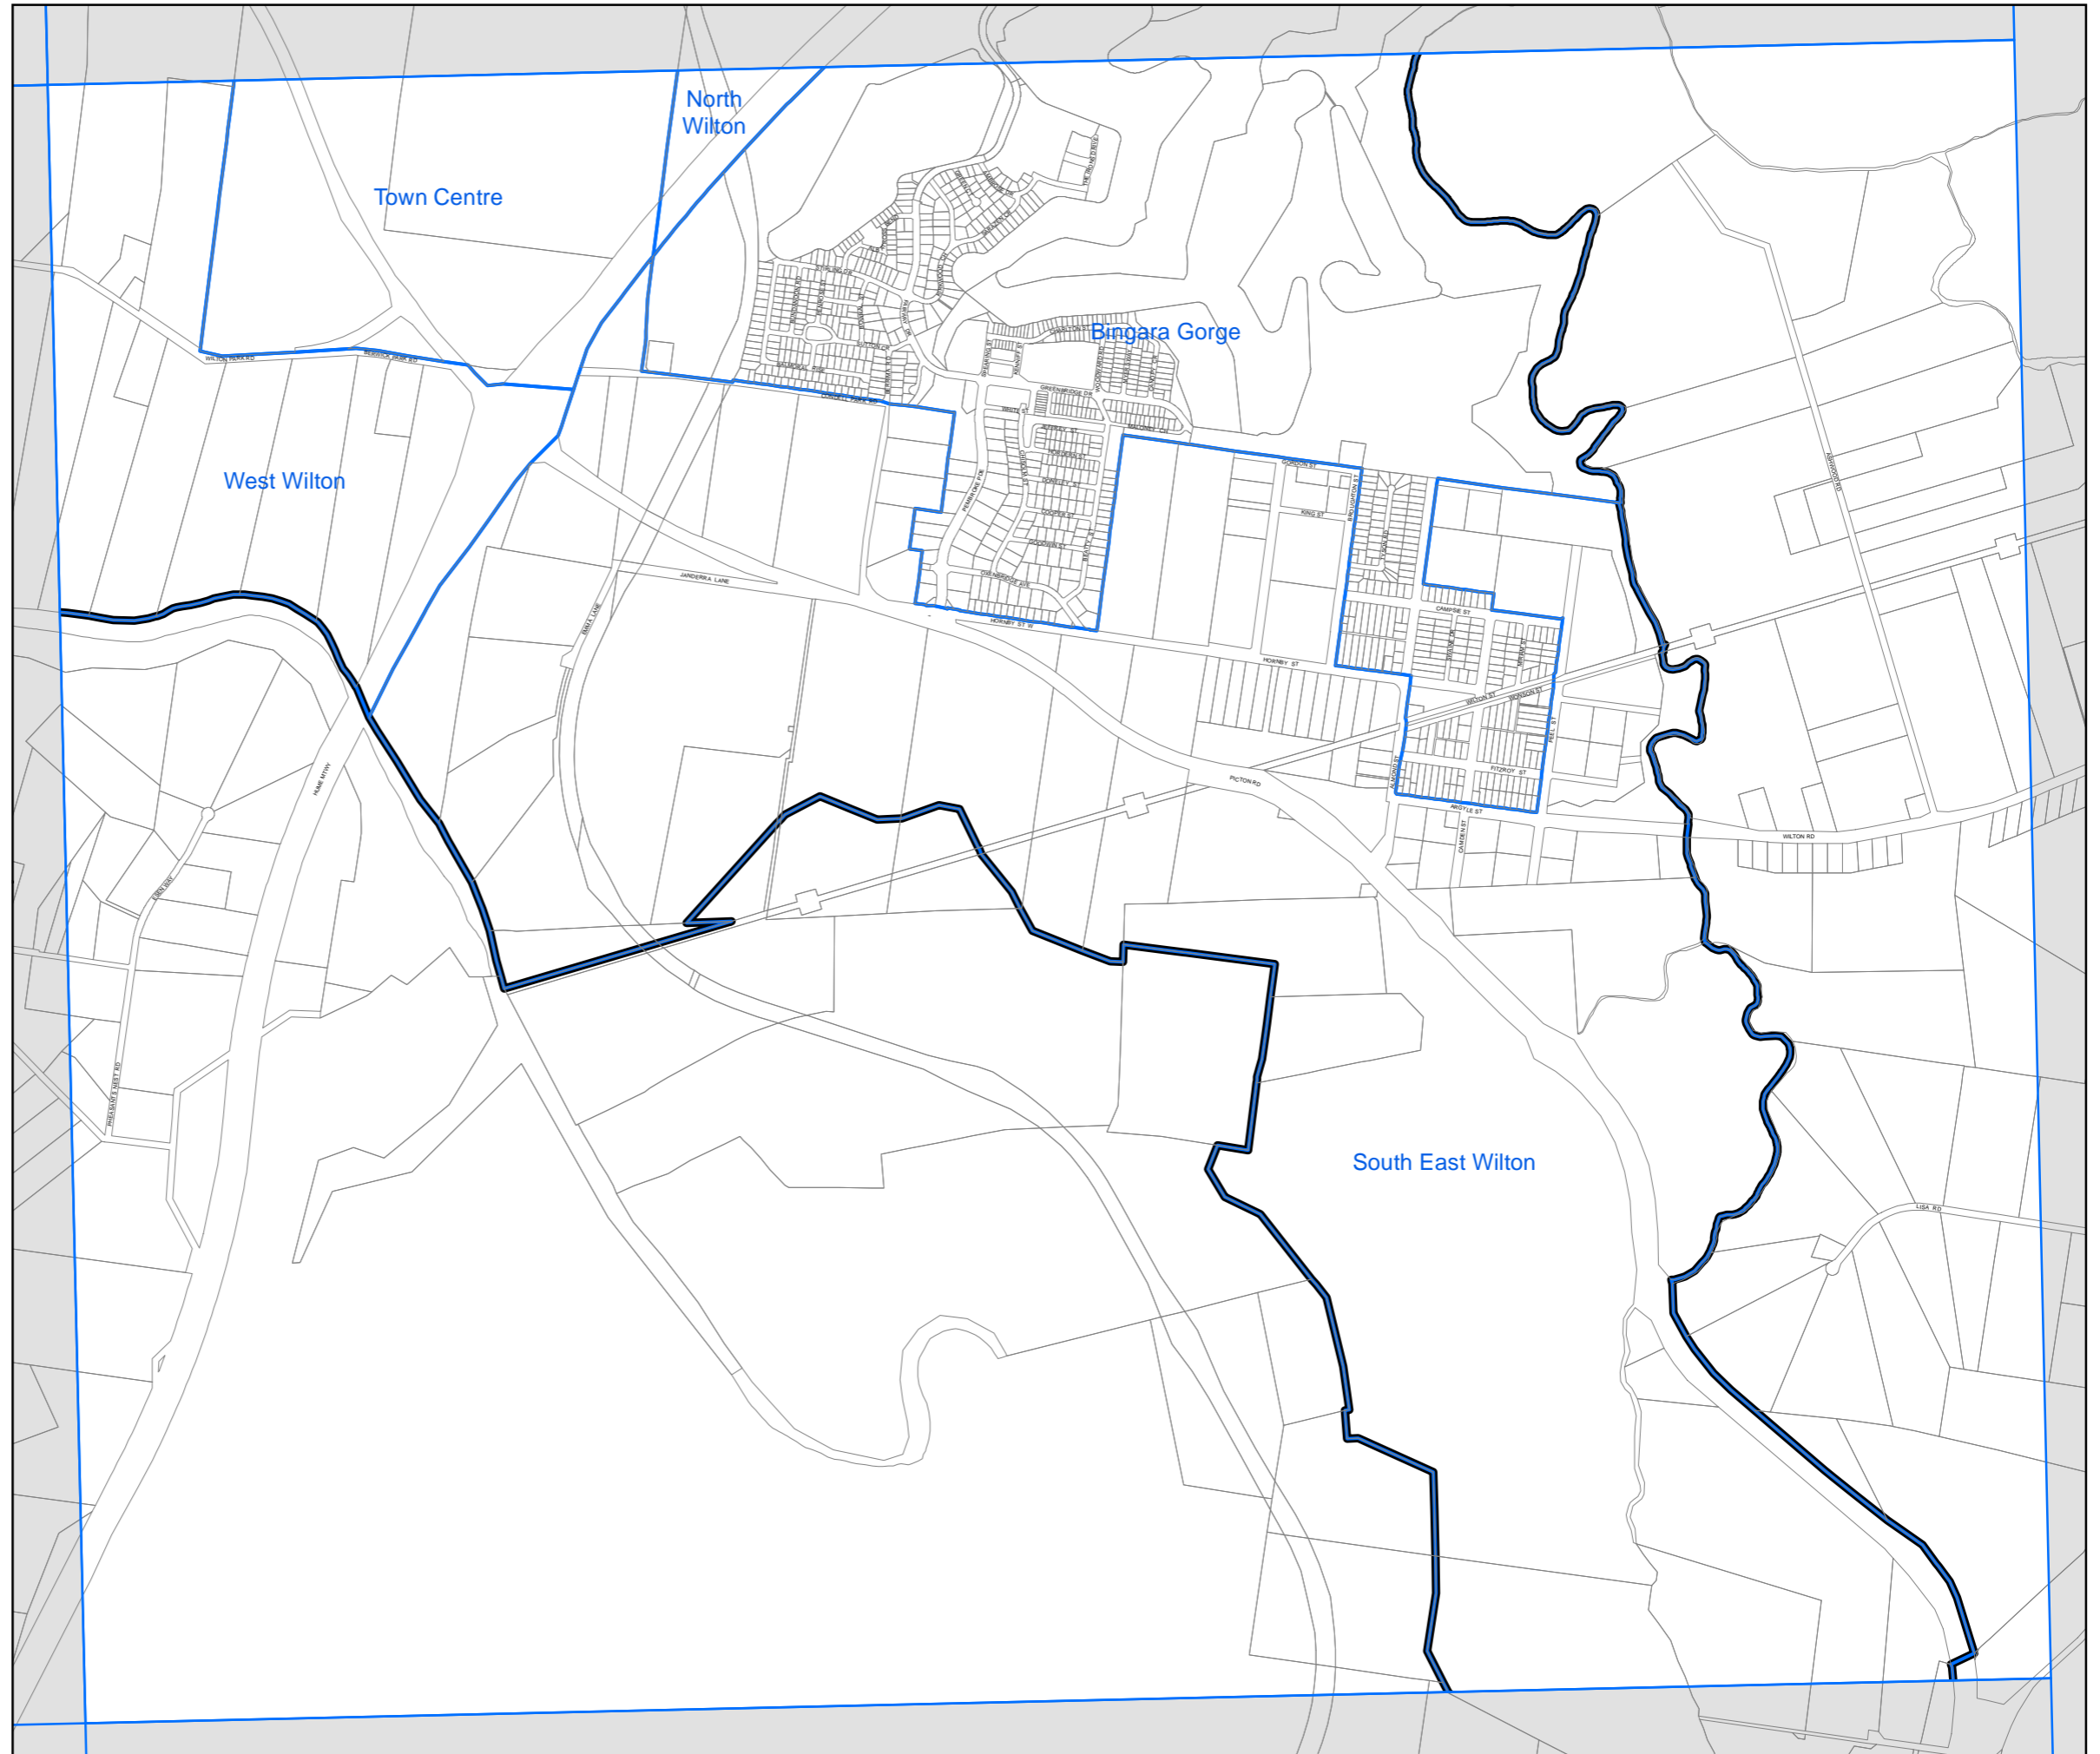

State Environmental Planning Policy (Sydney Region Growth Centres) 2006

Wilton Growth Area
Precinct Boundary Map
Sheet PCB_004

Growth Area Boundaries

-  Wilton Growth Area Boundary
-  Wilton Growth Area Precinct Boundary

Cadastre

-  Cadastre 23/04/2018 © Spatial Services

 Projection: GDA 1994 MGA Zone 56 Scale: 1:20,000 @ A3