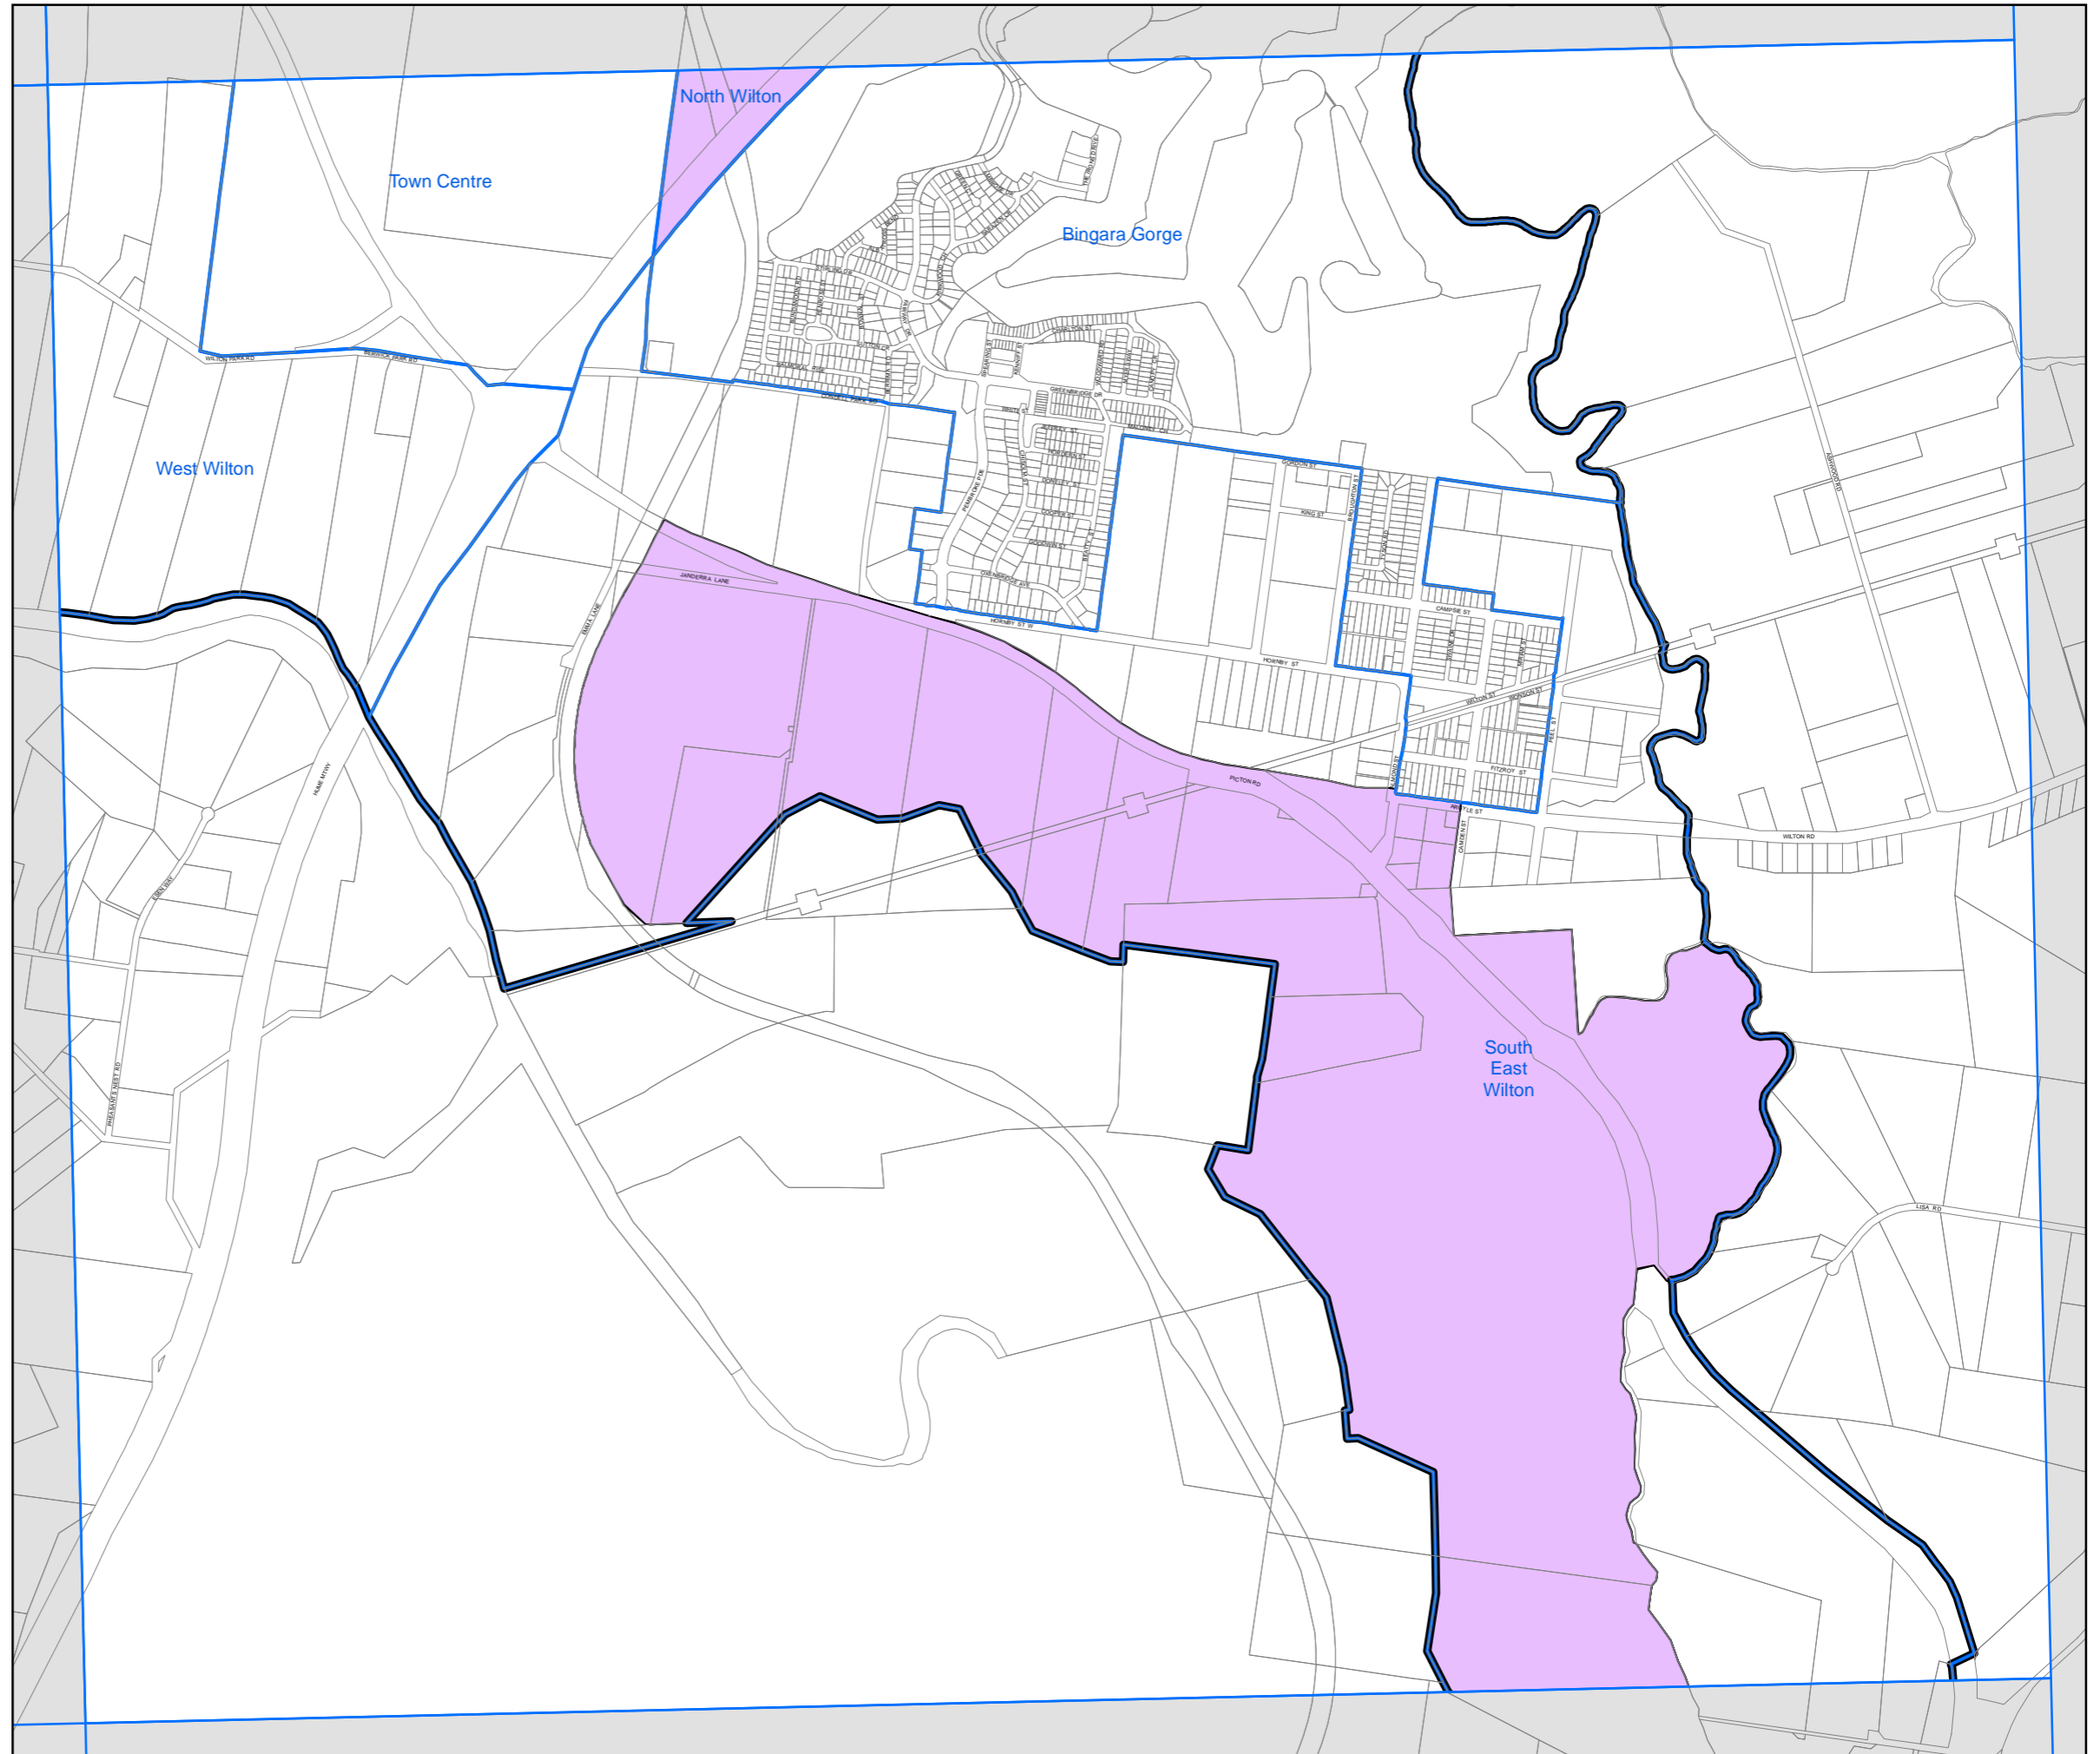

State Environmental Planning Policy (Sydney Region Growth Centres) 2006

Wilton Growth Area
Urban Release Area Map
Sheet URA_004

 Land subject to Satisfactory Arrangements for Provision of State Infrastructure in accordance with Appendix 14 (South East Wilton) or Appendix 15 (North Wilton), Clause 6.2

Growth Area Boundaries

 Wilton Growth Area Boundary
 Wilton Growth Area Precinct Boundary

Cadastre

 Cadastre 23/04/2018 © Spatial Services

0 0.1 0.2 0.3 0.4 0.5 km

Projection: GDA 1994 MGA Zone 56 Scale: 1:20,000 @ A3