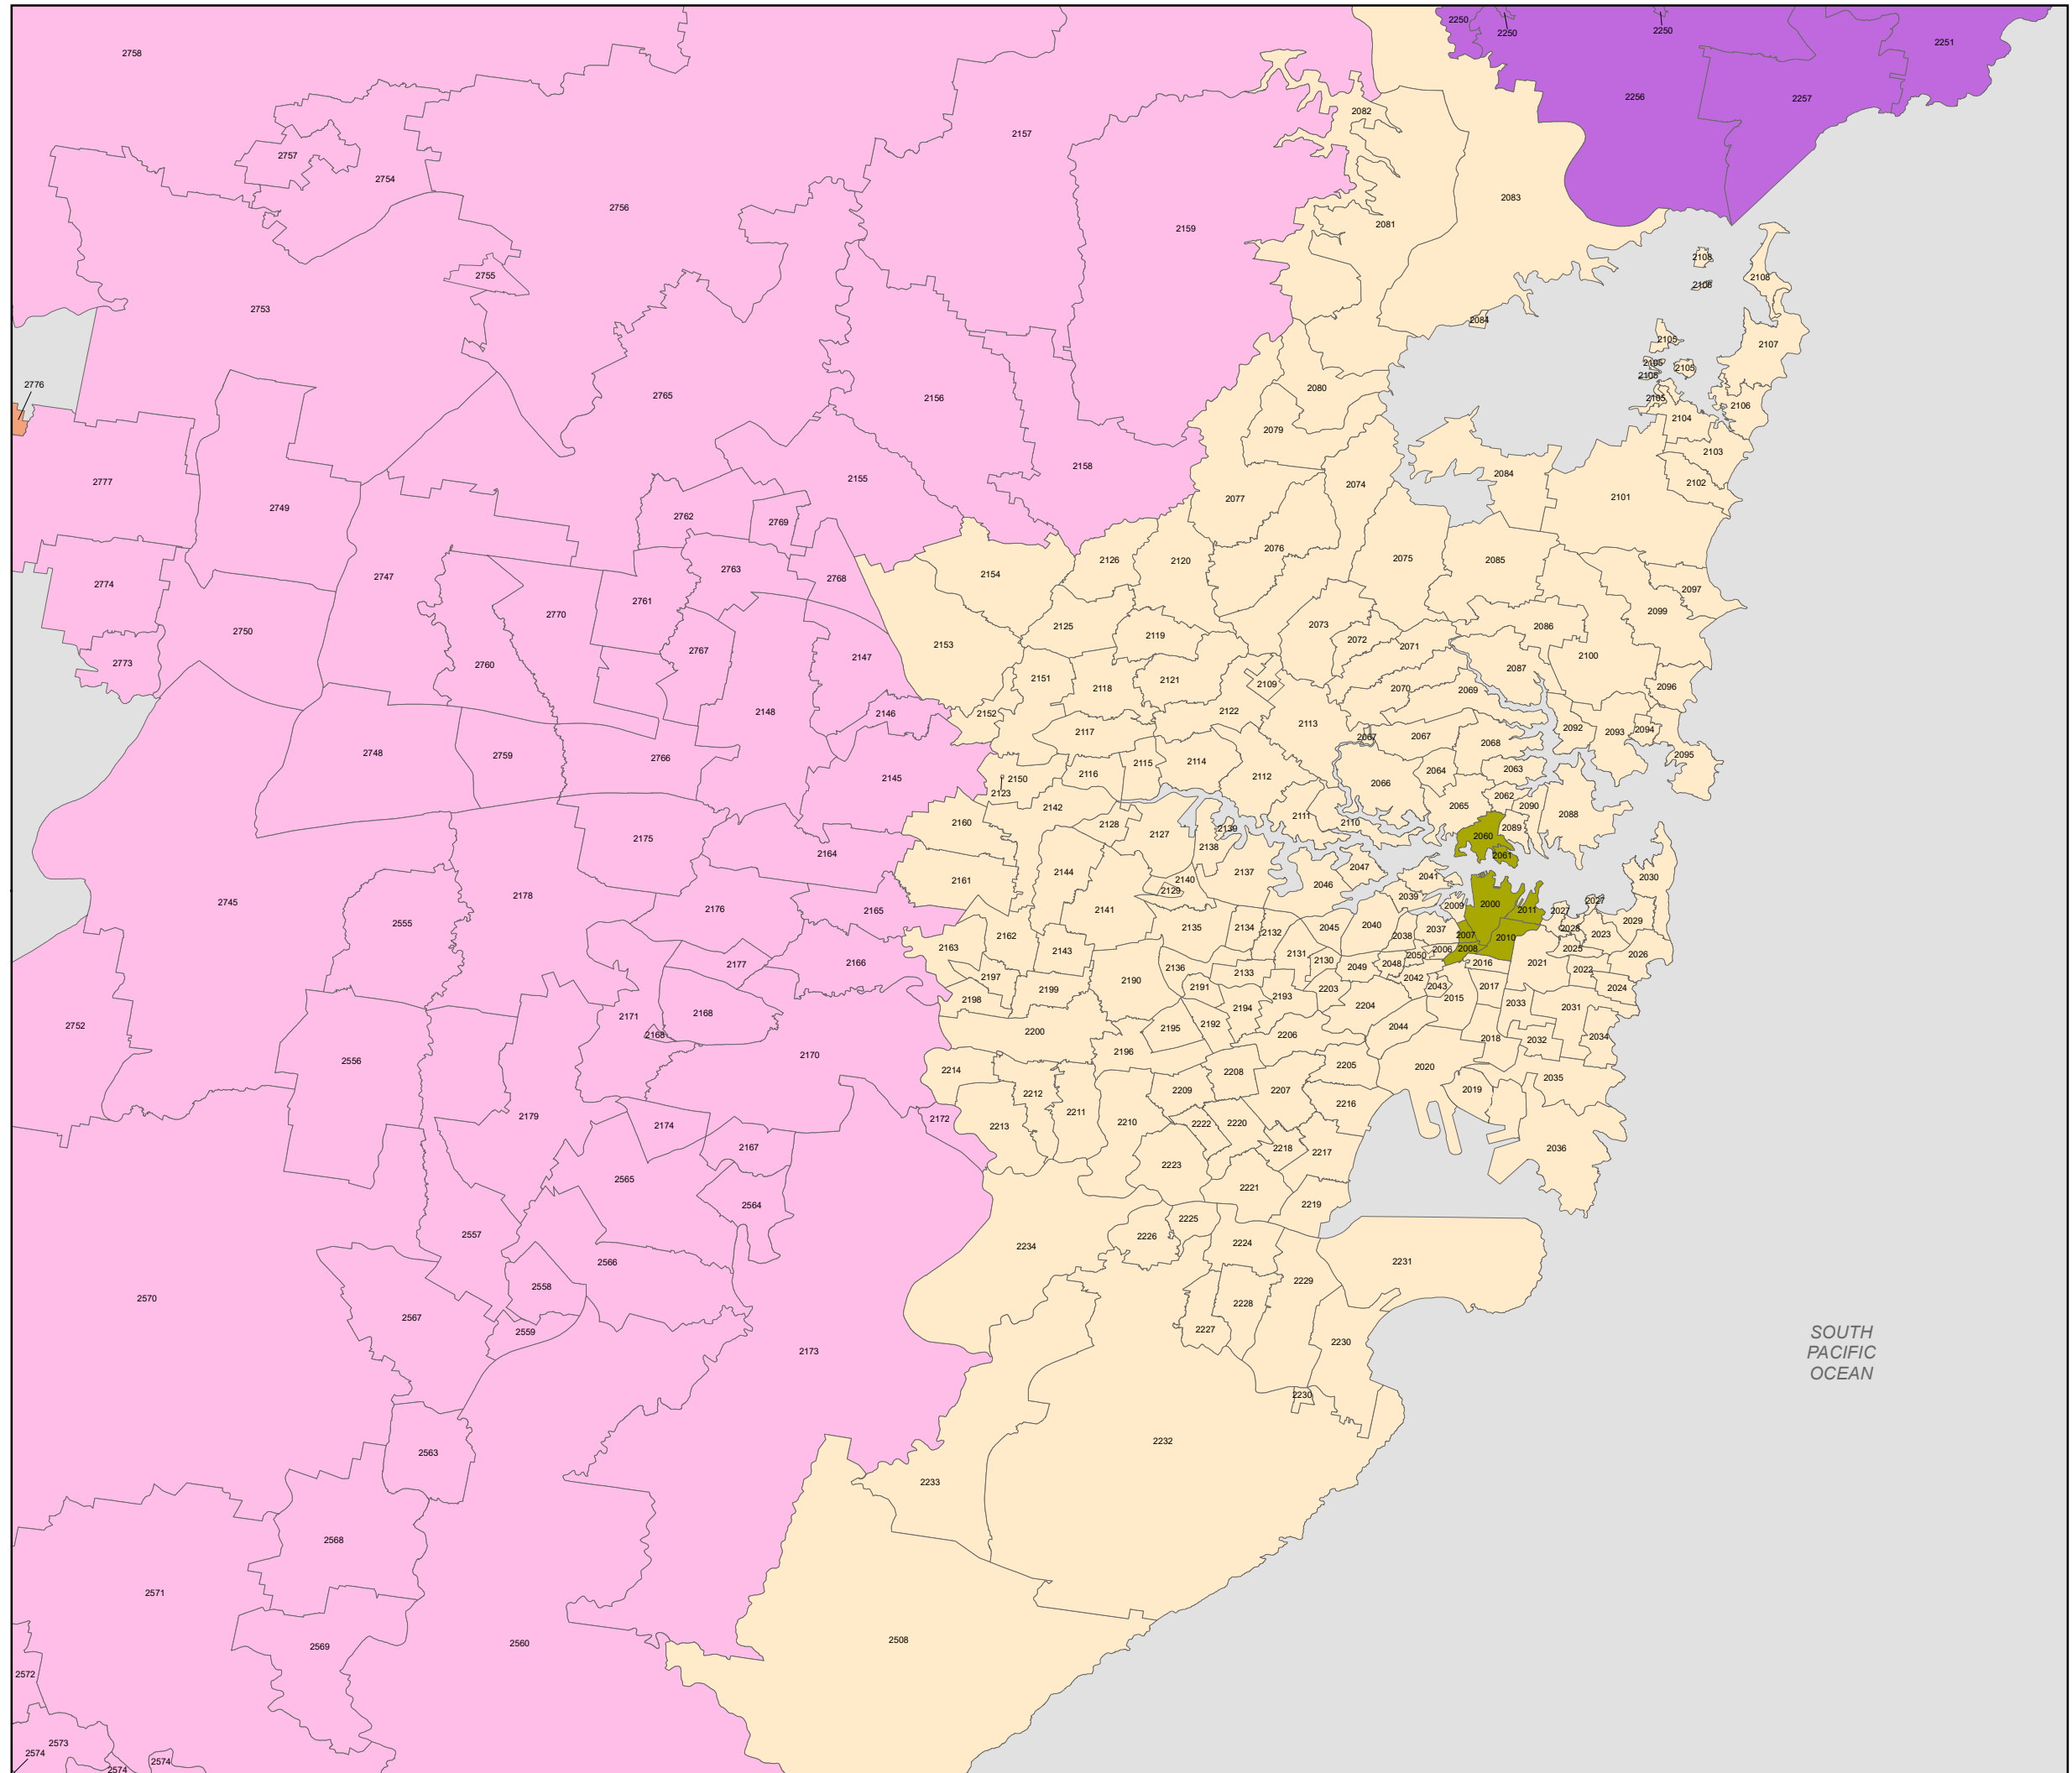

Planning and Environment

State Environmental Planning Policy (Sustainable Buildings) 2022

Climate Zones for BASIX Buildings Map - Sydney Metropolitan Area

CLM_002

Climate Zones

Postcode	
8	24
9	25
10	27
11	28
14	46
15	48
18	56
17	65
20	69

0 6 12
Kilometres

Projection: GDA 1994
MGA Zone 56
Scale: 1:300,000 @ A3

Map Identification Number: SEPP_SUB_MET_CLM_002_20220802