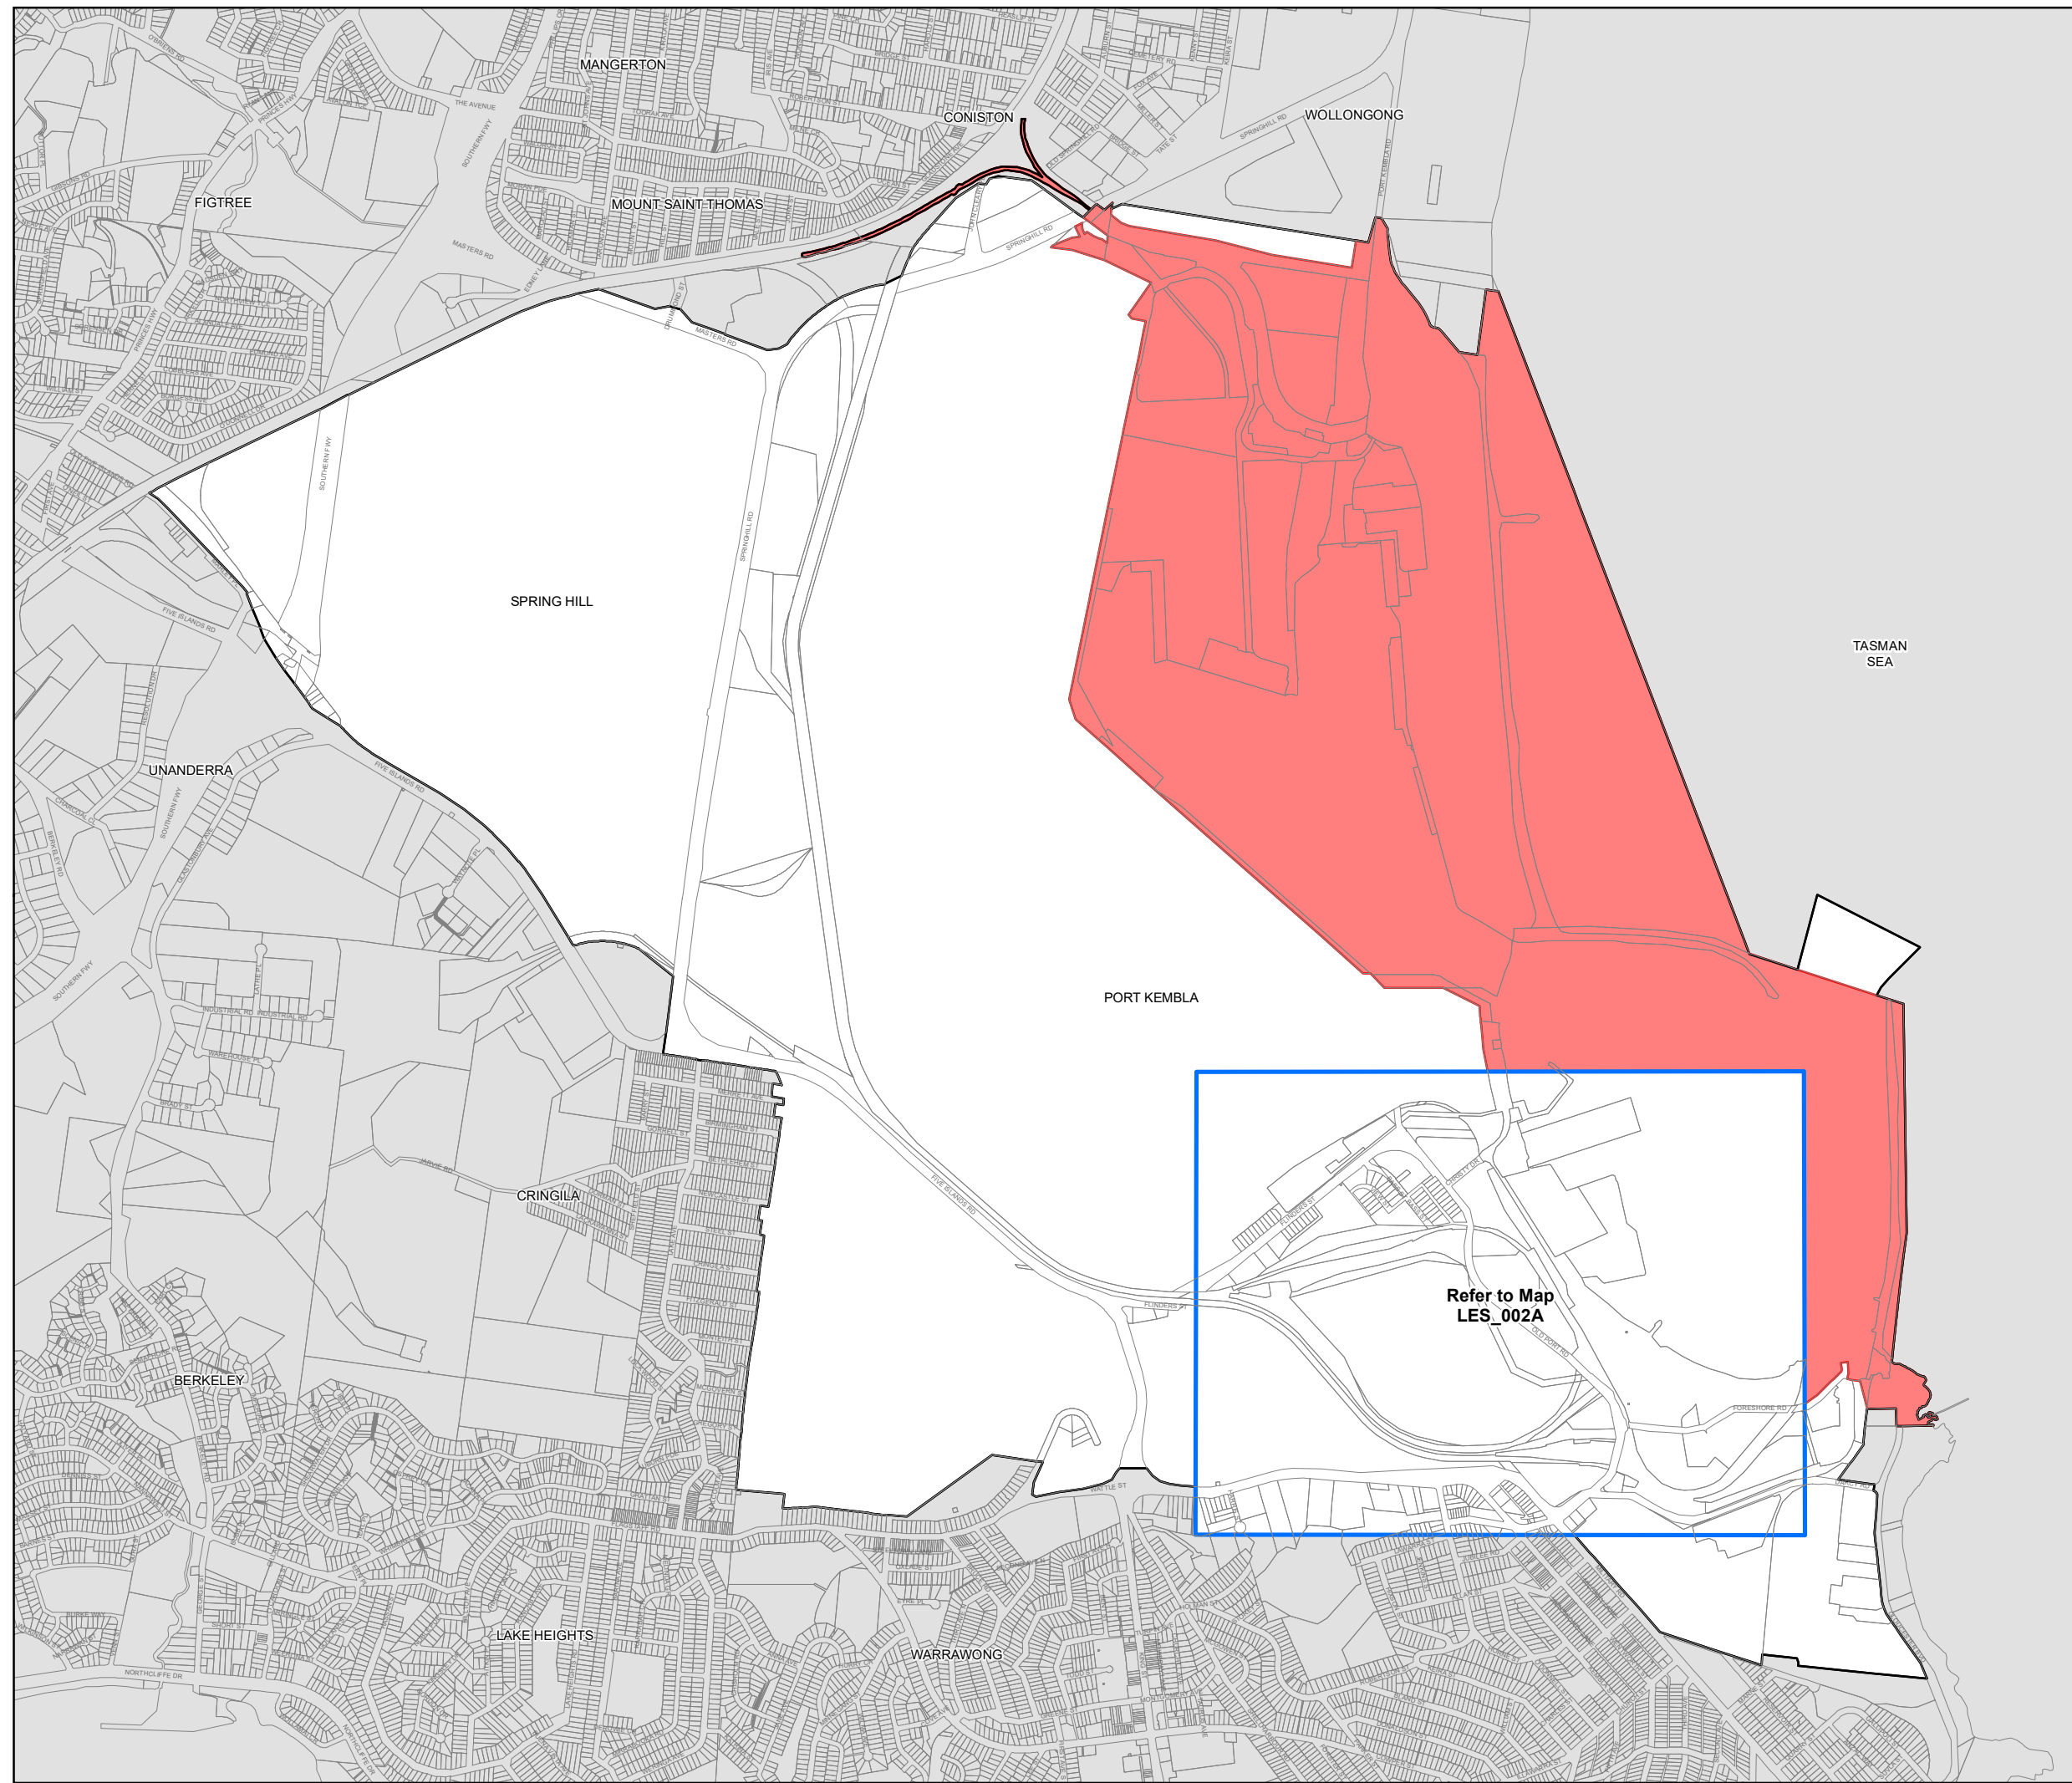

State Environmental Planning Policy (Transport and Infrastructure) 2021 Three Ports

Lease Area Map - Sheet LES\_002 Port Kembla

- Subject Land
- Port Kembla Lease Area
- Cadastre**
- Cadastre 16/05/2022 © Spatial Services

Projection: GDA94 MGA Zone 56

Scale: 1:20,000 @ A3

Refer to Map LES\_002A