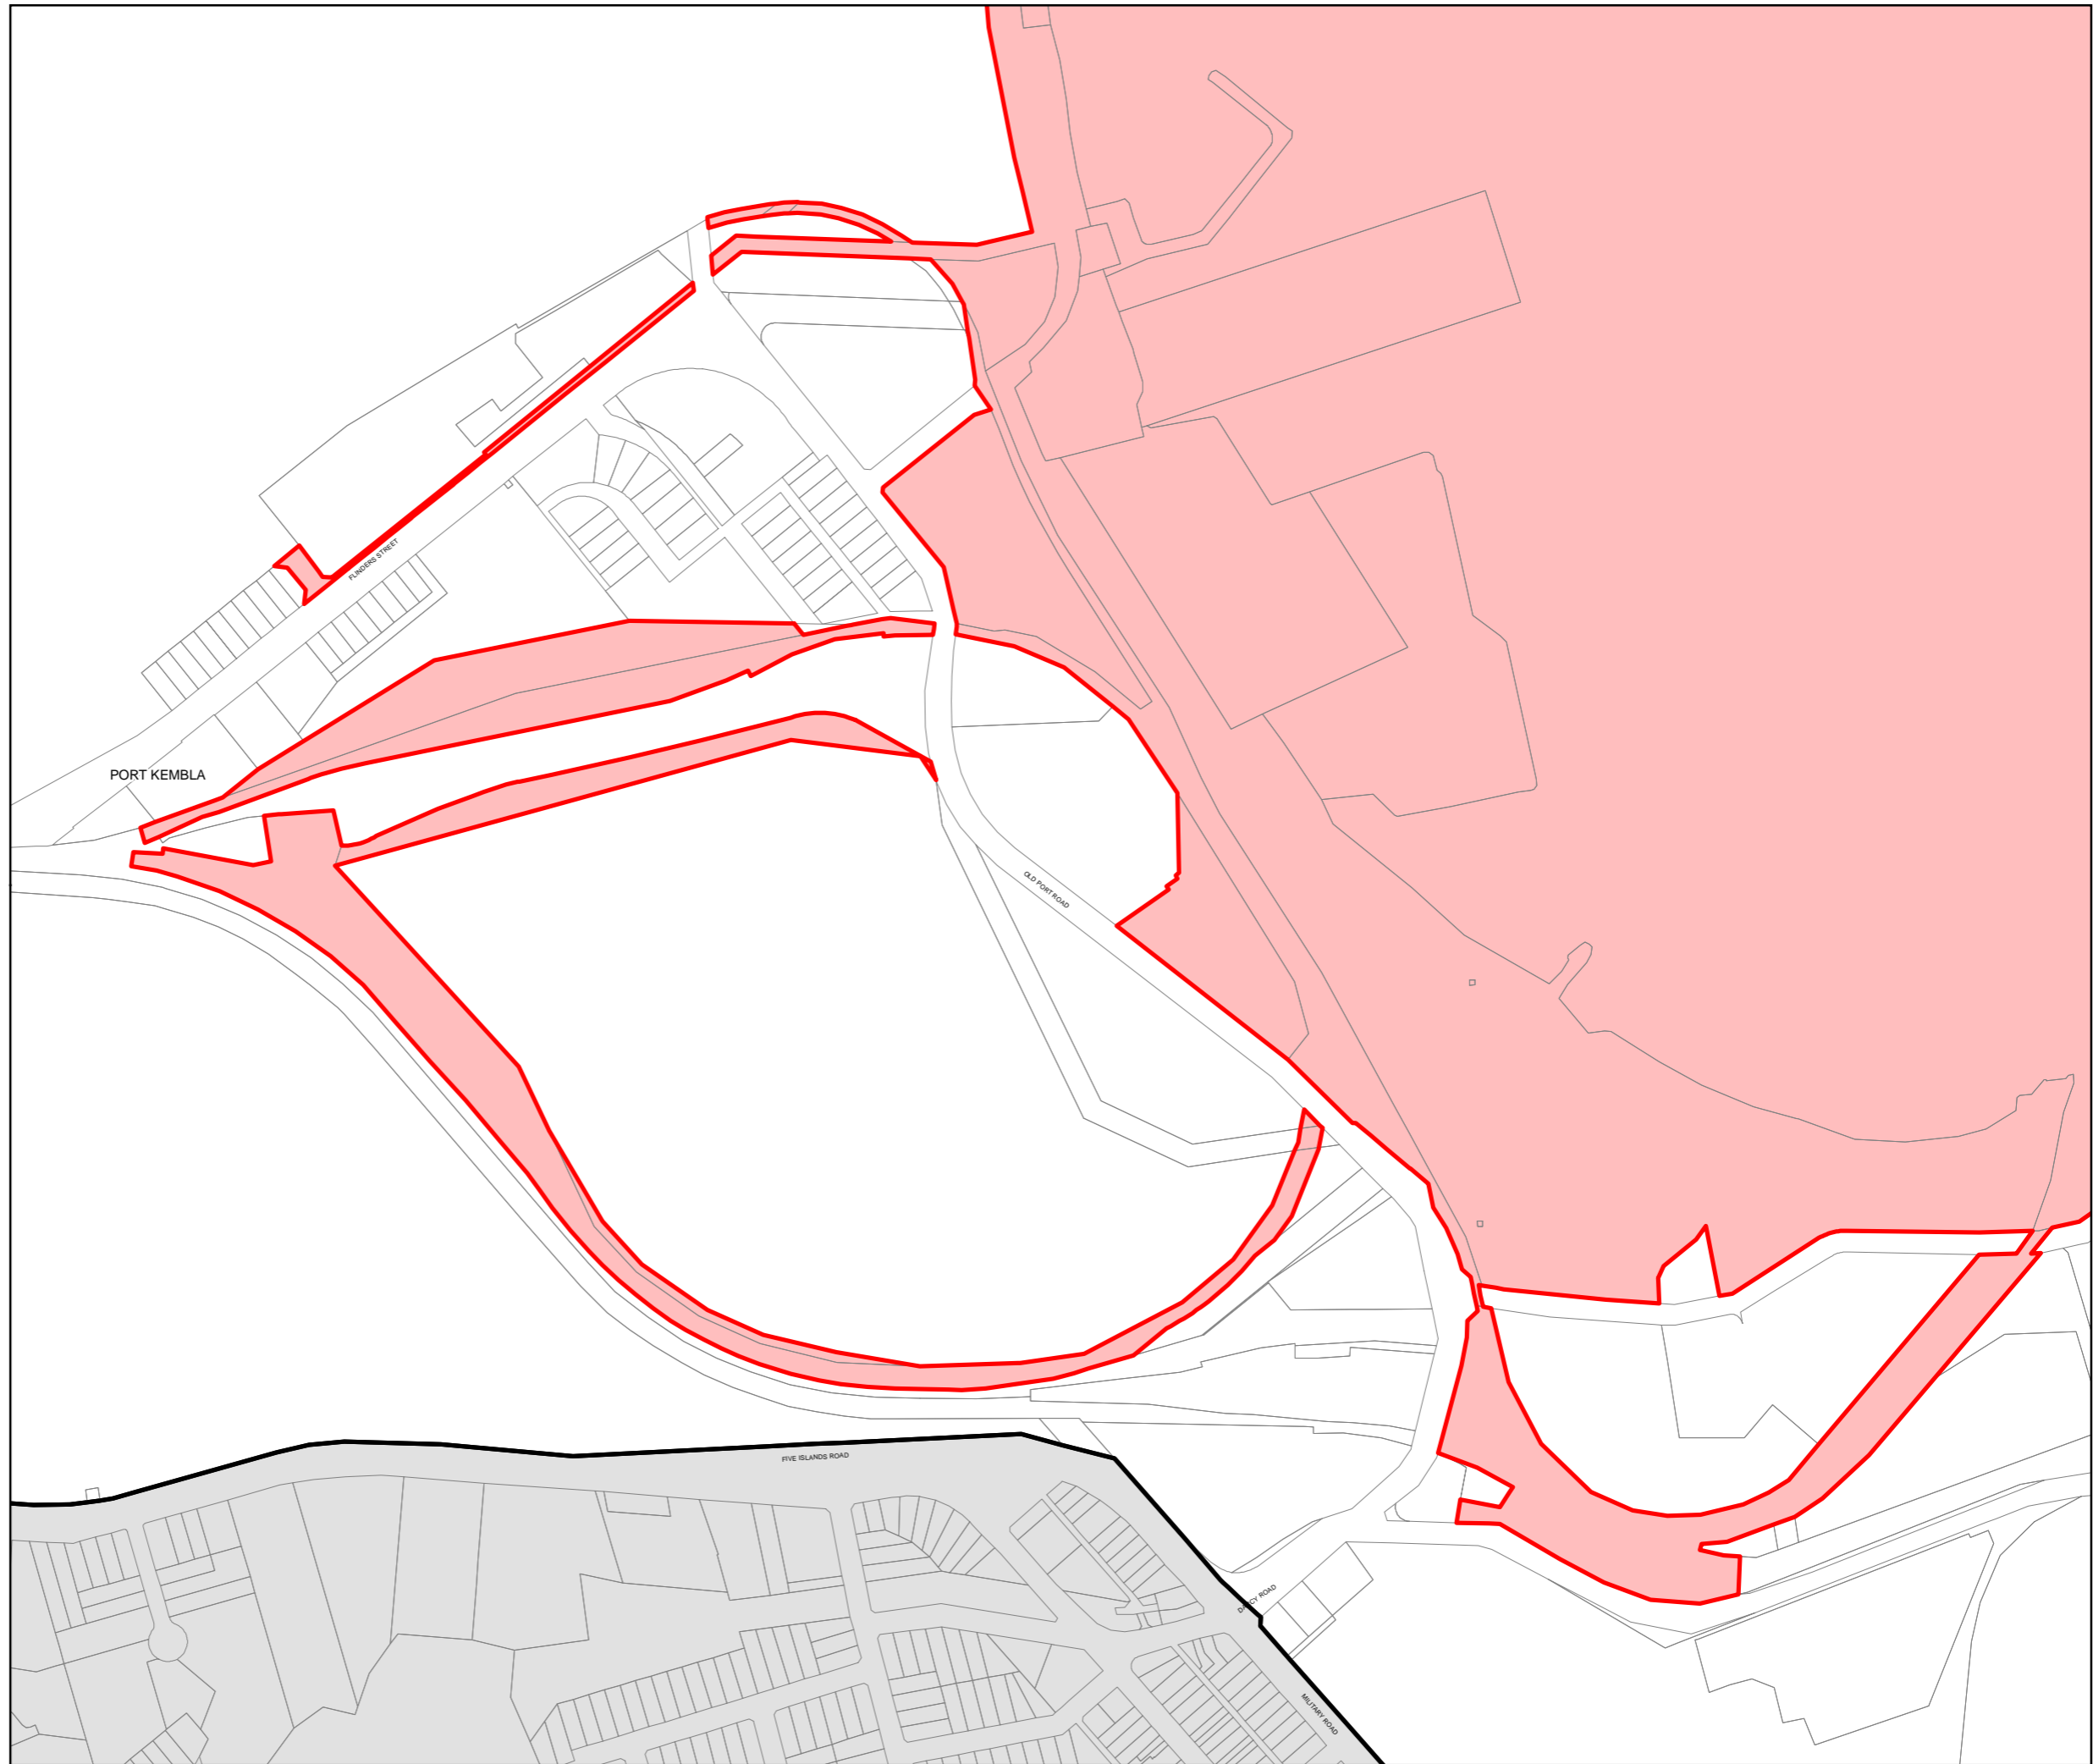

**State Environmental Planning Policy (Three Ports) 2013
Lease Area Map**

Sheet LES_002A
Port Kembla

-  Subject Land
-  Port Kembla Lease Area
- Cadastre**
-  Cadastre 13/2/2014 © Land and Property Information (LPI)

↑
Projection: MGA Zone 56
Datum: GDA94

0 50 100 150 200 m
Scale: 1:6,000 @ A3