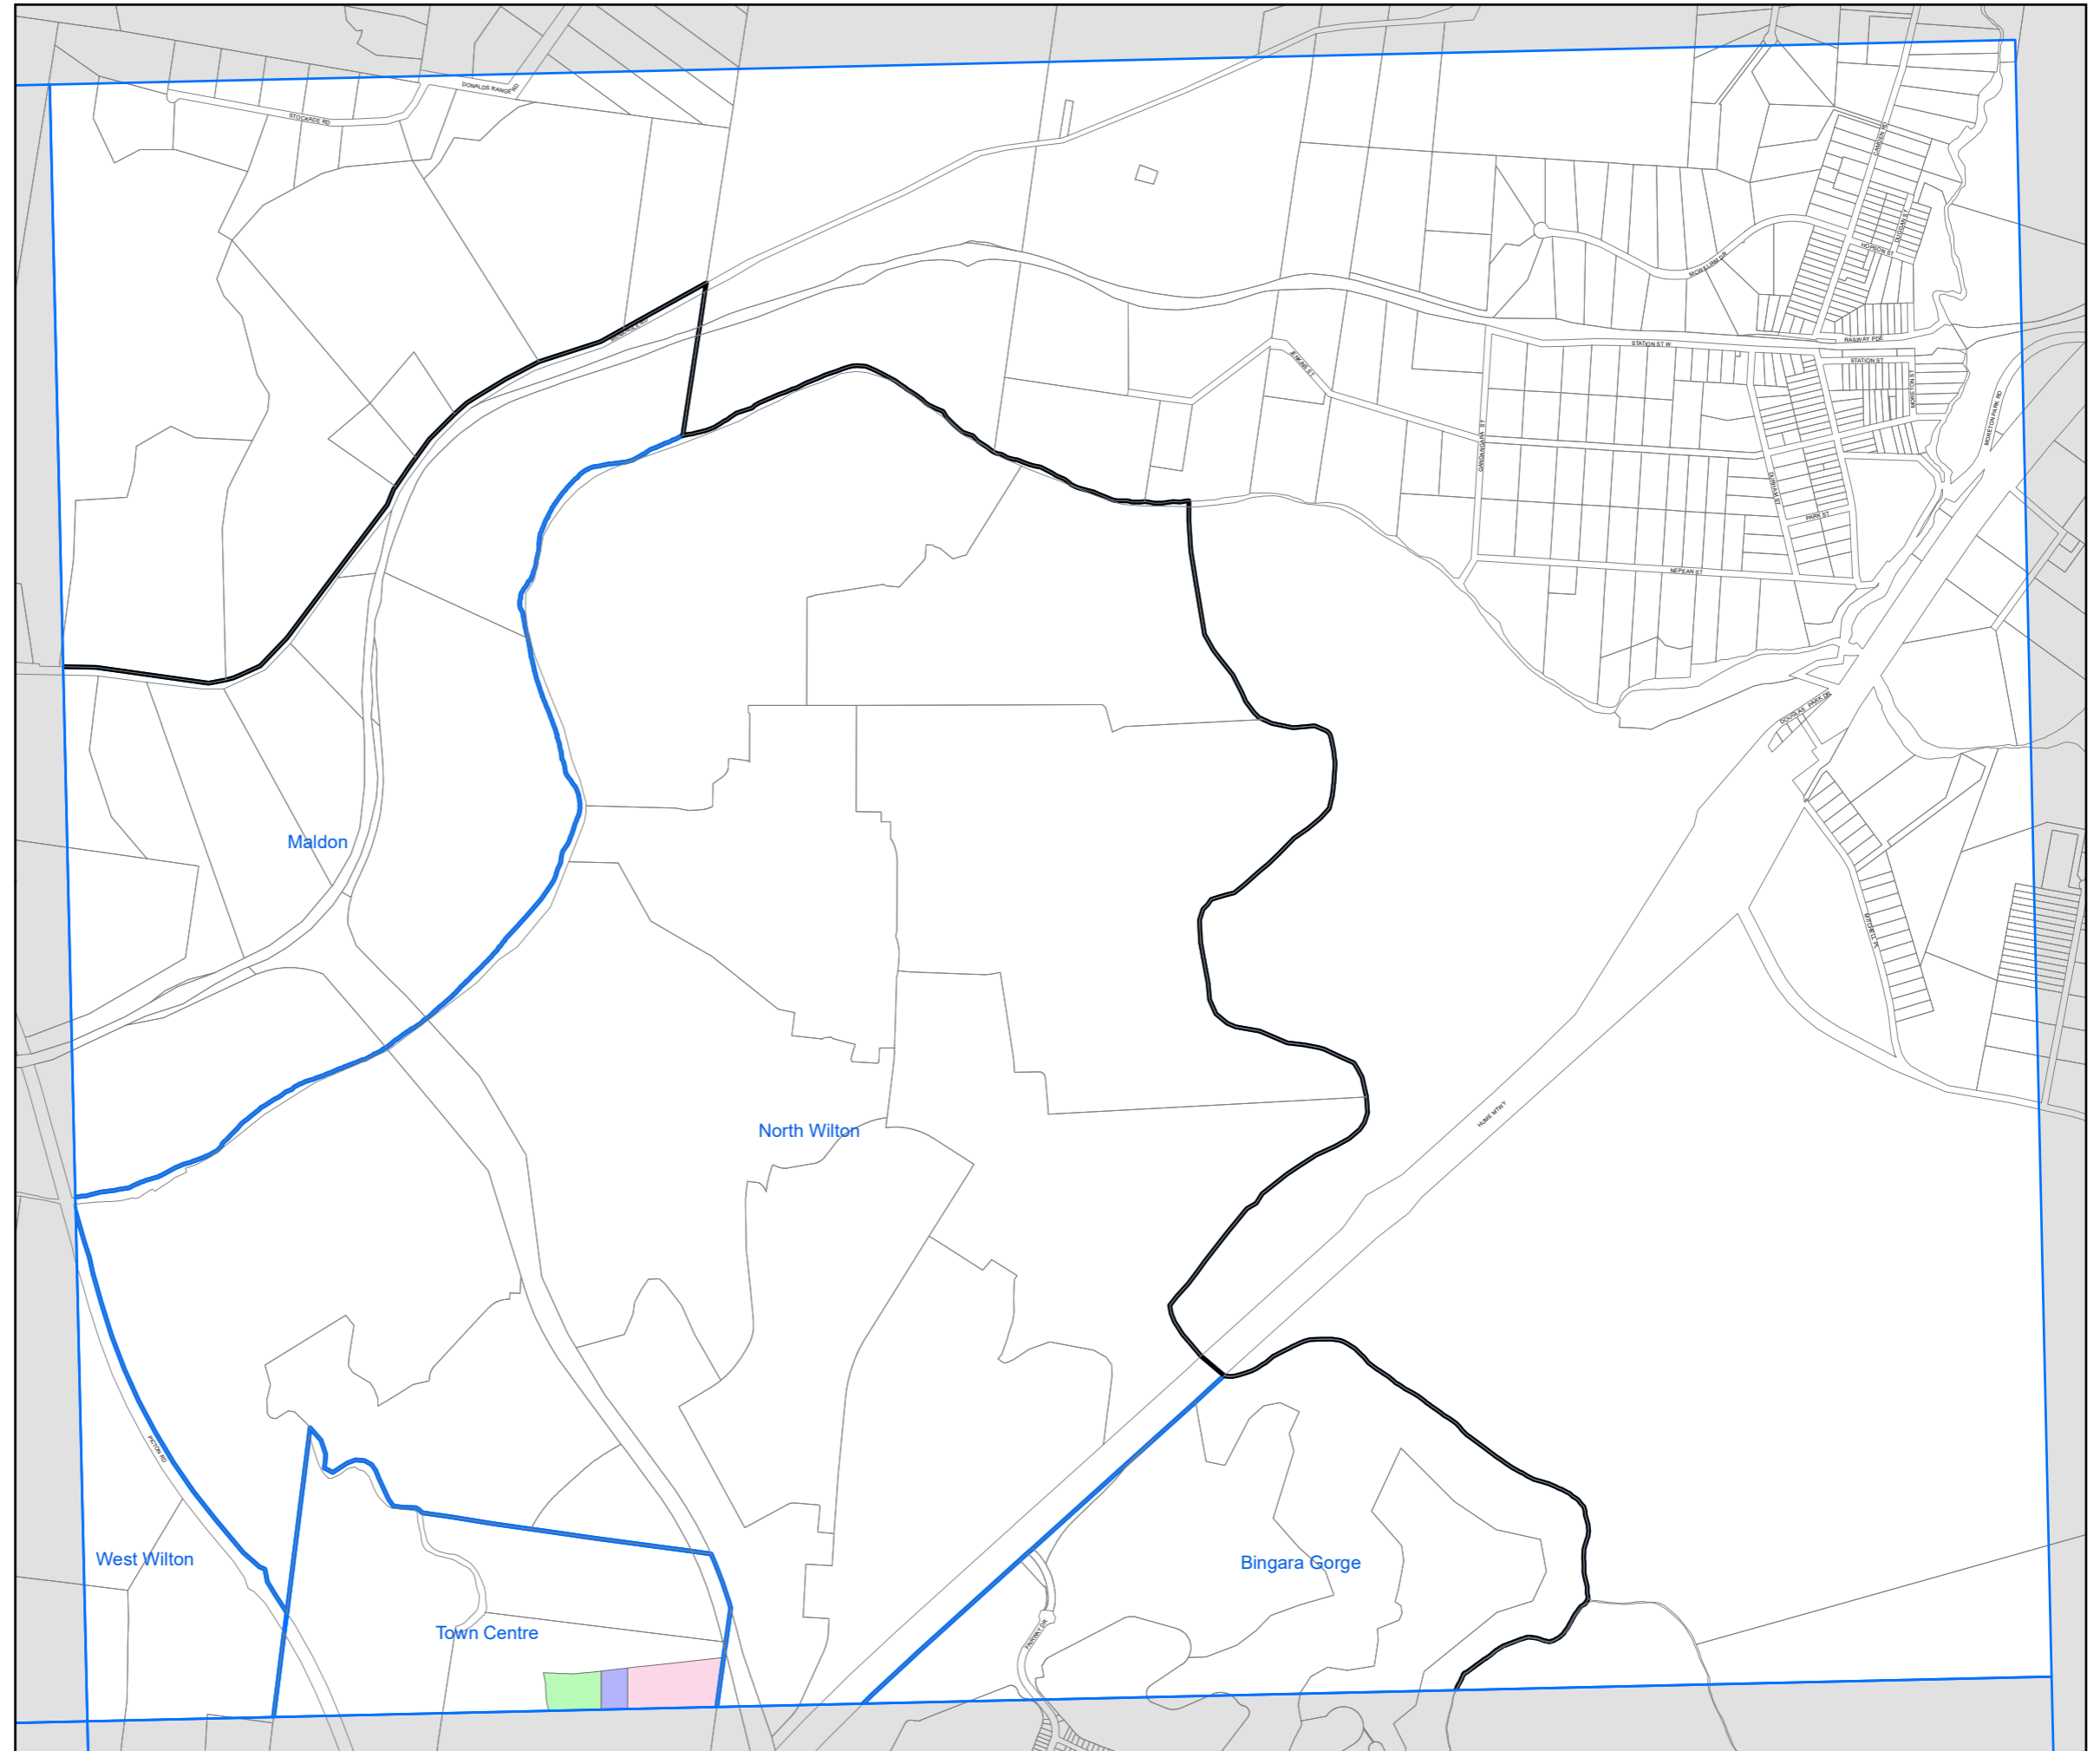

State Environmental Planning Policy (Precincts—Western Parkland City) 2021

Wilton Town Centre Precinct
Key Sites Map
Sheet KYS_003

Key Sites

Area A - Appendix 9 Clause 7.7(3)(a)

Area B - Appendix 9 Clause 7.7(3)(b)

Area C - Appendix 9 Clause 7.7(3)(c)

Growth Area Boundaries

Wilton Growth Area Boundary

Wilton Growth Area Precinct Boundary

Cadastre

Cadastre 08/03/2022 © Spatial Services

0 0.1 0.2 0.3 0.4 0.5 km

Projection: GDA 1994
MGA Zone 56
Scale: 1:20,000 @ A3