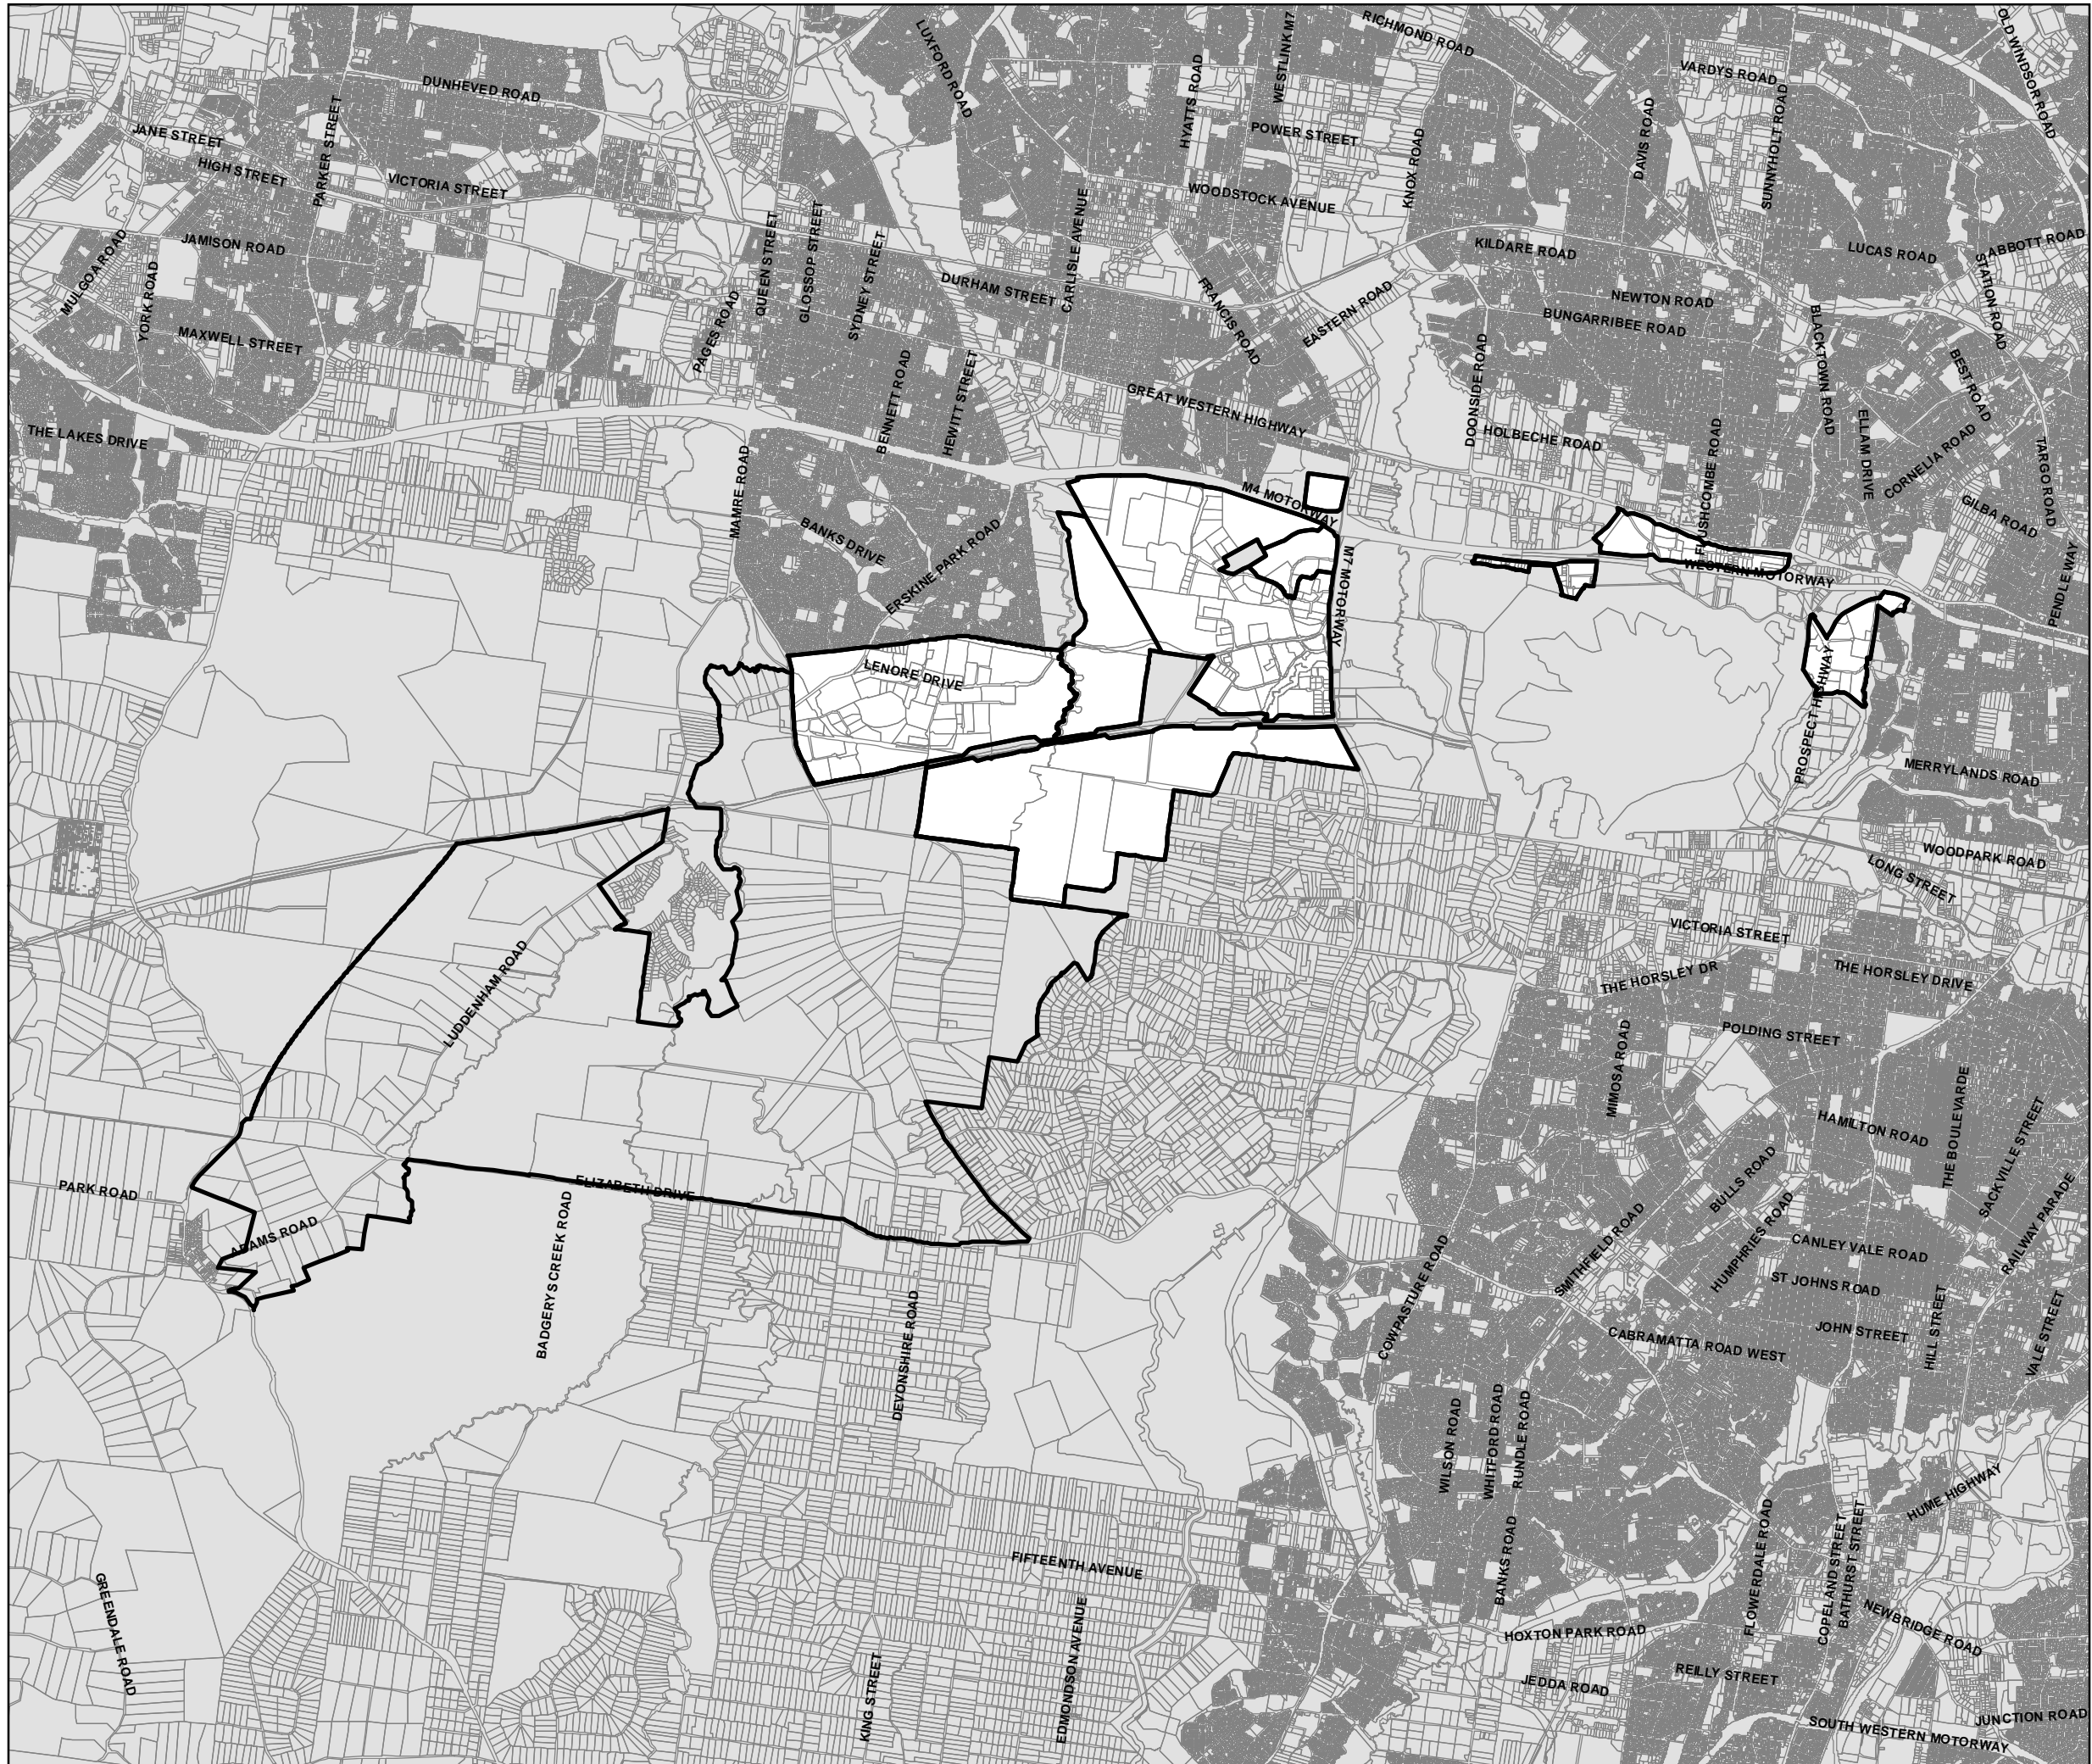

State Environmental Planning Policy (Western Sydney Employment Area) 2009

Industrial Release Area Map

sheet IRA 001

-  Subject Land
-  Industrial Release Area

Cadastre
 Cadastre 30/01/2016 © NSW LPI

Projection: MGA Zone 56
 Datum: GDA94
 Scale: 1:82,713 @ A3

Map Identification Number
 SEPP_WSEA_IRA_001_080_20160204