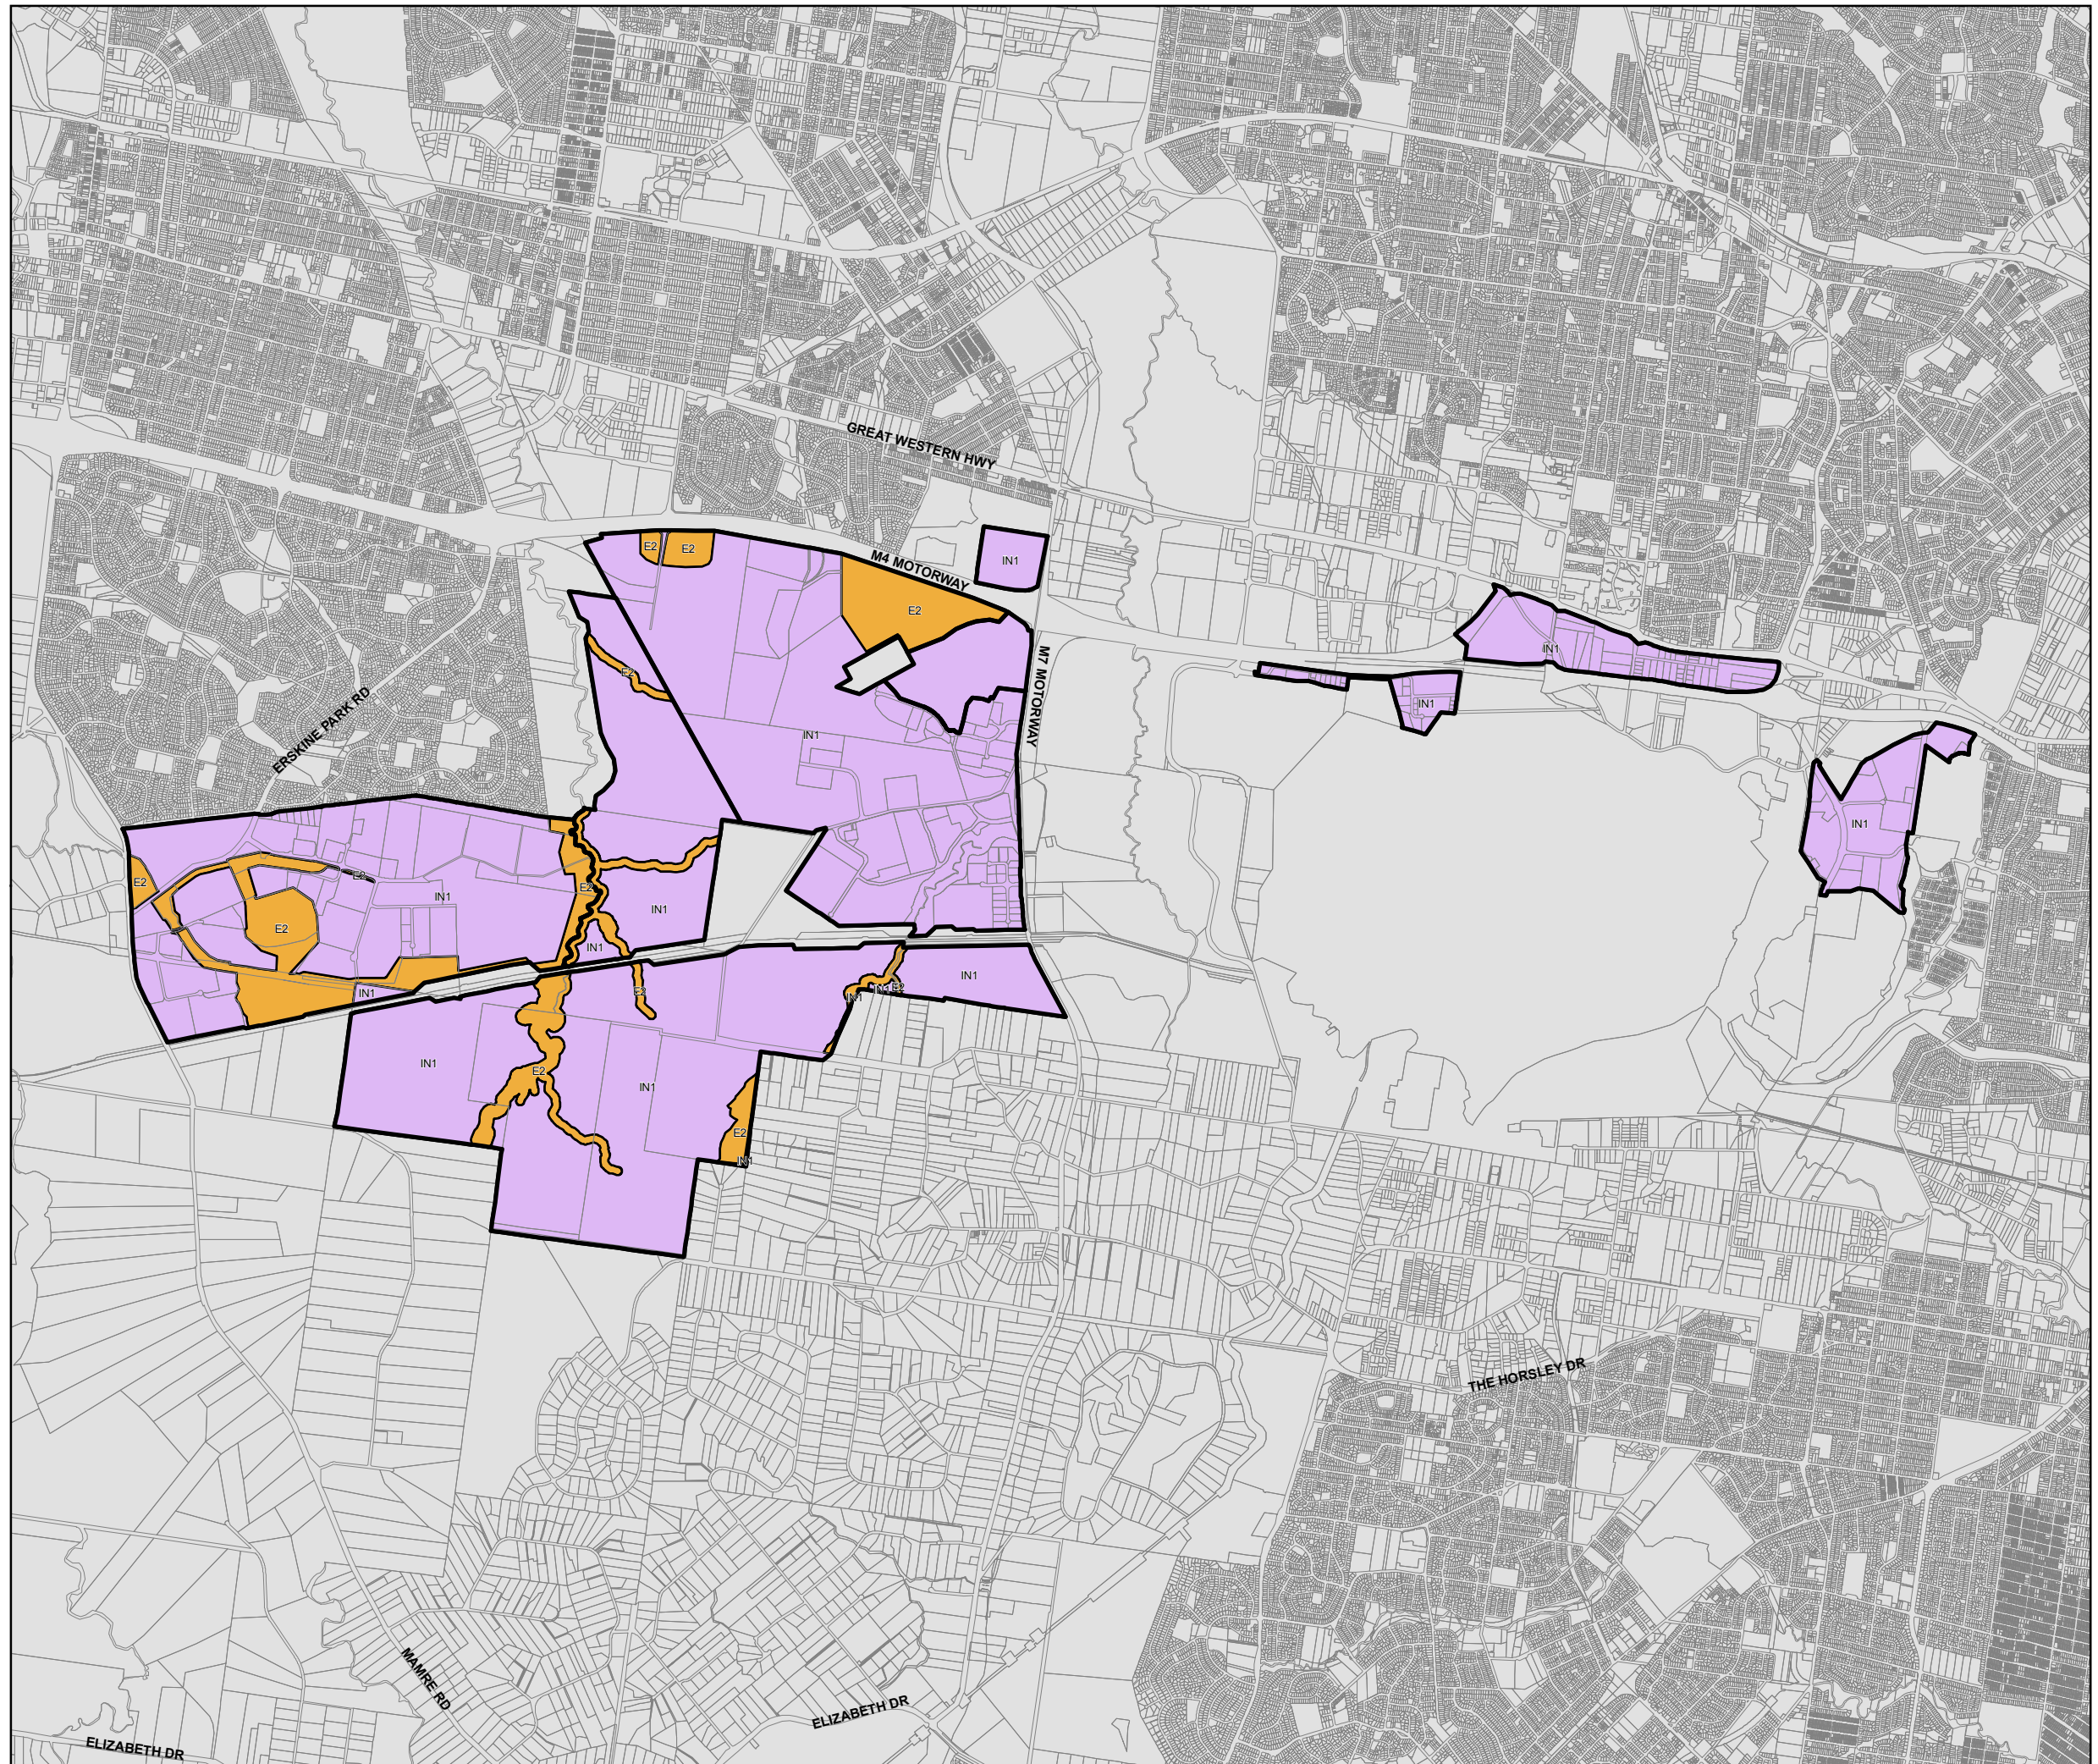

State Environmental Planning Policy (Western Sydney Employment Area) 2009 Land Zoning Map

sheet LZN 001

-  Subject Land
- Zone**
-  E2 Environmental Conservation
-  IN1 General Industrial
- Cadastre**
-  Cadastre 04/08/2009 © Dept of Lands

 Projection: MGA Zone 56 Datum: GDA94 Scale: 1:50,000 @ A3