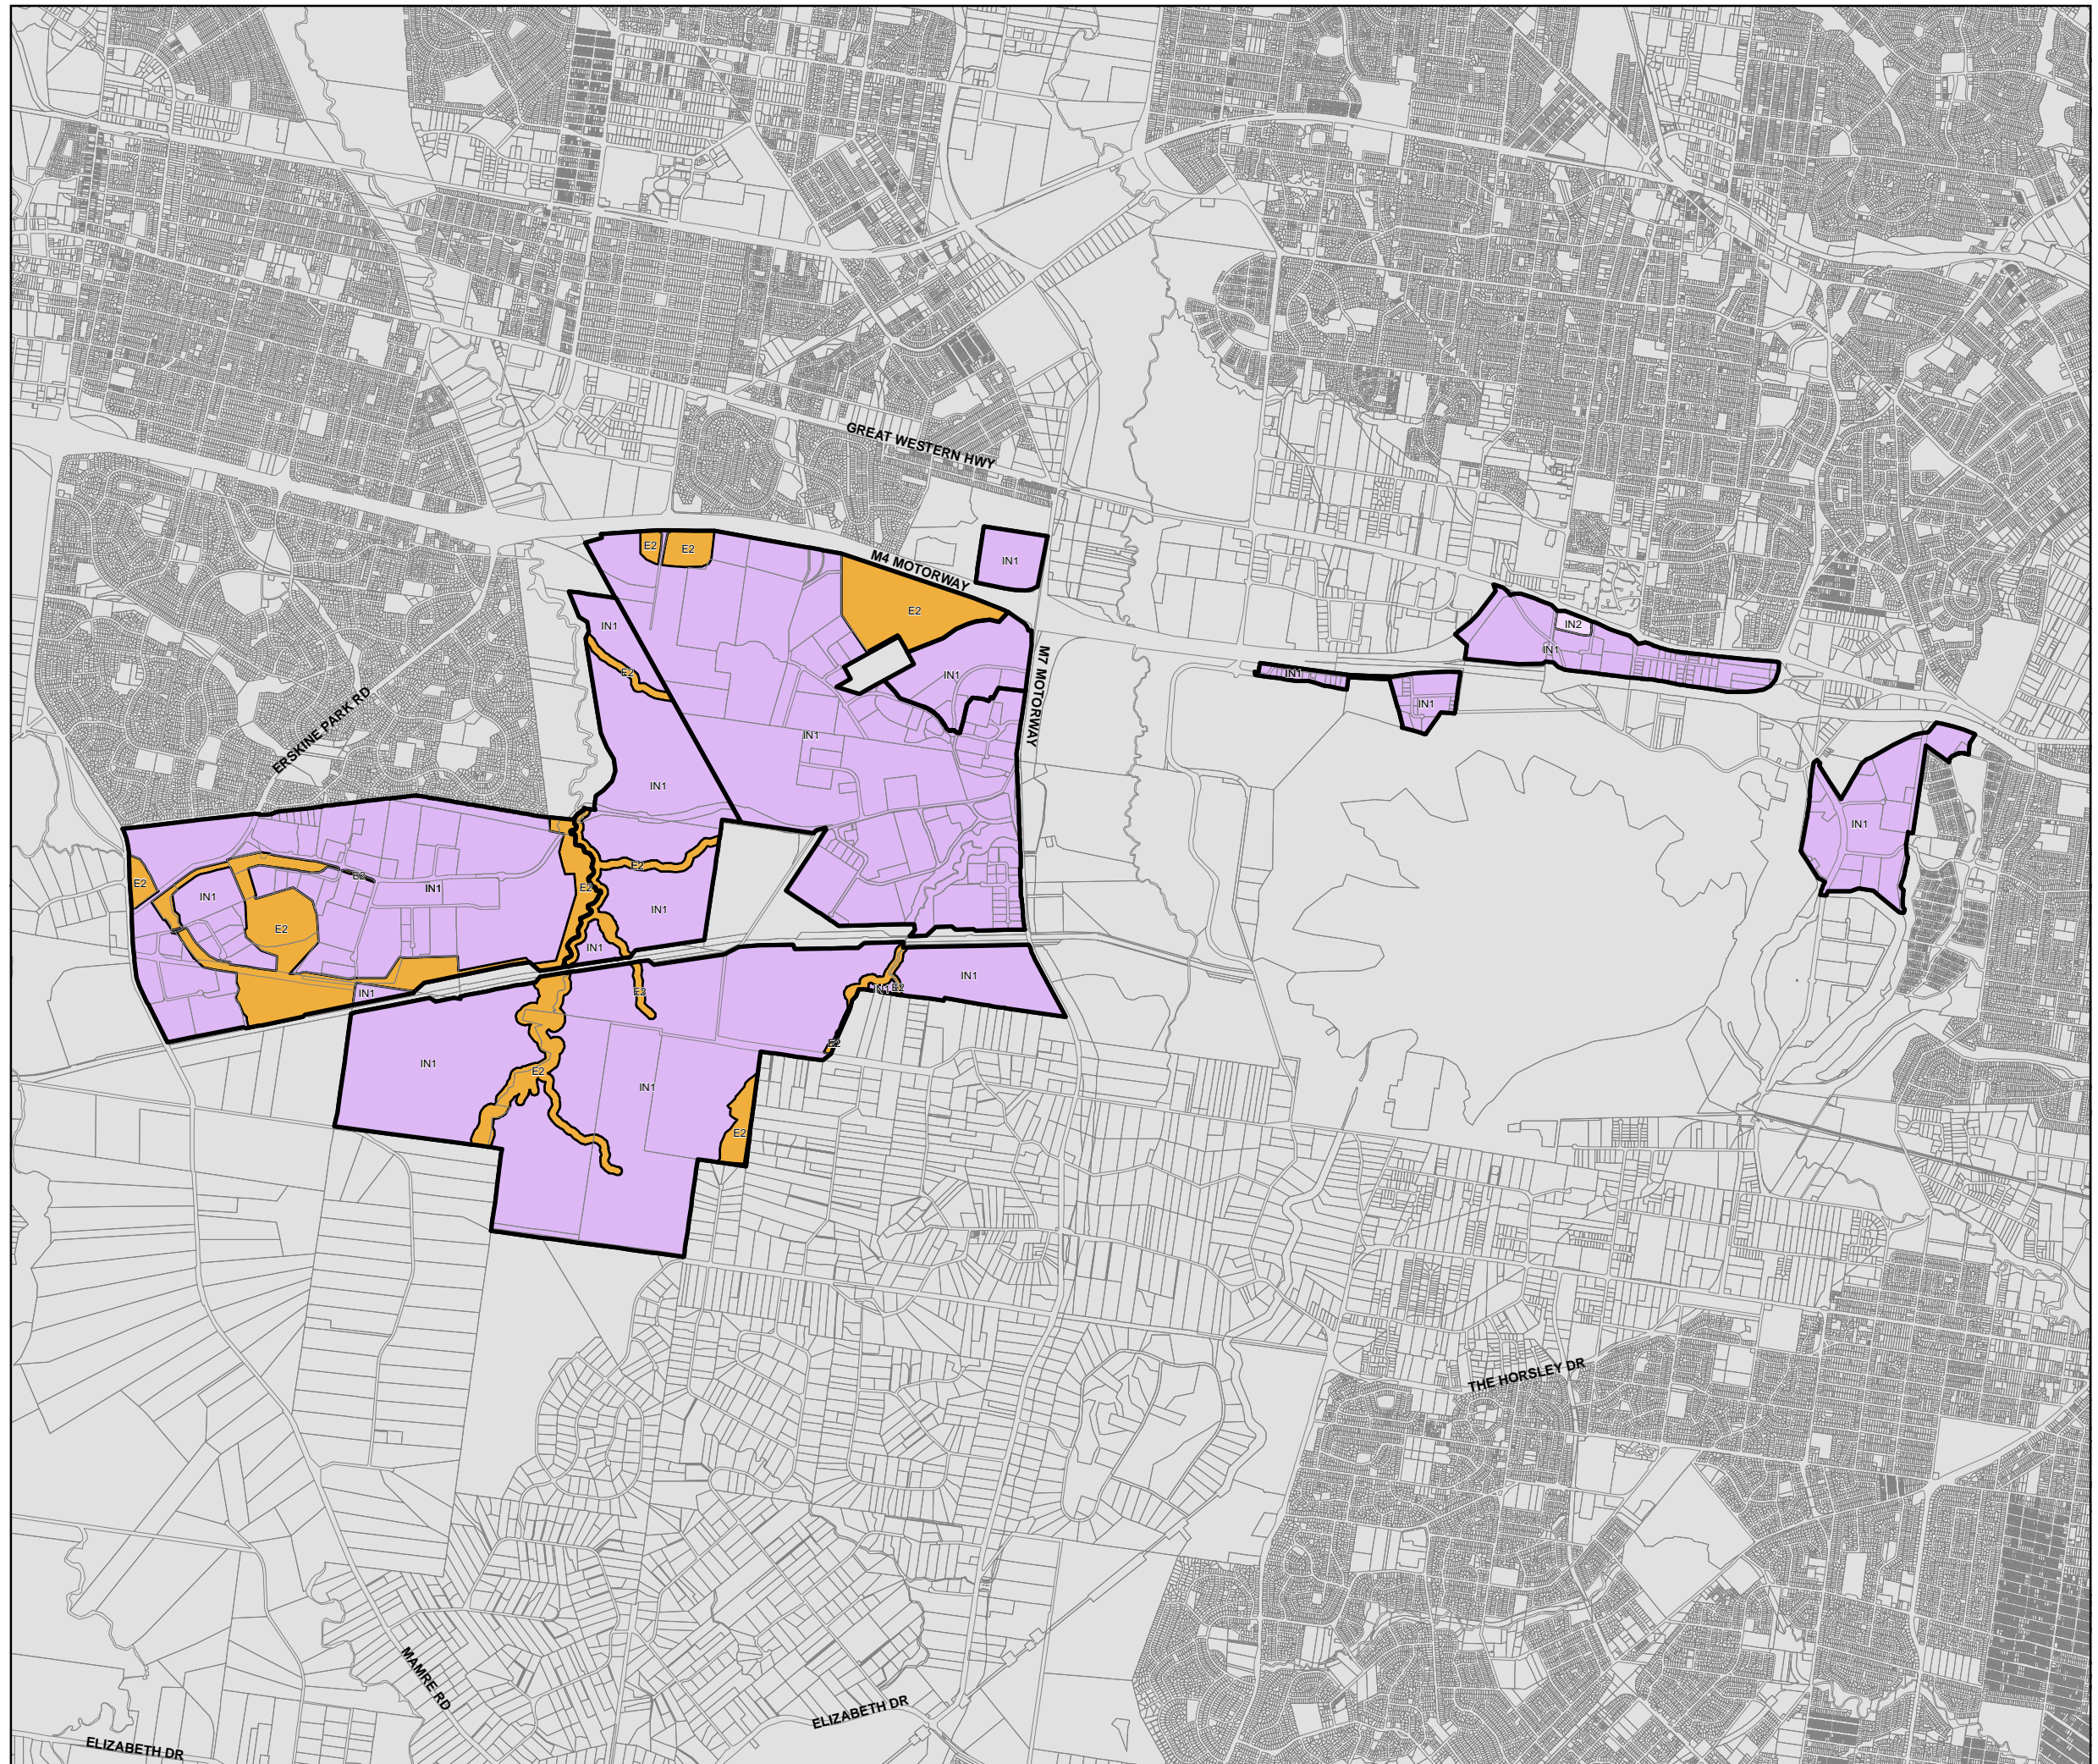

State Environmental Planning Policy (Western Sydney Employment Area) 2009 Land Zoning Map

Sheet LZN_001

-  Subject Land
- Zone**
-  E2 Environmental Conservation
-  IN1 General Industrial
-  IN2 Light Industrial
- Cadastre**
-  Cadastre 24/06/2013 © NSW LPI

 Projection: MGA Zone 56
 Datum: GDA94
 Scale: 1:49,541 @ A3